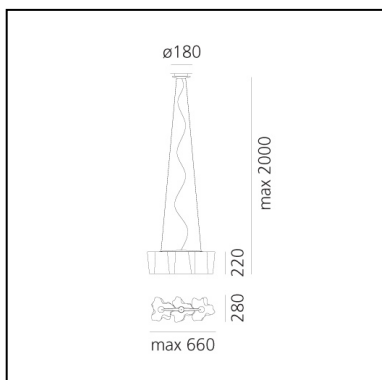

## LUMINAIRE

- Watt: **31,5W**
- Voltage: **220V-240V**
- Delivered lumen output: **2906lm**
- Efficiency: **92%**
- Efficacy: **93.74lm/W**
- CRI: **80**

## Notes

Available in four sizes and in four configurations: single, on line, 3x120° and 4x90°. Its modular shape lends itself to the creation and realisation of customized compositions, supplied as special project. Logico nano track is available with track adapter.

## DIMENSIONS

- Width: **240 mm**
- Height: **220 mm**
- Base Diameter: **180 mm**
- Max Height from ceiling: **2000 mm**

## DIMENSIONS

- Length: **1000 mm**
- Width: **400 mm**
- Height: **310 mm**
- Base Diameter: **180 mm**
- Max Height from ceiling: **2000 mm**