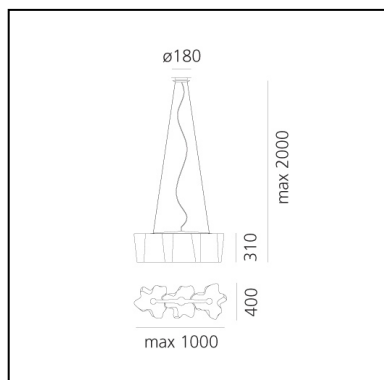

LUMINAIRE

- Watt: **39W**
- Voltage: **220V-240V**
- Delivered lumen output: **3936lm**

Notes

Available in four sizes and in four configurations: single, on line, 3x120° and 4x90°. Its modular shape lends itself to the creation and realisation of customized compositions, supplied as special project. Logico nano track is available with track adapter.

DESCRIPTION

The hand-made blown glass diffuser defines a soft, irregular volume, shaped by curves that generate a game of positives and negatives which make the geometric shape modular and allow the creation of standard compositions or configurations that are free to grow in space with larger custom compositions.

FEATURES

- Product Code: **0455010A**
- Colour: **Fumè**
- Installation: **Suspension**
- Material: **Blown glass, aluminium**
- Series: **Design Collection**
- Environment: **Indoor**
- Area contract: **Hospitality, null, Office**
- Emission: **Diffused And Direct**
- design by: **Michele De Lucchi, Gerhard Reichert**

DIMENSIONS

- Length: **1000 mm**
- Width: **400 mm**
- Height: **310 mm**
- Base Diameter: **180 mm**
- Max Height from ceiling: **2000 mm**

SOURCES NOT INCLUDED

- Category: **LED RETROFIT**
- Number: **3**
- Watt: **15W**
- Socket: **E27**