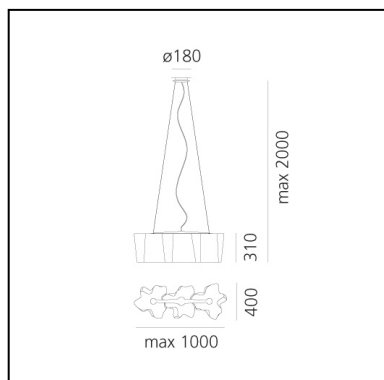

LUMINAIRE

- Watt: **39W**
- Voltage: **220V-240V**
- Delivered lumen output: **3936lm**
- Efficiency: **86%**
- Efficacy: **100.92lm/W**
- CRI: **80**

Notes

Available in four sizes and in four configurations: single, on line, 3x120° and 4x90°. Its modular shape lends itself to the creation and realisation of customized compositions, supplied as special project. Logico nano track is available with track adapter.

DESCRIPTION

The hand-made blown glass diffuser defines a soft, irregular volume, shaped by curves that generate a game of positives and negatives which make the geometric shape modular and allow the creation of standard compositions or configurations that are free to grow in space with larger custom compositions.

FEATURES

- Product Code: **0455020A**
- Colour: **Silk**
- Installation: **Suspension**
- Material: **Blown glass, aluminium**
- Series: **Design Collection**
- Environment: **Indoor**
- Area contract: **Hospitality, null, Office**
- Emission: **Diffused And Direct**
- design by: **Michele De Lucchi, Gerhard Reichert**

DIMENSIONS

- Length: **1000 mm**
- Width: **400 mm**
- Height: **310 mm**
- Base Diameter: **180 mm**
- Max Height from ceiling: **2000 mm**

SOURCES NOT INCLUDED

- Category: **LED RETROFIT**
- Number: **3**
- Watt: **15W**
- Socket: **E27**