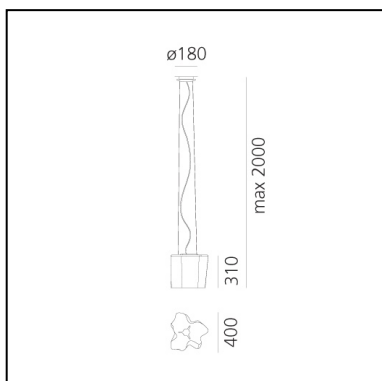

DIMENSIONS

- Width: **240 mm**
- Height: **220 mm**
- Base Diameter: **180 mm**
- Max Height from ceiling: **2000 mm**

SOURCES NOT INCLUDED

- Category: **LED RETROFIT**
- Number: **1**
- Watt: **10W**
- Delivered lumen output: **1055lm**
- Socket: **E27**

Logico Suspension - Silk Diffuser

Michele De Lucchi
Gerhard Reichert

IP20    Dimmerable:  

LUMINAIRE

- Watt: **13W**
- Voltage: **220V-240V**
- Delivered lumen output: **1312lm**
- Efficiency: **86%**
- Efficacy: **100.92lm/W**
- CRI: **80**

DIMENSIONS

- Width: **400 mm**
- Height: **310 mm**
- Base Diameter: **180 mm**
- Max Height from ceiling: **2000 mm**

SOURCES NOT INCLUDED

- Category: **LED RETROFIT**
- Number: **1**
- Watt: **15W**
- Socket: **E27**