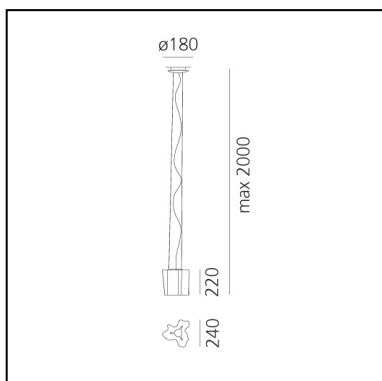

Logico Mini Suspension - Silk Diffuser

Michele De Lucchi
Gerhard Reichert

IP20    Dimmerable:  

LUMINAIRE

- Watt: **10,5W**
- Voltage: **220V-240V**
- Delivered lumen output: **969lm**
- Efficiency: **92%**
- Efficacy: **96.87lm/W**
- CRI: **80**

DIMENSIONS

- Width: **240 mm**
- Height: **220 mm**
- Base Diameter: **180 mm**
- Max Height from ceiling: **2000 mm**

SOURCES NOT INCLUDED

- Category: **LED RETROFIT**
- Number: **1**
- Watt: **10W**
- Delivered lumen output: **1055lm**
- Socket: **E27**

DIMENSIONS

- Width: **400 mm**
- Height: **310 mm**
- Base Diameter: **180 mm**
- Max Height from ceiling: **2000 mm**

SOURCES NOT INCLUDED

- Category: **LED RETROFIT**
- Number: **1**
- Watt: **15W**
- Socket: **E27**