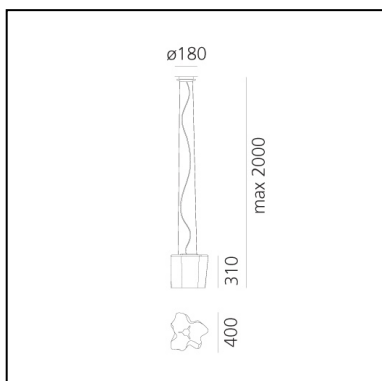

LUMINAIRE

- Watt: **13W**
- Voltage: **220V-240V**
- Delivered lumen output: **1312lm**

Notes

Available in four sizes and in four configurations: single, on line, 3x120° and 4x90°. Its modular shape lends itself to the creation and realisation of customized compositions, supplied as special project. Logico nano track is available with track adapter.

DESCRIPTION

The hand-made blown glass diffuser defines a soft, irregular volume, shaped by curves that generate a game of positives and negatives which make the geometric shape modular and allow the creation of standard compositions or configurations that are free to grow in space with larger custom compositions.

FEATURES

- Product Code: **0453010A**
- Colour: **Fumè**
- Installation: **Suspension**
- Material: **Blown glass, aluminium**
- Series: **Design Collection**
- Environment: **Indoor**
- Area contract: **Hospitality, Office**
- Emission: **Diffused And Direct**
- design by: **Michele De Lucchi, Gerhard Reichert**

DIMENSIONS

- Width: **400 mm**
- Height: **310 mm**
- Base Diameter: **180 mm**
- Max Height from ceiling: **2000 mm**

SOURCES NOT INCLUDED

- Category: **LED RETROFIT**
- Number: **1**
- Watt: **15W**
- Socket: **E27**