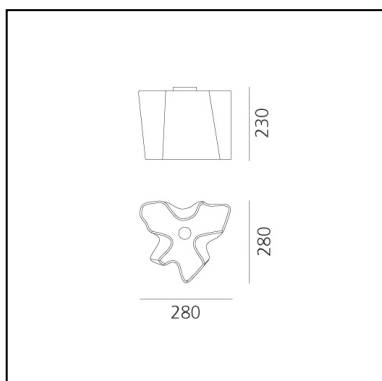

LUMINAIRE

- Watt: **10,5W**
- Voltage: **220V-240V**
- Delivered lumen output: **969lm**
- Efficiency: **92%**
- Efficacy: **96.87lm/W**
- CRI: **80**

Notes

Its modular shape lends itself to the creation and realisation of customized compositions, supplied as special project.

DESCRIPTION

The hand-made blown glass diffuser defines a soft, irregular volume, shaped by curves that generate a game of positives and negatives which make the geometric shape modular and allow the creation of standard compositions or configurations that are free to grow in space with larger custom compositions.

FEATURES

- Product Code: **0692020A**
- Colour: **Silk**
- Installation: **Ceiling**
- Material: **Blown glass, aluminium**
- Series: **Design Collection**
- Environment: **Indoor**
- Area contract: **Hospitality, Office**
- Emission: **Diffused And Direct**
- design by: **Michele De Lucchi, Gerhard Reichert**

DIMENSIONS

- Length: **280 mm**
- Width: **280 mm**
- Height: **230 mm**

ALTERNATIVE SOURCES

- Category: **LED RETROFIT**
- Number: **1**
- Watt: **10W**
- Socket: **E27**