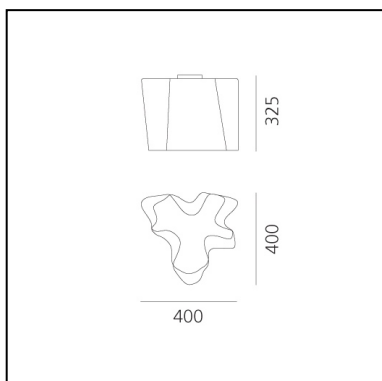

LUMINAIRE

- Watt: **13W**
- Voltage: **220V-240V**
- Delivered lumen output: **1312lm**
- Efficiency: **86%**
- Efficacy: **100.92lm/W**
- CRI: **80**

Notes

Its modular shape lends itself to the creation and realisation of customized compositions, supplied as special project.

DESCRIPTION

The hand-made blown glass diffuser defines a soft, irregular volume, shaped by curves that generate a game of positives and negatives which make the geometric shape modular and allow the creation of standard compositions or configurations that are free to grow in space with larger custom compositions.

FEATURES

- Product Code: **0452020A**
- Colour: **Silk**
- Installation: **Ceiling**
- Material: **Blown glass, aluminium**
- Series: **Design Collection**
- Environment: **Indoor**
- Area contract: **Hospitality, Office**
- Emission: **Diffused And Direct**
- design by: **Michele De Lucchi, Gerhard Reichert**

DIMENSIONS

- Length: **400 mm**
- Width: **400 mm**
- Height: **325 mm**

SOURCES NOT INCLUDED

- Category: **LED RETROFIT**
- Number: **1**
- Watt: **15W**
- Socket: **E27**