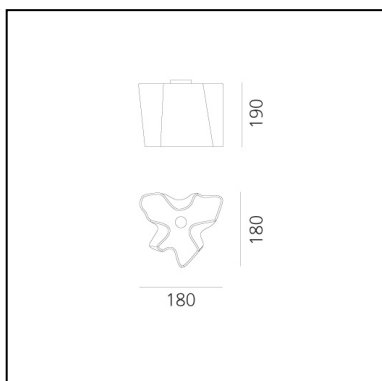

LUMINAIRE

- Watt: **5W**
- Voltage: **220V-240V**
- Delivered lumen output: **421lm**
- Efficiency: **90%**
- Efficacy: **84.13lm/W**
- CRI: **80**

Notes

Its modular shape lends itself to the creation and realisation of customized compositions, supplied as special project.

DESCRIPTION

The hand-made blown glass diffuser defines a soft, irregular volume, shaped by curves that generate a game of positives and negatives which make the geometric shape modular and allow the creation of standard compositions or configurations that are free to grow in space with larger custom compositions.

FEATURES

- Product Code: **0644020A**
- Colour: **Silk**
- Installation: **Ceiling**
- Material: **Blown glass, aluminium**
- Series: **Design Collection**
- Environment: **Indoor**
- Area contract: **Hospitality, Office**
- Emission: **Diffused And Direct**
- design by: **Michele De Lucchi, Gerhard Reichert**

DIMENSIONS

- Length: **180 mm**
- Width: **180 mm**
- Height: **190 mm**

SOURCES NOT INCLUDED

- Category: **LED RETROFIT**
- Number: **1**
- Watt: **5W**
- Socket: **E14**