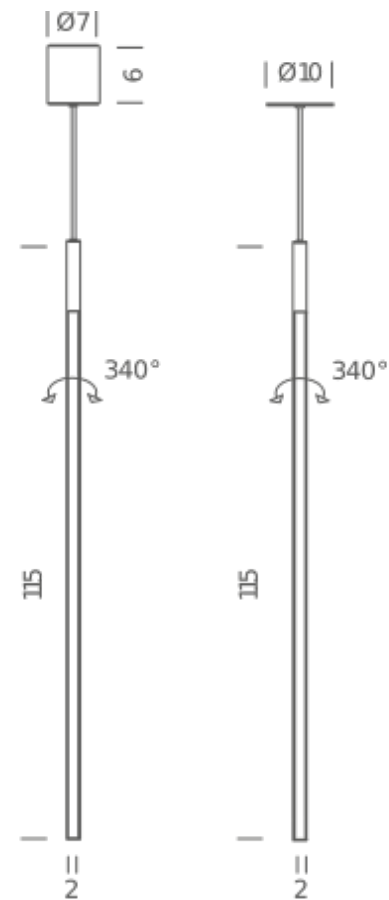

2700K

LAMPING

Source	linear LED
Total power	12W
Emission	diffused side emission
Switching	dimmable 1-10V
Tension	110-240V
Color temperature	2700K
Luminous flux	475lm
Typ CRI	85
IP class	20
Materials	Aluminium + PC + ABS
Notes	cable length max 3m, 360° orientable

LED RECESSED 2700K

LAMPING

Source	linear LED
Total power	19W
Emission	diffused side emission
Switching	dimmable 1-10V
Tension	110-240V
Color temperature	2700K
Luminous flux	1125lm
Typ CRI	85
Energy class	A+
IP class	20
Materials	Aluminium + PC + ABS
Notes	cable length max 3m, 360° orientable, recessed hole Ø8xHmin 4cm

Codes

LIN LW2 5A

Structure/Diffuser

white/white

PACKAGE

Package 01

Dimension: 15x20x130 cm / Gross weight: 2,7 kg

Certificazioni

LED RECESSED 3000K

LAMPING

Source	linear LED
Total power	19W
Emission	diffused side emission
Switching	dimmable 1-10V
Tension	110-240V
Color temperature	3000K
Luminous flux	1125lm
Typ CRI	85
IP class	20
Materials	Aluminium + PC + ABS
Notes	cable length max 3m, 360° orientable, recessed hole Ø8xHmin 4cm