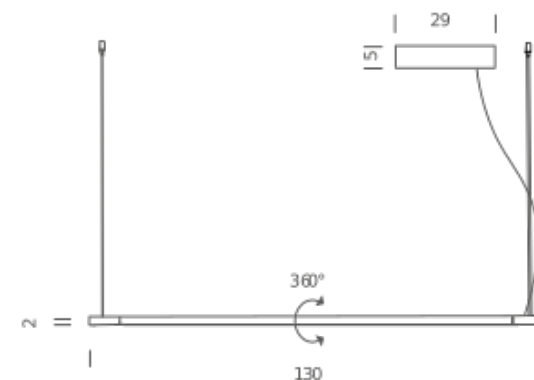

Dimension: 65x18x23 cm / Gross weight: 2,5 kg

Package 02

Dimension: 110x5x5 cm / Gross weight: 1 kg

Certificazioni

L130 - 3000K

LAMPING

Source	linear LED
Total power	19W
Emission	diffused side emission
Switching	dimmable 1-10V
Tension	110-240V
Color temperature	3000K
Luminous flux	1125lm
Typ CRI	85
IP class	20
Materials	Aluminium + PC + ABS
Notes	metal cable length 3m, electrical cable length 3m, 360° orientable

Codes

LIN LWW 5D
LIN LNN 5D

Structure

white
black

PACKAGE

Package 01 Dimension: 65x18x23 cm / Gross weight: 2,5 kg
Package 02 Dimension: 110x5x5 cm / Gross weight: 1 kg

Certificazioni

L200 - 2700K

LAMPING

Source	linear LED
Total power	33W
Emission	diffused side emission
Switching	dimmable 1-10V
Tension	110-240V
Color temperature	2700K
Luminous flux	1765lm
Typ CRI	85
IP class	20
Materials	Aluminium + PC + ABS
Notes	metal cable length 3m, electrical cable length 3m, 360° orientable

Dimension: 65x18x23 cm / Gross weight: 2,5 kg

Package 02

Dimension: 175x5x5 cm / Gross weight: 1 kg

Certificazioni

L200 - 3000K

LAMPING

Source	linear LED
Total power	33W
Emission	diffused side emission
Switching	dimmable 1-10V
Tension	110-240V
Color temperature	3000K
Luminous flux	1765lm
Typ CRI	85
IP class	20
Materials	Aluminium + PC + ABS
Notes	metal cable length 3m, electrical cable length 3m, 360° orientable