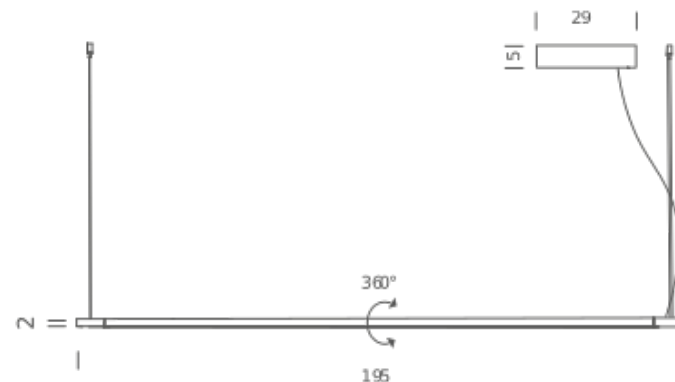

Dimension: 65x18x23 cm / Gross weight: 2,5 kg

Package 02

Dimension: 110x5x5 cm / Gross weight: 1 kg

Certificazioni

L130 - 3000K

LAMPING

Source	linear LED
Total power	19W
Emission	diffused side emission
Switching	dimmable 1-10V
Tension	110-240V
Color temperature	3000K
Luminous flux	1125lm
Typ CRI	85
IP class	20
Materials	Aluminium + PC + ABS
Notes	metal cable length 3m, electrical cable length 3m, 360° orientable

Codes

LIN LWW 5D
LIN LNN 5D

Structure

white
black

PACKAGE

Package 01 Dimension: 65x18x23 cm / Gross weight: 2,5 kg
Package 02 Dimension: 110x5x5 cm / Gross weight: 1 kg

Certificazioni

L200 - 2700K

LAMPING

Source	linear LED
Total power	33W
Emission	diffused side emission
Switching	dimmable 1-10V
Tension	110-240V
Color temperature	2700K
Luminous flux	1765lm
Typ CRI	85
IP class	20
Materials	Aluminium + PC + ABS
Notes	metal cable length 3m, electrical cable length 3m, 360° orientable

Dimension: 65x18x23 cm / Gross weight: 2,5 kg

Package 02

Dimension: 175x5x5 cm / Gross weight: 1 kg

Certificazioni

L200 - 3000K

LAMPING

Source	linear LED
Total power	33W
Emission	diffused side emission
Switching	dimmable 1-10V
Tension	110-240V
Color temperature	3000K
Luminous flux	1765lm
Typ CRI	85
IP class	20
Materials	Aluminium + PC + ABS
Notes	metal cable length 3m, electrical cable length 3m, 360° orientable