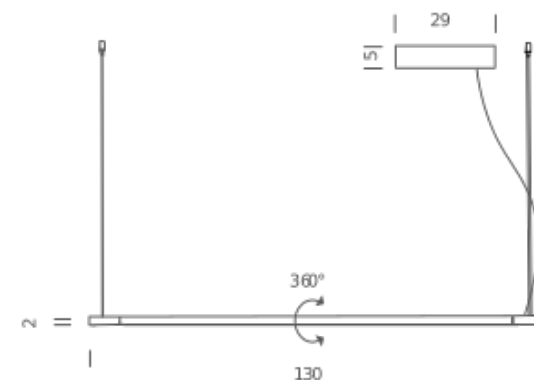

Dimension: 65x18x23 cm / Gross weight: 2,5 kg

Package 02

Dimension: 110x5x5 cm / Gross weight: 1 kg

Certificazioni

L130 - 3000K

LAMPING

Source	linear LED
Total power	19W
Emission	diffused side emission
Switching	dimmable 1-10V
Tension	110-240V
Color temperature	3000K
Luminous flux	1125lm
Typ CRI	85
IP class	20
Materials	Aluminium + PC + ABS
Notes	metal cable length 3m, electrical cable length 3m, 360° orientable

LAMPING

Source	linear LED
Total power	33W
Emission	diffused side emission
Switching	dimmable 1-10V
Tension	110-240V
Color temperature	2700K
Luminous flux	1765lm
Typ CRI	85
IP class	20
Materials	Aluminium + PC + ABS
Notes	metal cable length 3m, electrical cable length 3m, 360° orientable

Dimension: 65x18x23 cm / Gross weight: 2,5 kg

Package 02

Dimension: 175x5x5 cm / Gross weight: 1 kg

Certificazioni

L200 - 3000K

LAMPING

Source	linear LED
Total power	33W
Emission	diffused side emission
Switching	dimmable 1-10V
Tension	110-240V
Color temperature	3000K
Luminous flux	1765lm
Typ CRI	85
IP class	20
Materials	Aluminium + PC + ABS
Notes	metal cable length 3m, electrical cable length 3m, 360° orientable

Codes

LIN LWW 5E
LIN LNN 5E

Structure

white
black

PACKAGE

Package 01 Dimension: 65x18x23 cm / Gross weight: 2,5 kg
Package 02 Dimension: 175x5x5 cm / Gross weight: 1 kg

Certificazioni