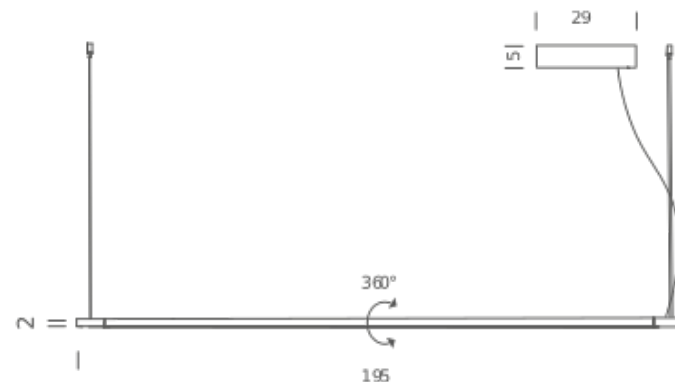

Dimension: 65x18x23 cm / Gross weight: 2,5 kg

Package 02

Dimension: 110x5x5 cm / Gross weight: 1 kg

Certificazioni

L130 - 3000K

LAMPING

Source	linear LED
Total power	19W
Emission	diffused side emission
Switching	dimmable 1-10V
Tension	110-240V
Color temperature	3000K
Luminous flux	1125lm
Typ CRI	85
IP class	20
Materials	Aluminium + PC + ABS
Notes	metal cable length 3m, electrical cable length 3m, 360° orientable

LAMPING

Source	linear LED
Total power	33W
Emission	diffused side emission
Switching	dimmable 1-10V
Tension	110-240V
Color temperature	2700K
Luminous flux	1765lm
Typ CRI	85
IP class	20
Materials	Aluminium + PC + ABS
Notes	metal cable length 3m, electrical cable length 3m, 360° orientable

Dimension: 65x18x23 cm / Gross weight: 2,5 kg

Package 02

Dimension: 175x5x5 cm / Gross weight: 1 kg

Certificazioni

L200 - 3000K

LAMPING

Source	linear LED
Total power	33W
Emission	diffused side emission
Switching	dimmable 1-10V
Tension	110-240V
Color temperature	3000K
Luminous flux	1765lm
Typ CRI	85
IP class	20
Materials	Aluminium + PC + ABS
Notes	metal cable length 3m, electrical cable length 3m, 360° orientable

Codes

LIN LWW 5E
LIN LNN 5E

Structure

white
black

PACKAGE

Package 01 Dimension: 65x18x23 cm / Gross weight: 2,5 kg
Package 02 Dimension: 175x5x5 cm / Gross weight: 1 kg

Certificazioni