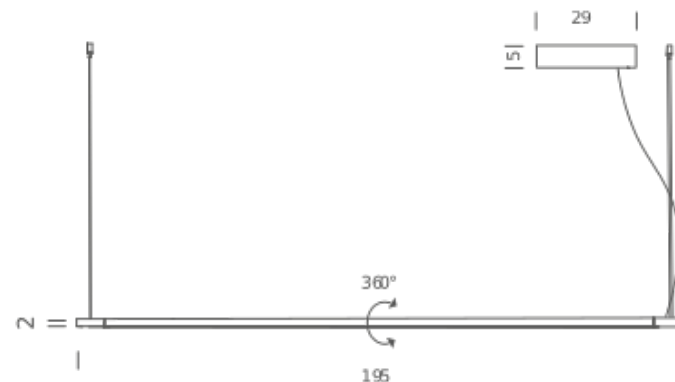

L130 - 2700K

LAMPING

Source	linear LED
Total power	19W
Emission	diffused side emission
Switching	dimmable 1-10V
Tension	110-240V
Color temperature	2700K
Luminous flux	1125lm
Typ CRI	85
IP class	20
Materials	Aluminium + PC + ABS
Notes	metal cable length 3m, electrical cable length 3m, 360° orientable

Dimension: 65x18x23 cm / Gross weight: 2,5 kg

Package 02

Dimension: 110x5x5 cm / Gross weight: 1 kg

Certificazioni

L130 - 3000K

LAMPING

Source	linear LED
Total power	19W
Emission	diffused side emission
Switching	dimmable 1-10V
Tension	110-240V
Color temperature	3000K
Luminous flux	1125lm
Typ CRI	85
IP class	20
Materials	Aluminium + PC + ABS
Notes	metal cable length 3m, electrical cable length 3m, 360° orientable

Codes

LIN LWW 5D
LIN LNN 5D

Structure

white
black

PACKAGE

Package 01 Dimension: 65x18x23 cm / Gross weight: 2,5 kg
Package 02 Dimension: 110x5x5 cm / Gross weight: 1 kg

Certificazioni

L200 - 2700K

Dimension: 65x18x23 cm / Gross weight: 2,5 kg

Package 02

Dimension: 175x5x5 cm / Gross weight: 1 kg

Certificazioni

L200 - 3000K

LAMPING

Source	linear LED
Total power	33W
Emission	diffused side emission
Switching	dimmable 1-10V
Tension	110-240V
Color temperature	3000K
Luminous flux	1765lm
Typ CRI	85
IP class	20
Materials	Aluminium + PC + ABS
Notes	metal cable length 3m, electrical cable length 3m, 360° orientable