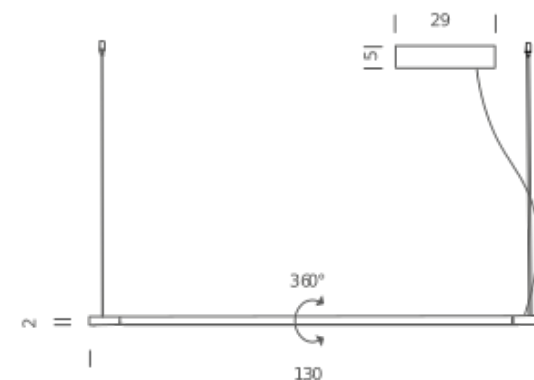

L130 - 2700K

LAMPING

Source	linear LED
Total power	19W
Emission	diffused side emission
Switching	dimmable 1-10V
Tension	110-240V
Color temperature	2700K
Luminous flux	1125lm
Typ CRI	85
IP class	20
Materials	Aluminium + PC + ABS
Notes	metal cable length 3m, electrical cable length 3m, 360° orientable

Dimension: 65x18x23 cm / Gross weight: 2,5 kg

Package 02

Dimension: 110x5x5 cm / Gross weight: 1 kg

Certificazioni

L130 - 3000K

LAMPING

Source	linear LED
Total power	19W
Emission	diffused side emission
Switching	dimmable 1-10V
Tension	110-240V
Color temperature	3000K
Luminous flux	1125lm
Typ CRI	85
IP class	20
Materials	Aluminium + PC + ABS
Notes	metal cable length 3m, electrical cable length 3m, 360° orientable

LAMPING

Source	linear LED
Total power	33W
Emission	diffused side emission
Switching	dimmable 1-10V
Tension	110-240V
Color temperature	2700K
Luminous flux	1765lm
Typ CRI	85
IP class	20
Materials	Aluminium + PC + ABS
Notes	metal cable length 3m, electrical cable length 3m, 360° orientable

Dimension: 65x18x23 cm / Gross weight: 2,5 kg

Package 02

Dimension: 175x5x5 cm / Gross weight: 1 kg

Certificazioni

L200 - 3000K

LAMPING

Source	linear LED
Total power	33W
Emission	diffused side emission
Switching	dimmable 1-10V
Tension	110-240V
Color temperature	3000K
Luminous flux	1765lm
Typ CRI	85
IP class	20
Materials	Aluminium + PC + ABS
Notes	metal cable length 3m, electrical cable length 3m, 360° orientable