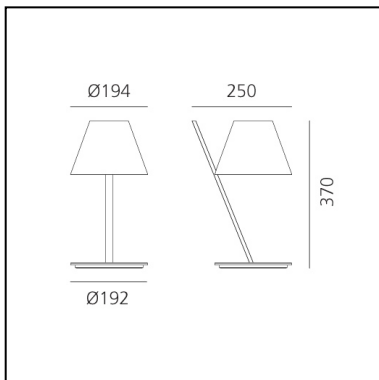

LUMINAIRE

- Watt: **5W**
- Delivered lumen output: **307lm**
- Efficiency: **65%**
- Efficacy: **61.38lm/W**
- CRI: **80**

DESCRIPTION

An archetypal lampshade balancing on a slanted rod creates a balanced and stylish geometric composition that is mesmerising despite its simplicity. The lampshade is a light plastic volume closed by two diffusers that produce a delightful soft direct and indirect light. The joint supports the lampshade on a minimalist resting point, connecting it to the aluminum rod.

FEATURES

- Product Code: **1751030A**
- Colour: **Black**
- Installation: **Table**
- Material: **polycarbonate, aluminium, methacrylate**
- Series: **Design Collection**
- Environment: **Indoor**
- design by: **Quaglio Simonelli**

DIMENSIONS

- Length: **250 mm**
- Width: **194 mm**
- Height: **370 mm**
- Base Diameter: **192 mm**
- Glow Wire Test: **650°**

SOURCES NOT INCLUDED

- Category: **LED RETROFIT**
- Number: **1**
- Socket: **E14**