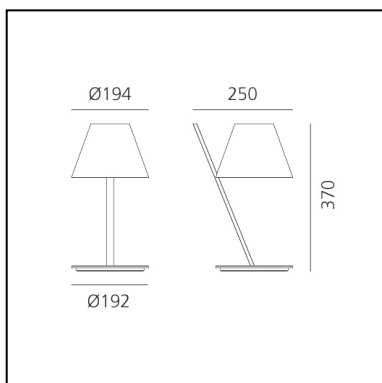

LUMINAIRE

- Watt: **5W**
- Delivered lumen output: **307lm**
- Efficiency: **65%**
- Efficacy: **61.38lm/W**
- CRI: **80**

DESCRIPTION

An archetypal lampshade balancing on a slanted rod creates a balanced and stylish geometric composition that is mesmerising despite its simplicity. The lampshade is a light plastic volume closed by two diffusers that produce a delightful soft direct and indirect light. The joint supports the lampshade on a minimalist resting point, connecting it to the aluminum rod.

FEATURES

- Product Code: **1751020A**
- Colour: **White**
- Installation: **Table**
- Material: **polycarbonate, aluminium, methacrylate**
- Series: **Design Collection**
- Environment: **Indoor**
- design by: **Quaglio Simonelli**

DIMENSIONS

- Length: **250 mm**
- Width: **194 mm**
- Height: **370 mm**
- Base Diameter: **192 mm**
- Impact Resistance: **650**

SOURCES NOT INCLUDED

- Category: **LED RETROFIT**
- Number: **1**
- Socket: **E14**