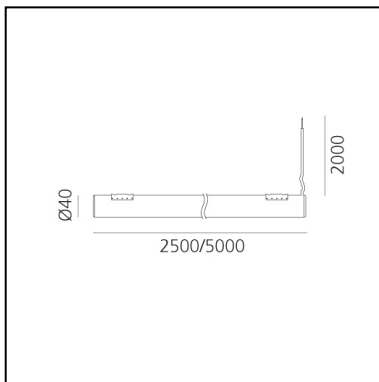

LUMINAIRE

- Watt: **15W/m**
- Delivered lumen output: **960 lm/m**
- CCT: **3000K**
- Efficiency: **100%**
- Efficacy: **64lm/W**
- CRI: **95**
- Dimmable Typology: **APP,Push,Dali**

Notes

10 wall/ceiling supports included
Weight 1,4 kg/m
Driver not included

DESCRIPTION

La Linea is a flexible tube of light capable to freely twist and turn in space according to undefined geometries. It easily fits into indoor and outdoor spaces with fixing elements that disappear into the cross section, allowing countless applications in a broad variety of locations thanks to an unprecedented combination of factors including light quality, IP protection grade and flexibility. Available in 2.5 and 5-meter lengths.

La Linea 25 increasingly becomes a communicative as well as a functional tool, adding values and meanings to its light through the expressiveness of its graphic sign.

It has excellent light performance in terms of quantity and quality, allowing not only the characterisation of a space but also its correct lighting.

The slim section with lengths of 5, 10 and 20 meters can be overlapped to create weaving and leaving the freedom to follow complex geometries like figures created by a single line. It combines innovation with emotion, liaising with man-built and natural spaces in which it is applied. It is sustainable, reconfigurable and long-lasting.

FEATURES

- Product Code: **T4600010**
- Colour: **White**
- Installation: **CeilingWall**
- Material: **High diffusion optical silicone lamp body. Transparent technopolymer wall mounts. Steel recessed ceiling mounts, steel and aluminum surface-mounted ceiling mounts.**
- Series: **Design Collection, Novelties, Architectural Outdoor**
- design by: **BIG - Bjarke Ingels Group**

DIMENSIONS

- Length: **5000 mm**
- Diameter: **40 mm**