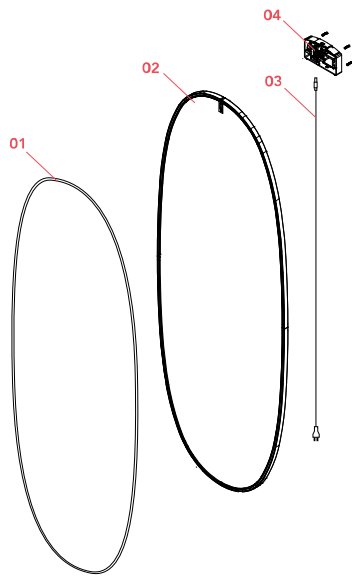

Spare Parts

01.	Opal silicone diffuser ring	RF3680100
02.	Anodized shiny mirror hook	RF3680264
03.	Electrical mounting assembly	RF3680300
04.	Anodized shiny power unit	RF3680464