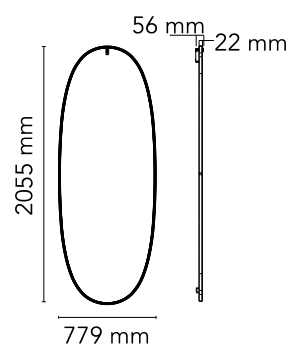

## La Plus Belle

Designed by Philippe Starck, 2019

60W - 2700K

Plus Belle is a mirror with incorporated light sources. The aluminium frame is available in various finishes (brushed gold, brushed copper, polished bronze and brill, and houses high chromatic rendering led light sources (CRI 95) and an optical opal silicone diffuser. The mirror is made of 6 mm extra-clear glass, with a layer of safety and aesthetic film to the rear, and it is fixed to the frame by means of a polycarbonate glazing bead. The Plus Belle mirror is hung from the wall by means of an aesthetic effect hook with a dual magnet fixing device to keep it in position. It is powered by means of a wall-mounted power supply unit or IEC cable and connector socket. The optic sensor command fitted to the mirror or remote 0-10/1-10 V - PUSH - DALI control can be used as a dimmer to adjust the light intensity by 10% to 100% in either direction.

### Physical

Colour	Polished Aluminium
Net weight (kg)	24.5
Package volume (m3)	0.31
IP internal	20