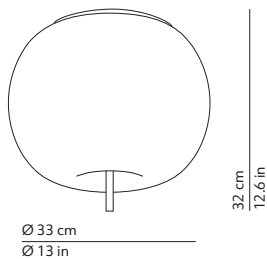

K220105N
K220105O
K220105R

KUSHI 16 CEILING

K225105N
K225105O
K225105R

PACKAGING / IMBALLO

Diffuser
Volume: 0.055 m³ / 1.949 ft³
Gross weight: 3.34 kg / 7.35 lbs

Structure
Volume: 0.012 m³ / 0.411 ft³
Gross weight: 0.82 kg / 1.80 lbs

Diffuser
Volume: 0.011 m³ / 0.380 ft³
Gross weight: 0.86 kg / 1.89 lbs

Structure
Volume: 0.005 m³ / 0.174 ft³
Gross weight: 0.40 kg / 0.88 lbs

MATERIALS AND FINISHINGS / MATERIALI E FINITURE

DIFFUSER / DIFFUSORE