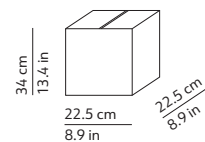

PACKAGING / IMBALLO

Diffuser
Volume: 0.103 m³ / 3.647 ft³
Gross weight: 4.75 kg / 10.45 lbs

Structure
Volume: 0.017 m³ / 0.600 ft³
Gross weight: 0.95 kg / 2.09 lbs

MATERIALS AND FINISHINGS / MATERIALI E FINITURE