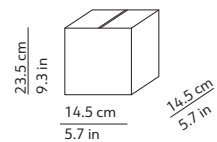

K220105N
K220105O
K220105R

KUSHI 16 CEILING

K225105N
K225105O
K225105R

PACKAGING / IMBALLO

Diffuser
Volume: 0.055 m³ / 1.949 ft³
Gross weight: 3.34 kg / 7.35 lbs

Structure
Volume: 0.012 m³ / 0.411 ft³
Gross weight: 0.82 kg / 1.80 lbs

Diffuser
Volume: 0.011 m³ / 0.380 ft³
Gross weight: 0.86 kg / 1.89 lbs

Structure
Volume: 0.005 m³ / 0.174 ft³
Gross weight: 0.40 kg / 0.88 lbs

MATERIALS AND FINISHINGS / MATERIALI E FINITURE

DIFFUSER / DIFFUSORE