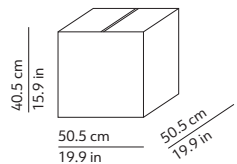

PACKAGING / IMBALLO

Diffuser
Volume: 0.103 m³ / 3.647 ft³
Gross weight: 4.75 kg / 10.45 lbs

Structure
Volume: 0.017 m³ / 0.600 ft³
Gross weight: 0.95 kg / 2.09 lbs

MATERIALS AND FINISHINGS / MATERIALI E FINITURE