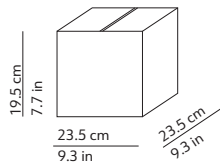

K220105N
K220105O
K220105R

KUSHI 16 CEILING

K225105N
K225105O
K225105R

PACKAGING / IMBALLO

Diffuser
Volume: 0.055 m³ / 1.949 ft³
Gross weight: 3.34 kg / 7.35 lbs

Structure
Volume: 0.012 m³ / 0.411 ft³
Gross weight: 0.82 kg / 1.80 lbs

Diffuser
Volume: 0.011 m³ / 0.380 ft³
Gross weight: 0.86 kg / 1.89 lbs

Structure
Volume: 0.005 m³ / 0.174 ft³
Gross weight: 0.40 kg / 0.88 lbs

MATERIALS AND FINISHINGS / MATERIALI E FINITURE

DIFFUSER / DIFFUSORE