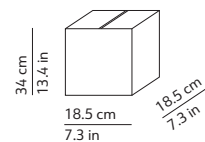

K220105N
K220105O
K220105R

KUSHI 16 CEILING

K225105N
K225105O
K225105R

PACKAGING / IMBALLO

Diffuser
Volume: 0.055 m³ / 1.949 ft³
Gross weight: 3.34 kg / 7.35 lbs

Structure
Volume: 0.012 m³ / 0.411 ft³
Gross weight: 0.82 kg / 1.80 lbs

Diffuser
Volume: 0.011 m³ / 0.380 ft³
Gross weight: 0.86 kg / 1.89 lbs

Structure
Volume: 0.005 m³ / 0.174 ft³
Gross weight: 0.40 kg / 0.88 lbs

MATERIALS AND FINISHINGS / MATERIALI E FINITURE

DIFFUSER / DIFFUSORE