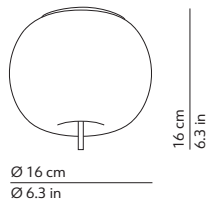

K220105N
K220105O
K220105R

KUSHI 16 CEILING

K225105N
K225105O
K225105R

PACKAGING / IMBALLO

Diffuser
Volume: 0.055 m³ / 1.949 ft³
Gross weight: 3.34 kg / 7.35 lbs

Structure
Volume: 0.012 m³ / 0.411 ft³
Gross weight: 0.82 kg / 1.80 lbs

Diffuser
Volume: 0.011 m³ / 0.380 ft³
Gross weight: 0.86 kg / 1.89 lbs

Structure
Volume: 0.005 m³ / 0.174 ft³
Gross weight: 0.40 kg / 0.88 lbs

MATERIALS AND FINISHINGS / MATERIALI E FINITURE

DIFFUSER / DIFFUSORE