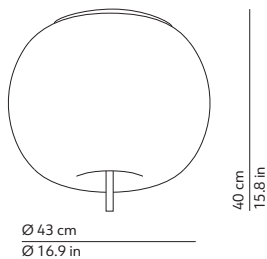

Diffuser
Volume: 0.011 m³ / 0.380 ft³
Gross weight: 0.86 kg / 1.89 lbs

Structure
Volume: 0.005 m³ / 0.174 ft³
Gross weight: 0.40 kg / 0.88 lbs

MATERIALS AND FINISHINGS / MATERIALI E FINITURE

DIFFUSER / DIFFUSORE

 This lamp must be disposed in conformity with the EU directive 2002/96/EC.
Apparecchio di illuminazione da smaltire secondo la direttiva EU 2002/96/EC

CODES AND DIMENSIONS / CODICI E DIMENSIONI

K217105N
K217105O
K217105R

PACKAGING / IMBALLO

Diffuser
Volume: 0.103 m³ / 3.647 ft³
Gross weight: 4.75 kg / 10.45 lbs

Structure
Volume: 0.017 m³ / 0.600 ft³
Gross weight: 0.95 kg / 2.09 lbs

MATERIALS AND FINISHINGS / MATERIALI E FINITURE