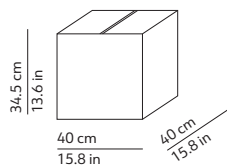

K220105N
K220105O
K220105R

KUSHI 16 CEILING

K225105N
K225105O
K225105R

PACKAGING / IMBALLO

Diffuser
Volume: 0.055 m³ / 1.949 ft³
Gross weight: 3.34 kg / 7.35 lbs

Structure
Volume: 0.012 m³ / 0.411 ft³
Gross weight: 0.82 kg / 1.80 lbs

Diffuser
Volume: 0.011 m³ / 0.380 ft³
Gross weight: 0.86 kg / 1.89 lbs

Structure
Volume: 0.005 m³ / 0.174 ft³
Gross weight: 0.40 kg / 0.88 lbs

MATERIALS AND FINISHINGS / MATERIALI E FINITURE

DIFFUSER / DIFFUSORE