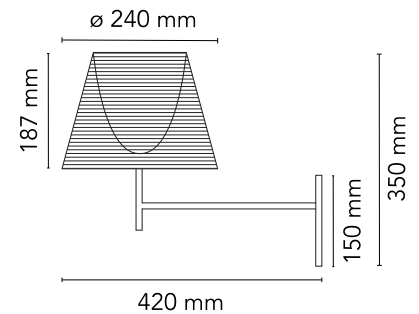

FLOS

F6307000 Transparent

KTribe Wall

Designed by Philippe Starck, 2007

Halogen - 70W

Wall mounted fixture providing diffused lighting; a switch located near the diffuser allows for 4-level light adjustment via a "remote" dimmer. Cover rose in die-cast, polished and chrome-plated Zamak alloy. Arm and diffuser support in polished aluminum tube. Injectionmolded PC (polycarbonate) inner diffuser opal color. Outer diffusers in transparent or fumée PMMA (polymethylmethacrylate) and silver or bronze on the inner surface, by vacuum aluminum coating. Injection-molded PC (polycarbonate) upper ring, completely transparent, or transparent brown for the outer bronze diffuser.

Are you a professional and your project needs consulting and support?

[BOOK AN APPOINTMENT](#)

Main specifications

EAN	8059607006177
Mounting	Wall
Environments	Indoor dry location
Light Source Type	Bulb
Lamp category	Halogen
Lamp holders	E27
Ilcos	HSGS
Number of heads	1
Power (W)	70

Physical

Colour	Transparent
Net weight (kg)	1.7
Package volume (m3)	0.05
IP internal	20

Download

[Mounting instructions](#) PDF

[Spare Parts](#) PDF

Photometric Files

[LDT / IES](#) LDT

Technical Drawings

[2D](#) ZIP

[3D](#) ZIP