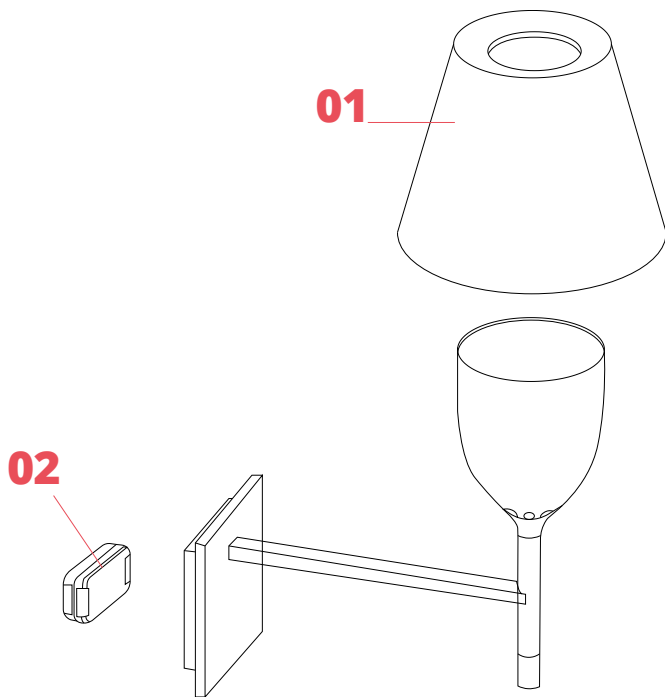

Spare Parts

01. Miss K/KTribe Wall & Floor 1
transparent diffuser assembly

RF6255007

DOWNLOAD