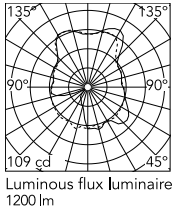

Photometric Files

[LDT / IES](#)  LDT

Technical Drawings

[2D](#)  ZIP

[3D](#)  ZIP

Schematic light drawing

Photometric

| | |
|--------------------|------------------|
| Lighting type | Indirect, Direct |
| Light distribution | Symmetric |