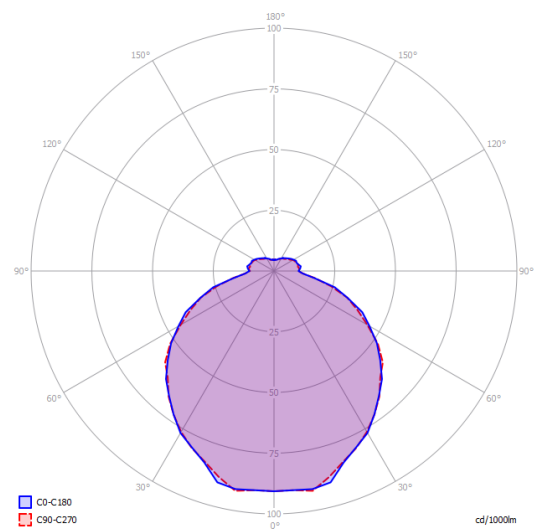

Kelly small sphere 40

Light source

E27 Classic A60
3 × max 46 W Eco

or

E27 LED
3 × 25 W

W / L max 12 cm
W / L max 4.72"

Structure: Metal

Matte White – 9010

Parcels: 2

IP20

Energy Saving

Dim

Kelly small sphere 40

E27 Classic A60
3 × max 46 W Eco

Photometric data

E27 LED
3 × 25 W

W / L max 12 cm
W / L max 4.72"

Options of Kelly sphere

Kelly medium sphere 50

Kelly large sphere 80

Kelly sphere,
Design by Andrea Tosetto

Model Kelly medium sphere 50

Seductive beauty with a bold personality thanks to the strong and precise laser cuts, which lighten the metal of the lampshade and create an intriguing play of light and shadow. Kelly is a multifaceted family of suspension and wall lamps that stand out with elegance in any living space thanks to the variety of available forms and finishes.

Kelly medium sphere 50

Light source

E27 Classic A60
3 × max 46 W Eco

or

E27 LED
3 × 25 W

W / L max 12 cm
W / L max 4.72"

Structure: Metal

Matte White – 9010