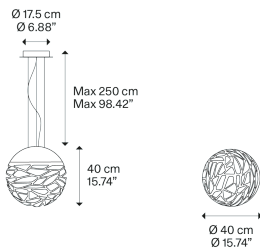

Kelly small sphere 40

Light source

E27 Classic A60
3 × max 46 W Eco

or

E27 LED
3 × 25 W

W / L max 12 cm
W / L max 4.72"

Structure: Metal

Matte White – 9010

Kelly medium sphere 50

Light source

E27 Classic A60
3 × max 46 W Eco

or

E27 LED
3 × 25 W

W / L max 12 cm
W / L max 4.72"

Structure: Metal

Matte White – 9010

Kelly large sphere 80

Light source

E27 Classic A60
4 x max 46 W Eco

or

E27 LED
4 x 25 W

W / L max 12 cm
W / L max 4.72"

Structure: Metal

Matte White – 9010

W / L max 12 cm
W / L max 4.72"

Options of Kelly sphere

Kelly small sphere 40

Kelly medium sphere 50