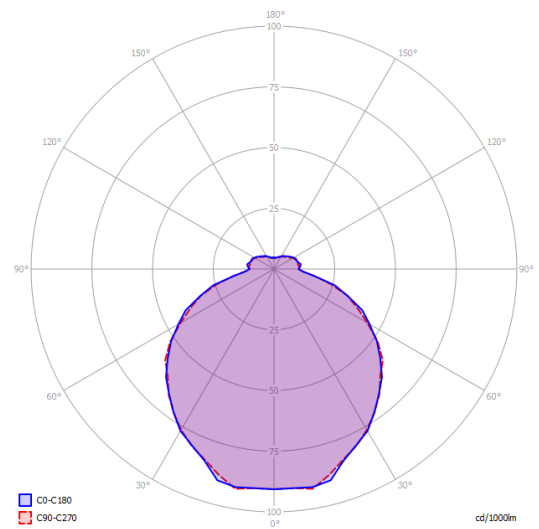

Kelly small sphere 40

Light source

E27 Classic A60
3 × max 46 W Eco

or

E27 LED
3 × 25 W

W / L max 12 cm
W / L max 4.72"

Structure: Metal

Matte White – 9010

Parcels: 2

IP20

Energy Saving

Dim

Kelly small sphere 40

E27 Classic A60
3 × max 46 W Eco

Photometric data

E27 LED
3 × 25 W

W / L max 12 cm
W / L max 4.72"

Options of Kelly sphere

Kelly medium sphere 50

Kelly large sphere 80

Kelly sphere,
Design by Andrea Tosetto

Model Kelly medium sphere 50

Seductive beauty with a bold personality thanks to the strong and precise laser cuts, which lighten the metal of the lampshade and create an intriguing play of light and shadow. Kelly is a multifaceted family of suspension and wall lamps that stand out with elegance in any living space thanks to the variety of available forms and finishes.

Kelly medium sphere 50

Light source

E27 Classic A60
3 × max 46 W Eco

or

E27 LED
3 × 25 W

W / L max 12 cm
W / L max 4.72"

Structure: Metal

Matte White – 9010