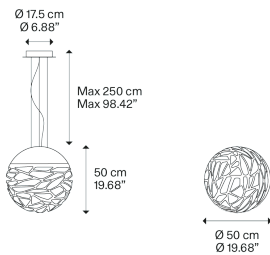

Kelly small sphere 40

Light source

E27 Classic A60
3 × max 46 W Eco

or

E27 LED
3 × 25 W

W / L max 12 cm
W / L max 4.72"

Structure: Metal

Matte White – 9010

Parcels: 2

IP20

Energy Saving

Dim

Kelly small sphere 40

E27 Classic A60
3 × max 46 W Eco

Photometric data

E27 LED
3 × 25 W

Kelly medium sphere 50

Light source

E27 Classic A60
3 × max 46 W Eco

or

E27 LED
3 × 25 W

W / L max 12 cm
W / L max 4.72"

Structure: Metal

Matte White – 9010

W / L max 12 cm
W / L max 4.72"

Options of Kelly sphere

Kelly small sphere 40

Kelly medium sphere 50