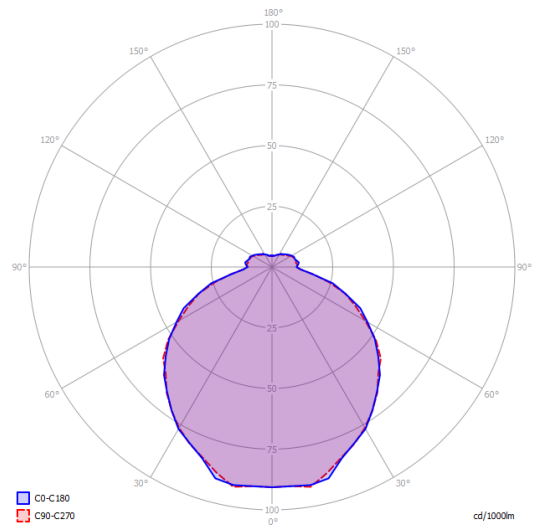

Kelly small sphere 40

Light source

E27 Classic A60
3 × max 46 W Eco

or

E27 LED
3 × 25 W

W / L max 12 cm
W / L max 4.72"

Structure: Metal

Matte White – 9010

Kelly medium sphere 50

Light source

E27 Classic A60
3 × max 46 W Eco

or

E27 LED
3 × 25 W

W / L max 12 cm
W / L max 4.72"

Structure: Metal

Matte White – 9010

Parcels: 2

IP20

Energy Saving

Dim

Kelly medium sphere 50

E27 Classic A60
3 × max 46 W Eco

Photometric data

E27 LED
3 × 25 W