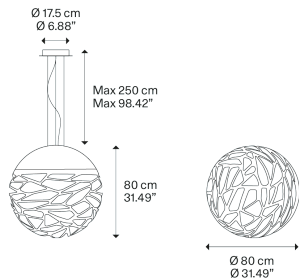

Kelly medium sphere 50

Light source

E27 Classic A60
3 × max 46 W Eco

or

E27 LED
3 × 25 W

W / L max 12 cm
W / L max 4.72"

Structure: Metal

Matte White – 9010

W / L max 12 cm
W / L max 4.72"

Options of Kelly sphere

Kelly small sphere 40

Kelly large sphere 80

Kelly sphere,
Design by Andrea Tosetto

Model Kelly large sphere 80

Seductive beauty with a bold personality thanks to the strong and precise laser cuts, which lighten the metal of the lampshade and create an intriguing play of light and shadow. Kelly is a multifaceted family of suspension and wall lamps that stand out with elegance in any living space thanks to the variety of available forms and finishes.

Kelly large sphere 80

Light source

E27 Classic A60
4 x max 46 W Eco

or

E27 LED
4 x 25 W

W / L max 12 cm
W / L max 4.72"

Structure: Metal

Matte White – 9010

W / L max 12 cm
W / L max 4.72"

Options of Kelly sphere

Kelly small sphere 40

Kelly medium sphere 50