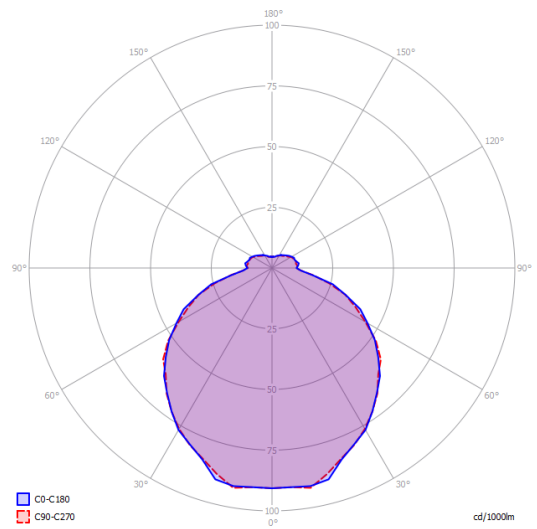

E27 LED
3 × 25 W

W / L max 12 cm
W / L max 4.72"