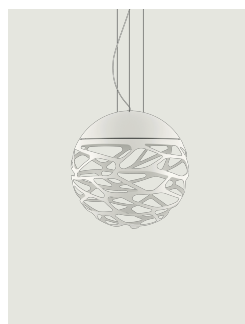

Kelly sphere,
Design by Andrea Tosetto

Model Kelly small sphere 40

Seductive beauty with a bold personality thanks to the strong and precise laser cuts, which lighten the metal of the lampshade and create an intriguing play of light and shadow. Kelly is a multifaceted family of suspension and wall lamps that stand out with elegance in any living space thanks to the variety of available forms and finishes.

Kelly small sphere 40

Light source

E27 Classic A60
3 × max 46 W Eco

or

E27 LED
3 × 25 W

W / L max 12 cm
W / L max 4.72"

Structure: Metal

Matte White – 9010

Coppery Bronze

Diffuser: Glass

Polished White

Polished White

Code

14122 1000

14122 3500

Net weight: 5.50 kg

W / L max 12 cm
W / L max 4.72"

Options of Kelly sphere

Kelly medium sphere 50

Kelly large sphere 80

Kelly sphere,
Design by Andrea Tosetto

Model Kelly medium sphere 50

Seductive beauty with a bold personality thanks to the strong and precise laser cuts, which lighten the metal of the lampshade and create an intriguing play of light and shadow. Kelly is a multifaceted family of suspension and wall lamps that stand out with elegance in any living space thanks to the variety of available forms and finishes.