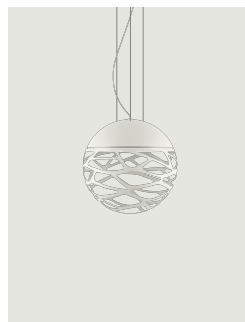

Kelly sphere,
Design by Andrea Tosetto

Model Kelly small sphere 40

Seductive beauty with a bold personality thanks to the strong and precise laser cuts, which lighten the metal of the lampshade and create an intriguing play of light and shadow. Kelly is a multifaceted family of suspension and wall lamps that stand out with elegance in any living space thanks to the variety of available forms and finishes.

W / L max 12 cm
W / L max 4.72"

Options of Kelly sphere

Kelly medium sphere 50

Kelly large sphere 80

Kelly sphere,
Design by Andrea Tosetto

Model Kelly medium sphere 50

Seductive beauty with a bold personality thanks to the strong and precise laser cuts, which lighten the metal of the lampshade and create an intriguing play of light and shadow. Kelly is a multifaceted family of suspension and wall lamps that stand out with elegance in any living space thanks to the variety of available forms and finishes.

Kelly medium sphere 50

Light source

E27 Classic A60
3 × max 46 W Eco

or

E27 LED
3 × 25 W

W / L max 12 cm
W / L max 4.72"

Structure: Metal

Matte White – 9010

W / L max 12 cm
W / L max 4.72"

Options of Kelly sphere

Kelly small sphere 40

Kelly large sphere 80

Kelly sphere,
Design by Andrea Tosetto

Model Kelly large sphere 80

Seductive beauty with a bold personality thanks to the strong and precise laser cuts, which lighten the metal of the lampshade and create an intriguing play of light and shadow. Kelly is a multifaceted family of suspension and wall lamps that stand out with elegance in any living space thanks to the variety of available forms and finishes.