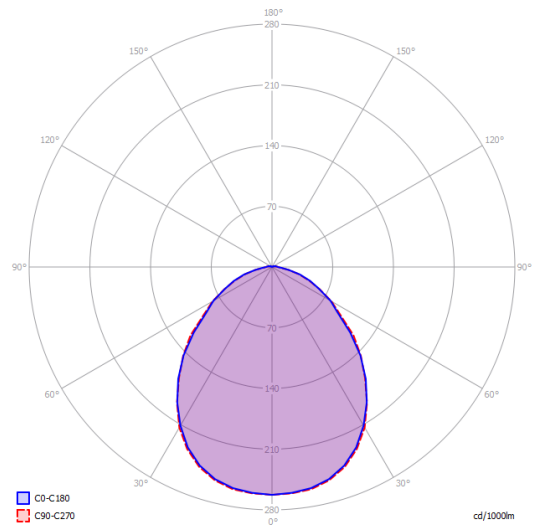

IP20

Energy Saving

Dim

ERC

Kelly large dome 80

E27 Classic A60
4 x max 46 W Eco

Photometric data

E27 LED
4 x 25 W