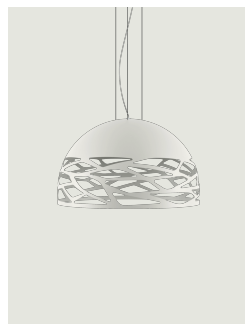

Kelly,
Design by Andrea Tosetto

Model Kelly small dome 50

Seductive beauty with a bold personality thanks to the strong and precise laser cuts, which lighten the metal of the lampshade and create an intriguing play of light and shadow. Kelly is a multifaceted family of suspension and wall lamps that stand out with elegance in any living space thanks to the variety of available forms and finishes.

Matte Black – 9005

Coppery Bronze

Matte Champagne

Diffuser: Glass

Polished White

Polished White

Polished White

Polished White

Kelly medium dome 60

Kelly large dome 80

Kelly,
Design by Andrea Tosetto

Model Kelly medium dome 60

Seductive beauty with a bold personality thanks to the strong and precise laser cuts, which lighten the metal of the lampshade and create an intriguing play of light and shadow. Kelly is a multifaceted family of suspension and wall lamps that stand out with elegance in any living space thanks to the variety of available forms and finishes.

W / L max 12 cm
W / L max 4.72"

Options of Kelly

Kelly small dome 50

Kelly medium dome 60