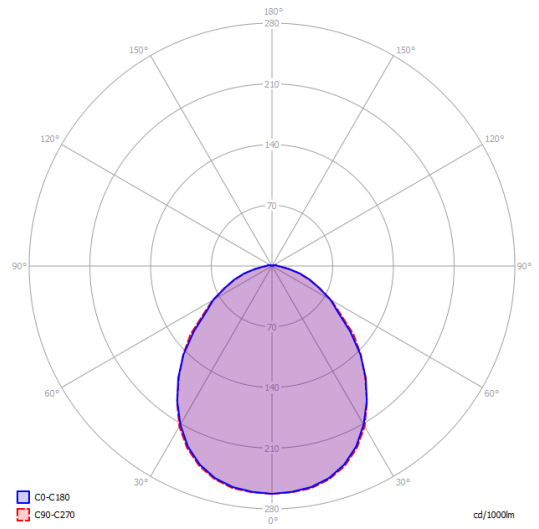

E27 LED
4 x 25 W

W / L max 12 cm
W / L max 4.72"