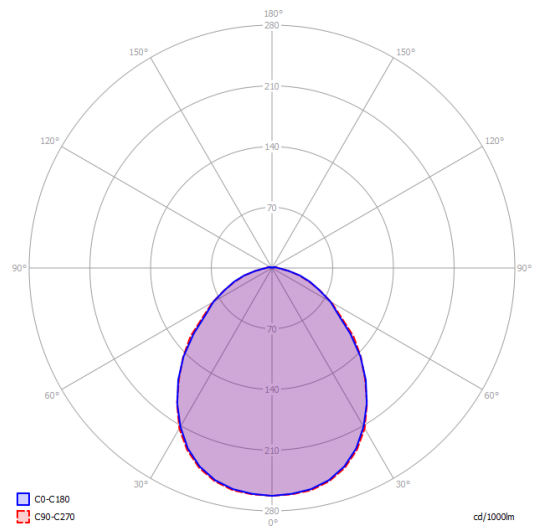

Energy Saving

Dim

Kelly medium dome 60

E27 Classic A60
3 × max 46 W Eco

Photometric data

E27 LED
3 × 25 W

W / L max 12 cm
W / L max 4.72"

Options of Kelly