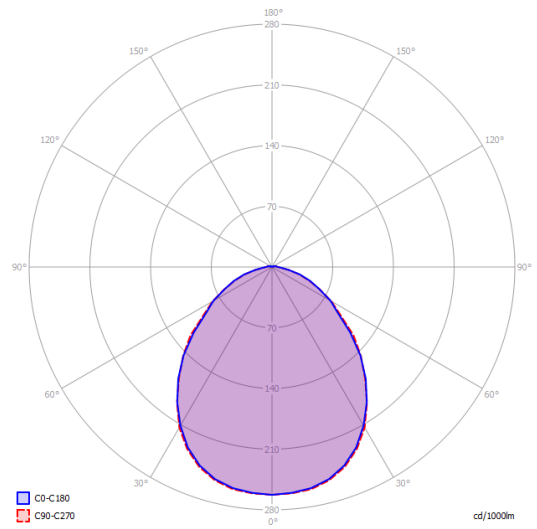

Energy Saving

Dim

Kelly medium dome 60

E27 Classic A60
3 × max 46 W Eco

Photometric data

E27 LED
3 × 25 W

W / L max 12 cm
W / L max 4.72"

Options of Kelly