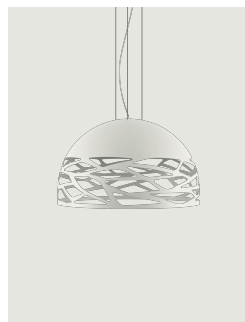

Kelly,
Design by Andrea Tosetto

Model Kelly small dome 50

Seductive beauty with a bold personality thanks to the strong and precise laser cuts, which lighten the metal of the lampshade and create an intriguing play of light and shadow. Kelly is a multifaceted family of suspension and wall lamps that stand out with elegance in any living space thanks to the variety of available forms and finishes.

Kelly small dome 50

Light source

E27 Classic A60
3 × max 46 W Eco

or

E27 LED
3 × 25 W

W / L max 12 cm
W / L max 4.72"

Structure: Metal

Matte White – 9010

Kelly medium dome 60

Kelly large dome 80

Kelly,
Design by Andrea Tosetto

Model Kelly medium dome 60

Seductive beauty with a bold personality thanks to the strong and precise laser cuts, which lighten the metal of the lampshade and create an intriguing play of light and shadow. Kelly is a multifaceted family of suspension and wall lamps that stand out with elegance in any living space thanks to the variety of available forms and finishes.

Kelly small dome 50

Kelly large dome 80

Kelly,
Design by Andrea Tosetto

Model Kelly large dome 80

Seductive beauty with a bold personality thanks to the strong and precise laser cuts, which lighten the metal of the lampshade and create an intriguing play of light and shadow. Kelly is a multifaceted family of suspension and wall lamps that stand out with elegance in any living space thanks to the variety of available forms and finishes.