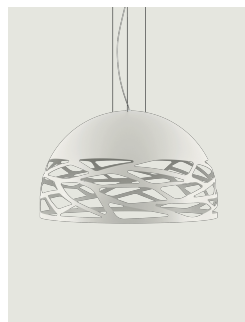

Kelly,
Design by Andrea Tosetto

Model Kelly small dome 50

Seductive beauty with a bold personality thanks to the strong and precise laser cuts, which lighten the metal of the lampshade and create an intriguing play of light and shadow. Kelly is a multifaceted family of suspension and wall lamps that stand out with elegance in any living space thanks to the variety of available forms and finishes.

Kelly small dome 50

Light source

E27 Classic A60
3 × max 46 W Eco

or

E27 LED
3 × 25 W

W / L max 12 cm
W / L max 4.72"

Structure: Metal

Matte White – 9010

Energy Saving

Dim

Kelly small dome 50

E27 Classic A60
3 × max 46 W Eco

Photometric data

E27 LED
3 × 25 W

W / L max 12 cm
W / L max 4.72"

Options of Kelly

Kelly medium dome 60

Kelly large dome 80

Kelly,
Design by Andrea Tosetto

Model Kelly medium dome 60

Seductive beauty with a bold personality thanks to the strong and precise laser cuts, which lighten the metal of the lampshade and create an intriguing play of light and shadow. Kelly is a multifaceted family of suspension and wall lamps that stand out with elegance in any living space thanks to the variety of available forms and finishes.