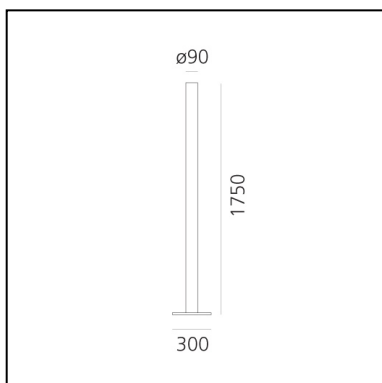

LUMINAIRE

- Watt: **45W**
- Voltage: **220-240V**
- Delivered lumen output: **3564lm**
- CCT: **3000K**
- Efficiency: **88%**
- Efficacy: **79.2lm/W**
- CRI: **90**
- Dimmer Typology: **Microswitch Dimmer**

DESCRIPTION

Ilio is a floor lamp stripped to the bare essentials, where the geometrical synthesis expresses a productive and functional intelligence.

Today, with the evolution of LED technology, the variables which had led to the definition of the proportions of Ilio have changed.

FEATURES

- Product Code: **1640020APP**
- Colour: **White**
- Installation: **Floor**
- Material: **Aluminium, steel**
- Series: **Design Collection**
- Environment: **Indoor**
- Area contract: **Hospitality, Residential**
- Emission: **Indirect**
- design by: **Ernesto Gismondi**

DIMENSIONS

- Height: **1750 mm**
- Diameter: **90 mm**
- Base Length: **300 mm**
- Base Width: **300 mm**
- Impact Resistance: **N.D.**
- Glow Wire Test: **750°**

SOURCES INCLUDED

- Category: **Led**
- Number: **1**
- Watt: **37W**
- Delivered lumen output: **3899lm**
- Color temperature (K): **3000K**
- CRI: **90**
- Color Tolerance: **MacAdam 2SDCM**
- Efficacy: **107lm/W**
- Service Life: **50000-L70**