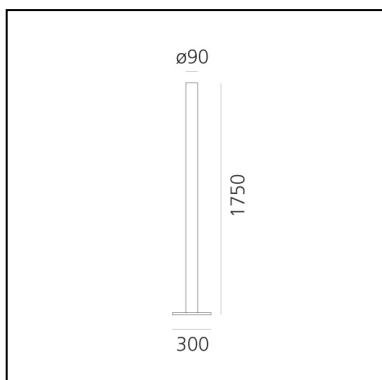

LUMINAIRE

- Watt: **45W**
- Voltage: **220-240V**
- Delivered lumen output: **3332lm**
- CCT: **2700K**
- Efficiency: **87%**
- Efficacy: **74.04lm/W**
- CRI: **90**
- Dimmer Typology: **Microswitch Dimmer**

DESCRIPTION

Ilio is a floor lamp stripped to the bare essentials, where the geometrical synthesis expresses a productive and functional intelligence.

Today, with the evolution of LED technology, the variables which had led to the definition of the proportions of Ilio have changed.

FEATURES

- Product Code: **1640W30APP**
- Colour: **Glossy Black**
- Installation: **Floor**
- Material: **Aluminium, steel**
- Series: **Design Collection**
- Environment: **Indoor**
- Area contract: **Hospitality, Residential**
- Emission: **Indirect**
- design by: **Ernesto Gismondi**

DIMENSIONS

- Height: **1750 mm**
- Diameter: **90 mm**
- Base Length: **300 mm**
- Base Width: **300 mm**
- Impact Resistance: **N.D.**
- Glow Wire Test: **750°**

SOURCES INCLUDED