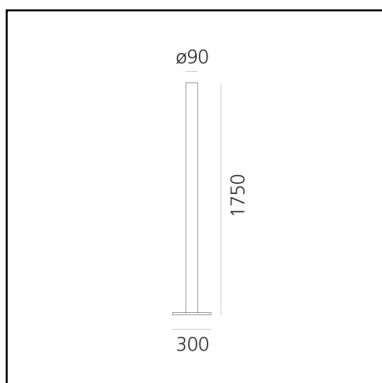

LUMINAIRE

- Watt: **45W**
- Voltage: **220-240V**
- Delivered lumen output: **3332lm**
- CCT: **2700K**
- Efficiency: **87%**
- Efficacy: **74.04lm/W**
- CRI: **90**
- Dimmer Typology: **Microswitch Dimmer**

DESCRIPTION

Ilio is a floor lamp stripped to the bare essentials, where the geometrical synthesis expresses a productive and functional intelligence.

Today, with the evolution of LED technology, the variables which had led to the definition of the proportions of Ilio have changed.

FEATURES

- Product Code: **1640W20APP**
- Colour: **White**
- Installation: **Floor**
- Material: **Aluminium, steel**
- Series: **Design Collection**
- Environment: **Indoor**
- Area contract: **Hospitality, Residential**
- Emission: **Indirect**
- design by: **Ernesto Gismondi**

DIMENSIONS

- Height: **1750 mm**
- Diameter: **90 mm**
- Base Length: **300 mm**
- Base Width: **300 mm**
- Impact Resistance: **N.D.**
- Glow Wire Test: **750°**

SOURCES INCLUDED

- Category: **Led**
- Number: **1**
- Watt: **36.36W**
- Delivered lumen output: **3646lm**
- Color temperature (K): **2700K**
- CRI: **90**
- Color Tolerance: **MacAdam 2SDCM**
- Efficacy: **100lm/W**
- Service Life: **50000-L70**