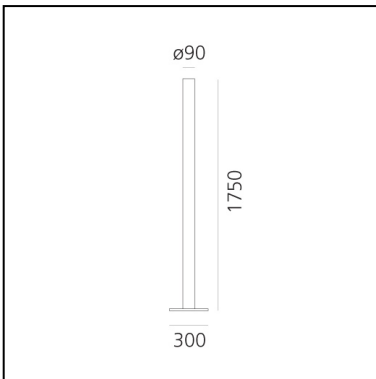

LUMINAIRE

DAY MODE

- Watt: **45W**
- Voltage: **220-240V**
- Delivered lumen output: **3920lm**
- Radiant Flux: **2651mW**
- CCT: **5000K**
- Efficiency: **88%**
- Efficacy: **87.11lm/W**
- CRI: **90**
- Dimmer Typology: **Microswitch Dimmer**

DESCRIPTION

Ilio is a floor lamp stripped to the bare essentials, where the geometrical synthesis expresses a productive and functional intelligence.

Today, with the evolution of LED technology, the variables which had led to the definition of the proportions of Ilio have changed.

FEATURES

- Product Code: **1640030INOAPP**
- Colour: **Glossy Black**
- Installation: **Floor**
- Material: **Aluminium, steel**
- Series: **Design Collection**
- Environment: **Indoor**
- Area contract: **Hospitality, Residential**
- Emission: **Indirect**
- design by: **Ernesto Gismondi**

DIMENSIONS

- Height: **1750 mm**
- Diameter: **90 mm**
- Base Length: **300 mm**
- Base Width: **300 mm**
- Impact Resistance: **N.D.**
- Glow Wire Test: **750°**

SOURCES INCLUDED

- Category: **Led**
- Number: **1**
- Color temperature (K): **5000K**
- CRI: **90**
- Color Tolerance: **3SDCM**
- Service Life: **L80 (10K) 55000h**