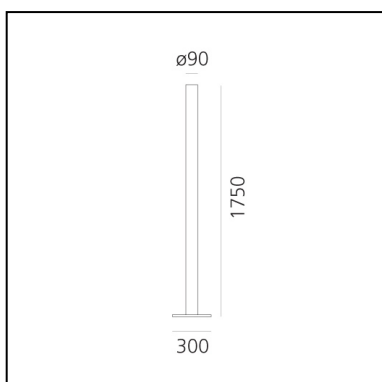

Ilio - Rubin Red - 3000K - App Compatible

Ernesto Gismondi

LUMINAIRE

- Watt: **45W**
- Voltage: **220-240V**
- Delivered lumen output: **3564lm**
- CCT: **3000K**
- Efficiency: **88%**
- Efficacy: **79.2lm/W**
- CRI: **90**
- Dimmer Typology: **Microswitch Dimmer**

DESCRIPTION

Ilio is a floor lamp stripped to the bare essentials, where the geometrical synthesis expresses a productive and functional intelligence.

Today, with the evolution of LED technology, the variables which had led to the definition of the proportions of Ilio have changed.

FEATURES

- Product Code: **1640010APP**
- Colour: **Rubin Red**
- Installation: **Floor**
- Material: **Aluminium, steel**
- Series: **Design Collection**
- Environment: **Indoor**
- Area contract: **Hospitality, Residential**
- Emission: **Indirect**
- design by: **Ernesto Gismondi**

DIMENSIONS

- Height: **1750 mm**
- Diameter: **90 mm**
- Base Length: **300 mm**
- Base Width: **300 mm**
- Impact Resistance: **N.D.**
- Glow Wire Test: **750°**

SOURCES INCLUDED