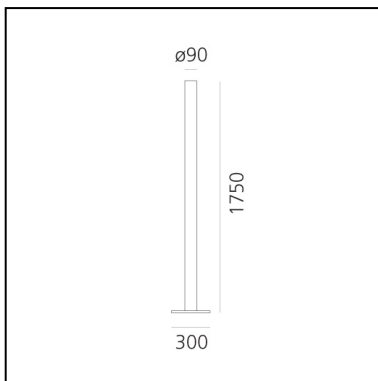

LUMINAIRE

DAY MODE

- Watt: **45W**
- Voltage: **220-240V**
- Delivered lumen output: **3920lm**
- Radiant Flux: **2651mW**
- CCT: **5000K**
- Efficiency: **88%**
- Efficacy: **87.11lm/W**
- CRI: **90**
- Dimmer Typology: **Microswitch Dimmer**

DESCRIPTION

Ilio is a floor lamp stripped to the bare essentials, where the geometrical synthesis expresses a productive and functional intelligence.

Today, with the evolution of LED technology, the variables which had led to the definition of the proportions of Ilio have changed.

FEATURES

- Product Code: **1640010IN0APP**
- Colour: **Rubin Red**
- Installation: **Floor**
- Material: **Aluminium, steel**
- Series: **Design Collection**
- Environment: **Indoor**
- Area contract: **Hospitality, Residential**
- Emission: **Indirect**
- design by: **Ernesto Gismondi**

DIMENSIONS

- Height: **1750 mm**
- Diameter: **90 mm**
- Base Length: **300 mm**
- Base Width: **300 mm**
- Impact Resistance: **N.D.**
- Glow Wire Test: **750°**

SOURCES INCLUDED

- Category: **Led**
- Number: **1**
- Color temperature (K): **5000K**
- CRI: **90**
- Color Tolerance: **3SDCM**
- Service Life: **L80 (10K) 55000h**