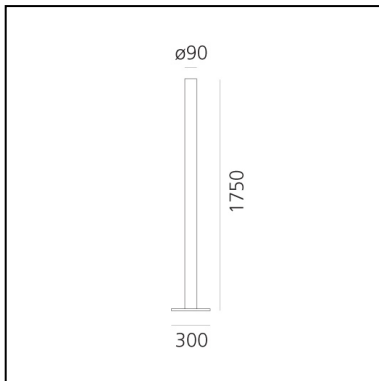

LUMINAIRE

- Watt: **45W**
- Voltage: **220-240V**
- Delivered lumen output: **3332lm**
- CCT: **2700K**
- Efficiency: **87%**
- Efficacy: **74.04lm/W**
- CRI: **90**
- Dimmer Typology: **Microswitch Dimmer**

DESCRIPTION

Ilio is a floor lamp stripped to the bare essentials, where the geometrical synthesis expresses a productive and functional intelligence.

Today, with the evolution of LED technology, the variables which had led to the definition of the proportions of Ilio have changed.

FEATURES

- Product Code: **1640W10APP**
- Colour: **Rubin Red**
- Installation: **Floor**
- Material: **Aluminium, steel**
- Series: **Design Collection**
- Environment: **Indoor**
- Area contract: **Hospitality, Residential**
- Emission: **Indirect**
- design by: **Ernesto Gismondi**

DIMENSIONS

- Height: **1750 mm**
- Diameter: **90 mm**
- Base Length: **300 mm**
- Base Width: **300 mm**
- Impact Resistance: **N.D.**
- Glow Wire Test: **750°**

SOURCES INCLUDED