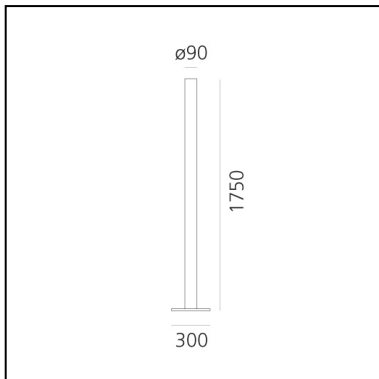

LUMINAIRE

DAY MODE

- Watt: **45W**
- Voltage: **220-240V**
- Delivered lumen output: **3920lm**
- Radiant Flux: **2651mW**
- CCT: **5000K**
- Efficiency: **88%**
- Efficacy: **87.11lm/W**
- CRI: **90**
- Dimmer Typology: **Microswitch Dimmer**

DESCRIPTION

Ilio is a floor lamp stripped to the bare essentials, where the geometrical synthesis expresses a productive and functional intelligence.

Today, with the evolution of LED technology, the variables which had led to the definition of the proportions of Ilio have changed.

FEATURES

- Product Code: **1640020IN0APP**
- Colour: **White**
- Installation: **Floor**
- Material: **Aluminium, steel**
- Series: **Design Collection**
- Environment: **Indoor**
- Area contract: **Hospitality, Residential**
- Emission: **Indirect**
- design by: **Ernesto Gismondi**

DIMENSIONS

- Height: **1750 mm**
- Diameter: **90 mm**
- Base Length: **300 mm**
- Base Width: **300 mm**
- Impact Resistance: **N.D.**
- Glow Wire Test: **750°**

SOURCES INCLUDED

- Category: **Led**
- Number: **1**
- Color temperature (K): **5000K**
- CRI: **90**
- Color Tolerance: **3SDCM**
- Service Life: **L80 (10K) 55000h**