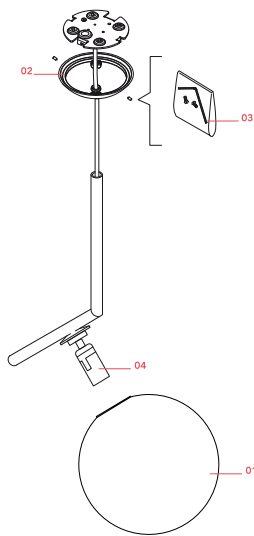

FLOS

■ F3176030 Black

IC Lights Suspension 2

Designed by Michael Anastassiades, 2014

Halogen - 205W

Suspension lamp providing diffused light. Frame in brass, brushed and transparent varnished or chrome steel. Blown glass opal diffuser.

Physical

Colour	Black
Cord length (mm)	2700
Net weight (kg)	2.9
Package volume (m3)	0.1
IP internal	20

Download

[Mounting instructions](#) PDF

[Spare Parts](#) PDF

Photometric Files

[LDT / IES](#) LDT

Technical Drawings

[2D](#) ZIP

[3D](#) ZIP

[Bim](#) ZIP

Schematic light drawing

Luminous flux Luminaire
1252 lm

Photometric

Lighting type	Total
Light distribution	Asymmetric

Electrical

RF26259

LED Lamp 18W E27 2700K
Dimmable

NOT INCLUDED

RF32289

LED Lamp E27 15W 3000K T38

Spare Parts

- | | | |
|-----|----------------------------------------|-----------|
| 01. | IC Lights 2 diffuser for black version | F3137030A |
| 02. | S1/S2 black ceiling rose assembly | RF3170330 |
| 03. | Kit with screws and allen key | RF3160100 |
| 04. | E27 lamp holder assembly | RF3160200 |