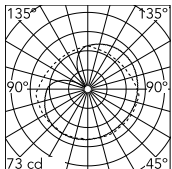

Physical

Colour	Black
Cord length (mm)	2700
Net weight (kg)	2.9
Package volume (m3)	0.1
IP internal	20

Download

[Mounting instructions](#) PDF

[Spare Parts](#) PDF

Photometric Files

[LDT / IES](#) LDT

Technical Drawings

[2D](#) ZIP

[3D](#) ZIP

[Bim](#) ZIP

Schematic light drawing

Luminous flux Luminaire
1252 lm

Photometric

Lighting type	Total
Light distribution	Asymmetric

Electrical