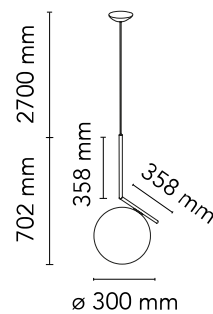

FLOS

■ F3176030 Black

IC Lights Suspension 2

Designed by Michael Anastassiades, 2014

Halogen - 205W

Suspension lamp providing diffused light. Frame in brass, brushed and transparent varnished or chrome steel. Blown glass opal diffuser.

Are you a professional and your project needs consulting and support?

[BOOK AN APPOINTMENT](#)

Main specifications

EAN	8059607003411
Mounting	Suspension
Environments	Indoor dry location
Light Source Type	Bulb
Lamp category	Halogen
Lamp holders	E27
Ilcos	HSGS
Number of heads	1
Power (W)	205

Physical

Colour	Black
Cord length (mm)	2700
Net weight (kg)	2.9
Package volume (m3)	0.1
IP internal	20

Download

[Mounting instructions](#) PDF

[Spare Parts](#) PDF

Photometric Files

[LDT / IES](#) LDT

Technical Drawings

[2D](#) ZIP

[3D](#) ZIP

[Bim](#) ZIP

Schematic light drawing

Luminous flux Luminaire
1252 lm

Photometric

Lighting type	Total
Light distribution	Asymmetric

Electrical