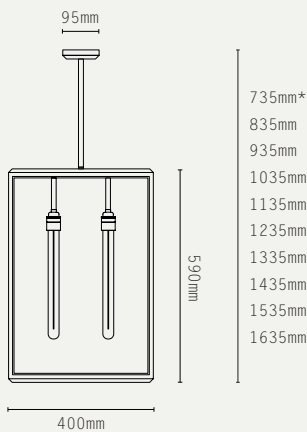

SHORT: 4 KG (APPROX)  
TALL: 8.5 KG (APPROX)

**HANGING OPTIONS:**

CHAIN (2M SITE ADJUSTABLE)

**ADDITIONAL INFO:**

DESIGNED BY ADAM YEATS 2015  
MADE IN ENGLAND

**METAL FINISHES:**

**GLASS OPTIONS:**

**PRODUCT CODES:**

## HAZEL PENDANT - IP43

SMALL:

LARGE:

\*choose total drop - longer drop available at extra cost

**LIGHT SOURCE:**

E27 LAMP BASE (40W MAX)

**LAMP SUPPLIED:**

E27 LED / 2200K / 6W /  
400 LUMENS

**WEIGHT:**

SHORT: 4 KG (APPROX)  
TALL: 8.5 KG (APPROX)

**HANGING OPTIONS:**

DROP ROD AT 100MM INCREMENTS

**ADDITIONAL INFO:**

DESIGNED BY ADAM YEATS 2015  
MADE IN ENGLAND

**METAL FINISHES:**

**GLASS OPTIONS:**