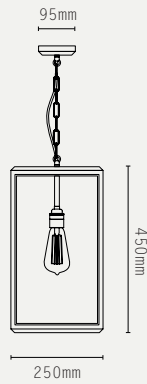

## HAZEL PENDANT - IP20

SMALL :

LARGE :

**LIGHT SOURCE:**

E27 LAMP BASE (40W MAX)

**LAMP SUPPLIED:**

E27 LED / 2200K / 6W /  
400 LUMENS

**DIMMABLE:**

SHORT: 4 KG (APPROX)  
TALL: 8.5 KG (APPROX)

**HANGING OPTIONS:**

CHAIN (2M SITE ADJUSTABLE)

**ADDITIONAL INFO:**

DESIGNED BY ADAM YEATS 2015  
MADE IN ENGLAND

**METAL FINISHES:**

**GLASS OPTIONS:**

**PRODUCT CODES:**

**WEIGHT:**

SHORT: 4 KG (APPROX)  
TALL: 8.5 KG (APPROX)

**HANGING OPTIONS:**

DROP ROD AT 100MM INCREMENTS

**ADDITIONAL INFO:**

DESIGNED BY ADAM YEATS 2015  
MADE IN ENGLAND

**METAL FINISHES:**

**GLASS OPTIONS:**