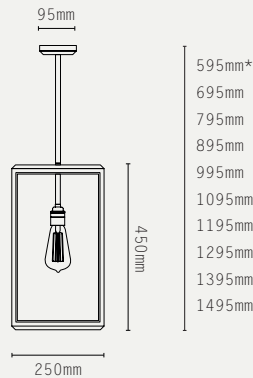

SHORT: 4 KG (APPROX)  
TALL: 8.5 KG (APPROX)

**HANGING OPTIONS:**

CHAIN (2M SITE ADJUSTABLE)

**ADDITIONAL INFO:**

DESIGNED BY ADAM YEATS 2015  
MADE IN ENGLAND

**METAL FINISHES:**

**GLASS OPTIONS:**

**PRODUCT CODES:**

## HAZEL PENDANT - IP43

SMALL:

LARGE:

\*choose total drop - longer drop available at extra cost

**LIGHT SOURCE:**

E27 LAMP BASE (40W MAX)

**LAMP SUPPLIED:**

E27 LED / 2200K / 6W /  
400 LUMENS

**WEIGHT:**

SHORT: 4 KG (APPROX)  
TALL: 8.5 KG (APPROX)

**HANGING OPTIONS:**

DROP ROD AT 100MM INCREMENTS

**ADDITIONAL INFO:**

DESIGNED BY ADAM YEATS 2015  
MADE IN ENGLAND

**METAL FINISHES:**

**GLASS OPTIONS:**