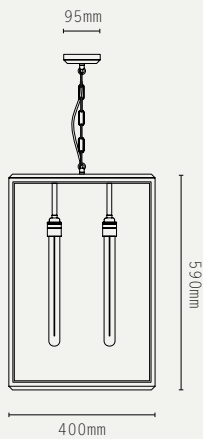

## HAZEL PENDANT - IP20

SMALL :

LARGE :

**LIGHT SOURCE:**

E27 LAMP BASE (40W MAX)

**LAMP SUPPLIED:**

E27 LED / 2200K / 6W /  
400 LUMENS

**DIMMABLE:**

SHORT: 4 KG (APPROX)  
TALL: 8.5 KG (APPROX)

**HANGING OPTIONS:**

CHAIN (2M SITE ADJUSTABLE)

**ADDITIONAL INFO:**

DESIGNED BY ADAM YEATS 2015  
MADE IN ENGLAND

**METAL FINISHES:**

**GLASS OPTIONS:**

**PRODUCT CODES:**

**WEIGHT:**

SHORT: 4 KG (APPROX)  
TALL: 8.5 KG (APPROX)

**HANGING OPTIONS:**

DROP ROD AT 100MM INCREMENTS

**ADDITIONAL INFO:**

DESIGNED BY ADAM YEATS 2015  
MADE IN ENGLAND

**METAL FINISHES:**

**GLASS OPTIONS:**