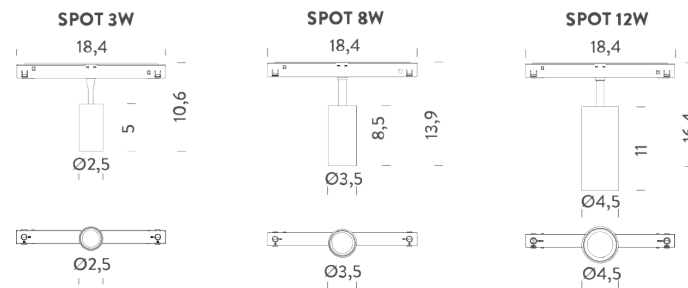

DASH 10W | 2700K

LAMPING

Source	Linear LED
Total power	10W
Emission	diffused
Switching	DALI
Tension	48V
Color temperature	2700K
Luminous flux	510lm
Typ CRI	90
IP class	20
Dimensions	30,3x2,3x2,5
Materials	Aluminium + polycarbonate
Notes	driver, track and accessories not included
Net lamp weight	0,16 kg

Codes

MFLE5303G47DAN

Structure

black

PACKAGE

Package 01

Dimension: 32x6,5x4,5 cm / Gross weight: 0,2 kg

Certificazioni

TRACK TRIMLESS

TRACK CEILING