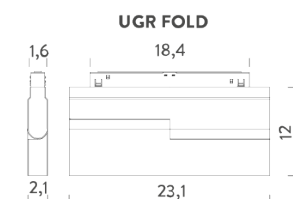

DASH 10W | 2700K

LAMPING

Source	Linear LED
Total power	10W
Emission	diffused
Switching	DALI
Tension	48V
Color temperature	2700K
Luminous flux	510lm
Typ CRI	90
IP class	20
Dimensions	30,3x2,3x2,5
Materials	Aluminium + polycarbonate
Notes	driver, track and accessories not included
Net lamp weight	0,16 kg

Codes

MFLE5303G47DAN

Structure

black

PACKAGE

Package 01

Dimension: 32x6,5x4,5 cm / Gross weight: 0,2 kg

Certificazioni