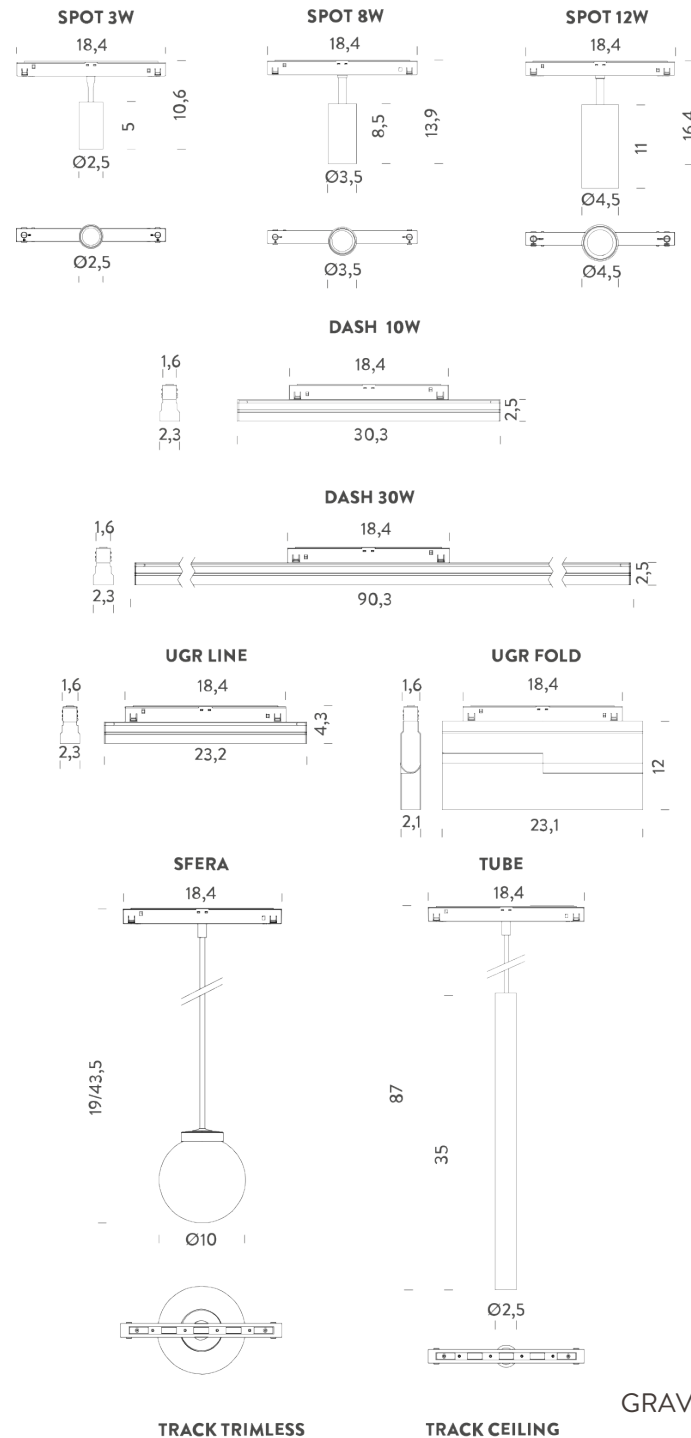

SPOT 3W | 2700K - 38°

LAMPING

Source	LED
Total power	3W
Emission	orientable
Switching	DALI
Tension	48V
Color temperature	2700K
Luminous flux	175lm
Typ CRI	90
IP class	20
Dimensions	ø2,5x18,4x10,6
Materials	Aluminium + polycarbonate
Notes	driver, track and accessories not included
Net lamp weight	0,1 kg

SPOT 3W | 3000K - 38°

LAMPING

Source	LED
Total power	3W
Emission	orientable
Switching	DALI
Tension	48V
Color temperature	3000K
Luminous flux	205lm
Typ CRI	90
IP class	20
Dimensions	ø2,5x18,4x10,6
Materials	Aluminium + polycarbonate
Notes	driver, track and accessories not included
Net lamp weight	0,1 kg

SPOT 8W | 2700K - 15°

LAMPING

Source	LED
Total power	8W
Emission	orientable
Switching	DALI
Tension	48V
Color temperature	2700K
Luminous flux	500lm
Typ CRI	90
IP class	20
Dimensions	ø3,5x18,4x13,9
Materials	Aluminium + polycarbonate
Notes	driver, track and accessories not included
Net lamp weight	0,15 kg

SPOT 8W | 2700K - 38°

LAMPING

Source	LED
Total power	8W
Emission	orientable
Switching	DALI
Tension	48V
Color temperature	2700K
Luminous flux	630lm
Typ CRI	90
IP class	20
Dimensions	ø3,5x18,4x13,9
Materials	Aluminium + polycarbonate
Notes	driver, track and accessories not included
Net lamp weight	0,15 kg