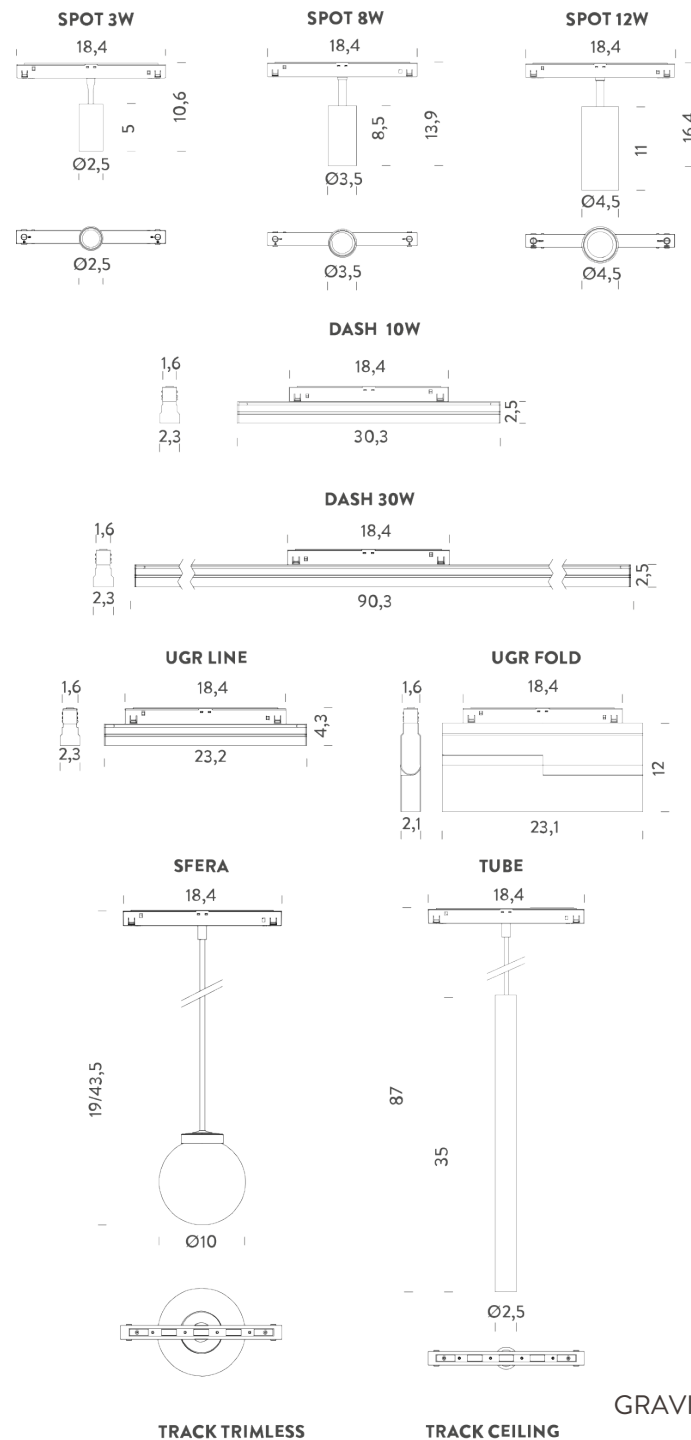

UGR LINE | 2700K

LAMPING

Source	LED
Total power	15W
Emission	direct UGR<19
Switching	DALI
Tension	48V
Color temperature	2700K
Luminous flux	1135lm
Typ CRI	90
IP class	20
Dimensions	23,2x4,3x18,4
Materials	Aluminium + polycarbonate
Notes	driver, track and accessories not included
Net lamp weight	0,15 kg

Codes

MFLE5302U48DAN

Structure

black

PACKAGE

Package 01

Dimension: 25x6,5x4,5 cm / Gross weight: 0,2 kg

Certificazioni