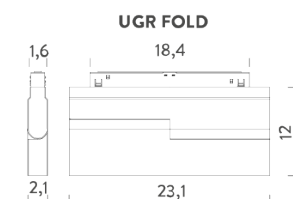

TRACK TRIMLESS

TRACK CEILING

DASH 30W | 2700K

LAMPING

Source	Linear LED
Total power	30W
Emission	diffused
Switching	DALI
Tension	48V
Color temperature	2700K
Luminous flux	1435lm
Typ CRI	90
IP class	20
Dimensions	90,3x2,3x2,5
Materials	Aluminium + polycarbonate
Notes	driver, track and accessories not included
Net lamp weight	0,36 kg

Codes

MFLE5309G47DAN

Structure

black

PACKAGE

Package 01

Dimension: 92x6,5x4,5 cm / Gross weight: 0,5 kg

Certificazioni