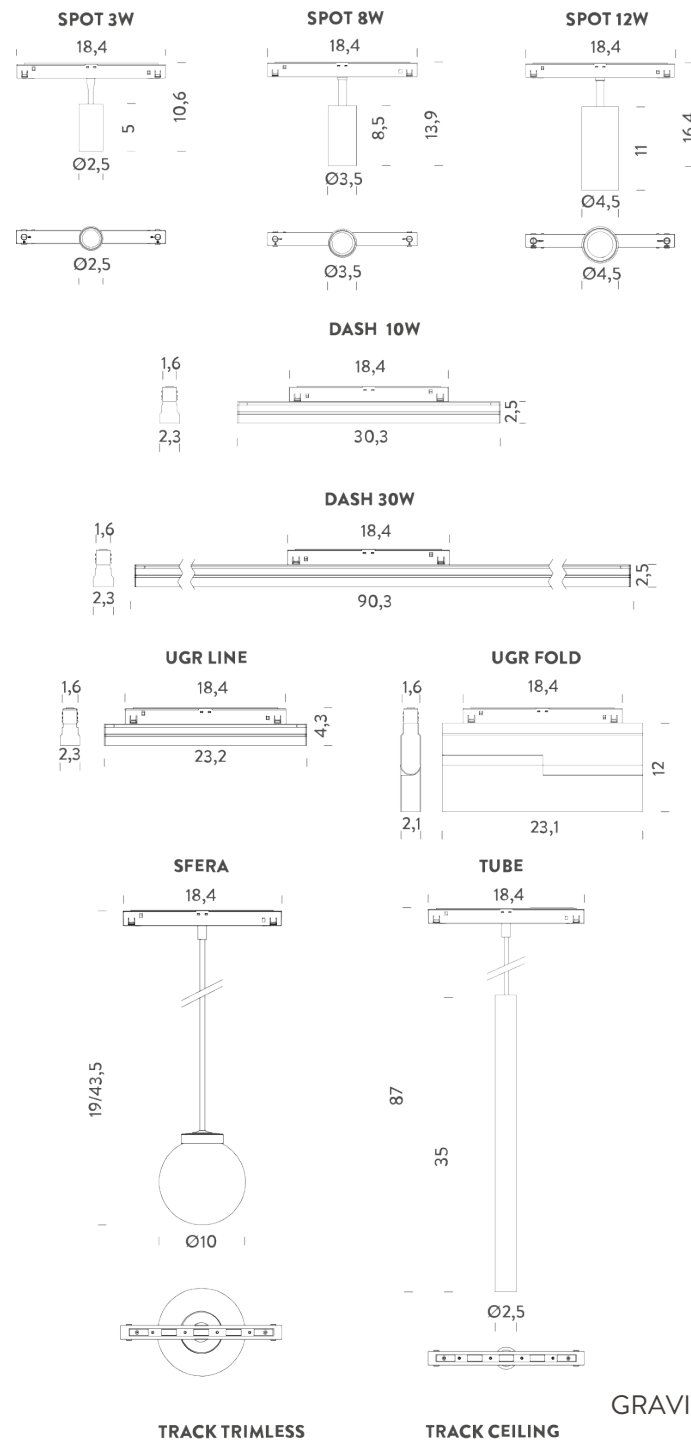

SPOT 12W | 2700K - 15°

LAMPING

Source	LED
Total power	12W
Emission	orientable
Switching	DALI
Tension	48V
Color temperature	2700K
Luminous flux	900lm
Typ CRI	90
IP class	20
Dimensions	ø4,5x18,4x16,4
Materials	Aluminium + polycarbonate
Notes	driver, track and accessories not included
Net lamp weight	0,23 kg

SPOT 12W | 2700K - 38°

LAMPING

Source	LED
Total power	12W
Emission	orientable
Switching	DALI
Tension	48V
Color temperature	2700K
Luminous flux	890lm
Typ CRI	90
IP class	20
Dimensions	ø4,5x18,4x16,4
Materials	Aluminium + polycarbonate
Notes	driver, track and accessories not included
Net lamp weight	0,23 kg

SPOT 12W | 3000K - 15°

LAMPING

Source	LED
Total power	12W
Emission	orientable
Switching	DALI
Tension	48V
Color temperature	3000K
Luminous flux	965lm
Typ CRI	90
IP class	20
Dimensions	ø4,5x18,4x16,4
Materials	Aluminium + polycarbonate
Notes	driver, track and accessories not included
Net lamp weight	0,23x kg

SPOT 12W | 3000K - 38°

LAMPING

Source	LED
Total power	12W
Emission	orientable
Switching	DALI
Tension	48V
Color temperature	3000K
Luminous flux	930lm
Typ CRI	90
IP class	20
Dimensions	ø4,5x18,4x16,4
Materials	Aluminium + polycarbonate
Notes	driver, track and accessories not included
Net lamp weight	0,23 kg