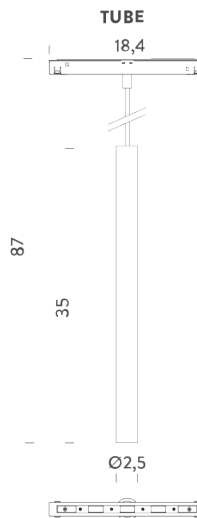

SPOT 12W | 2700K - 38°

LAMPING

Source	LED
Total power	12W
Emission	orientable
Switching	DALI
Tension	48V
Color temperature	2700K
Luminous flux	890lm
Typ CRI	90
IP class	20
Dimensions	ø4,5x18,4x16,4
Materials	Aluminium + polycarbonate
Notes	driver, track and accessories not included
Net lamp weight	0,23 kg

SPOT 12W | 3000K - 38°

LAMPING

Source	LED
Total power	12W
Emission	orientable
Switching	DALI
Tension	48V
Color temperature	3000K
Luminous flux	930lm
Typ CRI	90
IP class	20
Dimensions	ø4,5x18,4x16,4
Materials	Aluminium + polycarbonate
Notes	driver, track and accessories not included
Net lamp weight	0,23 kg

Codes

MFLE5309G47DAN

Structure

black

PACKAGE

Package 01

Dimension: 92x6,5x4,5 cm / Gross weight: 0,5 kg

Certificazioni

Codes

MFLE5309G47WAN

Structure

black

PACKAGE

Package 01

Dimension: 92x6,5x4,5 cm / Gross weight: 0,5 kg

Certificazioni