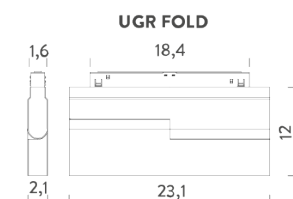

TRACK TRIMLESS

TRACK CEILING

DASH 10W | 3000K

LAMPING

Source	Linear LED
Total power	10W
Emission	diffused
Switching	DALI
Tension	48V
Color temperature	3000K
Luminous flux	515lm
Typ CRI	90
IP class	20
Dimensions	30,3x2,3x2,5
Materials	Aluminium + polycarbonate
Notes	driver, track and accessories not included
Net lamp weight	0,16 kg

Codes

MFLE5303G47WAN

Structure

black

PACKAGE

Package 01

Dimension: 32x6,5x4,5 cm / Gross weight: 0,2 kg

Certificazioni

TRACK TRIMLESS

TRACK CEILING

DASH 30W | 2700K

LAMPING

Source	Linear LED
Total power	30W
Emission	diffused
Switching	DALI
Tension	48V
Color temperature	2700K
Luminous flux	1435lm
Typ CRI	90
IP class	20
Dimensions	90,3x2,3x2,5
Materials	Aluminium + polycarbonate
Notes	driver, track and accessories not included
Net lamp weight	0,36 kg