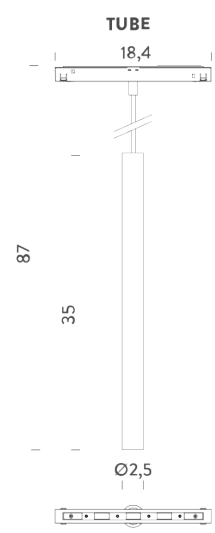

SPOT 12W | 2700K - 38°

LAMPING

Source	LED
Total power	12W
Emission	orientable
Switching	DALI
Tension	48V
Color temperature	2700K
Luminous flux	890lm
Typ CRI	90
IP class	20
Dimensions	ø4,5x18,4x16,4
Materials	Aluminium + polycarbonate
Notes	driver, track and accessories not included
Net lamp weight	0,23 kg

SPOT 12W | 3000K - 15°

LAMPING

Source	LED
Total power	12W
Emission	orientable
Switching	DALI
Tension	48V
Color temperature	3000K
Luminous flux	965lm
Typ CRI	90
IP class	20
Dimensions	ø4,5x18,4x16,4
Materials	Aluminium + polycarbonate
Notes	driver, track and accessories not included
Net lamp weight	0,23x kg

SPOT 12W | 3000K - 38°

LAMPING

Source	LED
Total power	12W
Emission	orientable
Switching	DALI
Tension	48V
Color temperature	3000K
Luminous flux	930lm
Typ CRI	90
IP class	20
Dimensions	ø4,5x18,4x16,4
Materials	Aluminium + polycarbonate
Notes	driver, track and accessories not included
Net lamp weight	0,23 kg

Codes

MFLE5309G47DAN

Structure

black

PACKAGE

Package 01

Dimension: 92x6,5x4,5 cm / Gross weight: 0,5 kg

Certificazioni