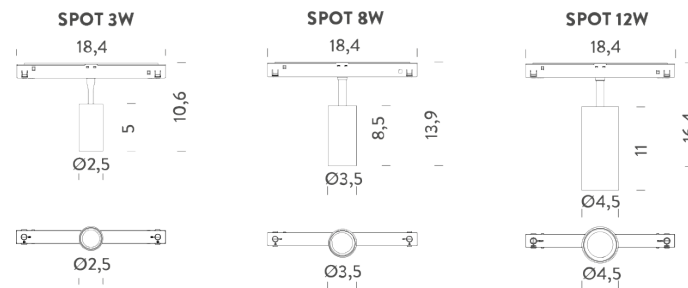

Codes

MFLE5309G47WAN

Structure

black

PACKAGE

Package 01

Dimension: 92x6,5x4,5 cm / Gross weight: 0,5 kg

Certificazioni