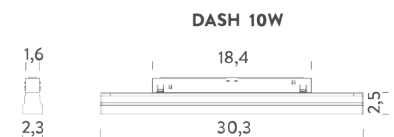

Codes

MFLE5303G47DAN

Structure

black

PACKAGE

Package 01

Dimension: 32x6,5x4,5 cm / Gross weight: 0,2 kg

Certificazioni