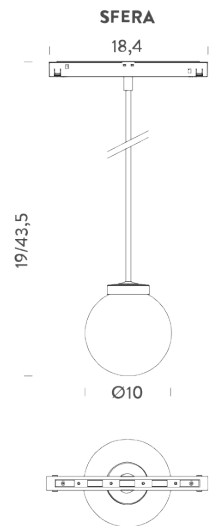

SPOT 12W | 2700K - 15°

LAMPING

Source	LED
Total power	12W
Emission	orientable
Switching	DALI
Tension	48V
Color temperature	2700K
Luminous flux	900lm
Typ CRI	90
IP class	20
Dimensions	ø4,5x18,4x16,4
Materials	Aluminium + polycarbonate
Notes	driver, track and accessories not included
Net lamp weight	0,23 kg

SPOT 12W | 2700K - 38°

LAMPING

Source	LED
Total power	12W
Emission	orientable
Switching	DALI
Tension	48V
Color temperature	2700K
Luminous flux	890lm
Typ CRI	90
IP class	20
Dimensions	ø4,5x18,4x16,4
Materials	Aluminium + polycarbonate
Notes	driver, track and accessories not included
Net lamp weight	0,23 kg

SPOT 12W | 3000K - 38°

LAMPING

Source	LED
Total power	12W
Emission	orientable
Switching	DALI
Tension	48V
Color temperature	3000K
Luminous flux	930lm
Typ CRI	90
IP class	20
Dimensions	ø4,5x18,4x16,4
Materials	Aluminium + polycarbonate
Notes	driver, track and accessories not included
Net lamp weight	0,23 kg

Codes

MFLE5309G47WAN

Structure

black

PACKAGE

Package 01

Dimension: 92x6,5x4,5 cm / Gross weight: 0,5 kg

Certificazioni