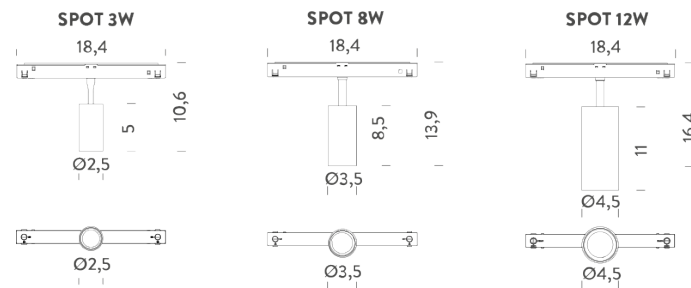

TRACK TRIMLESS

TRACK CEILING

DASH 30W | 2700K

LAMPING

Source	Linear LED
Total power	30W
Emission	diffused
Switching	DALI
Tension	48V
Color temperature	2700K
Luminous flux	1435lm
Typ CRI	90
IP class	20
Dimensions	90,3x2,3x2,5
Materials	Aluminium + polycarbonate
Notes	driver, track and accessories not included
Net lamp weight	0,36 kg