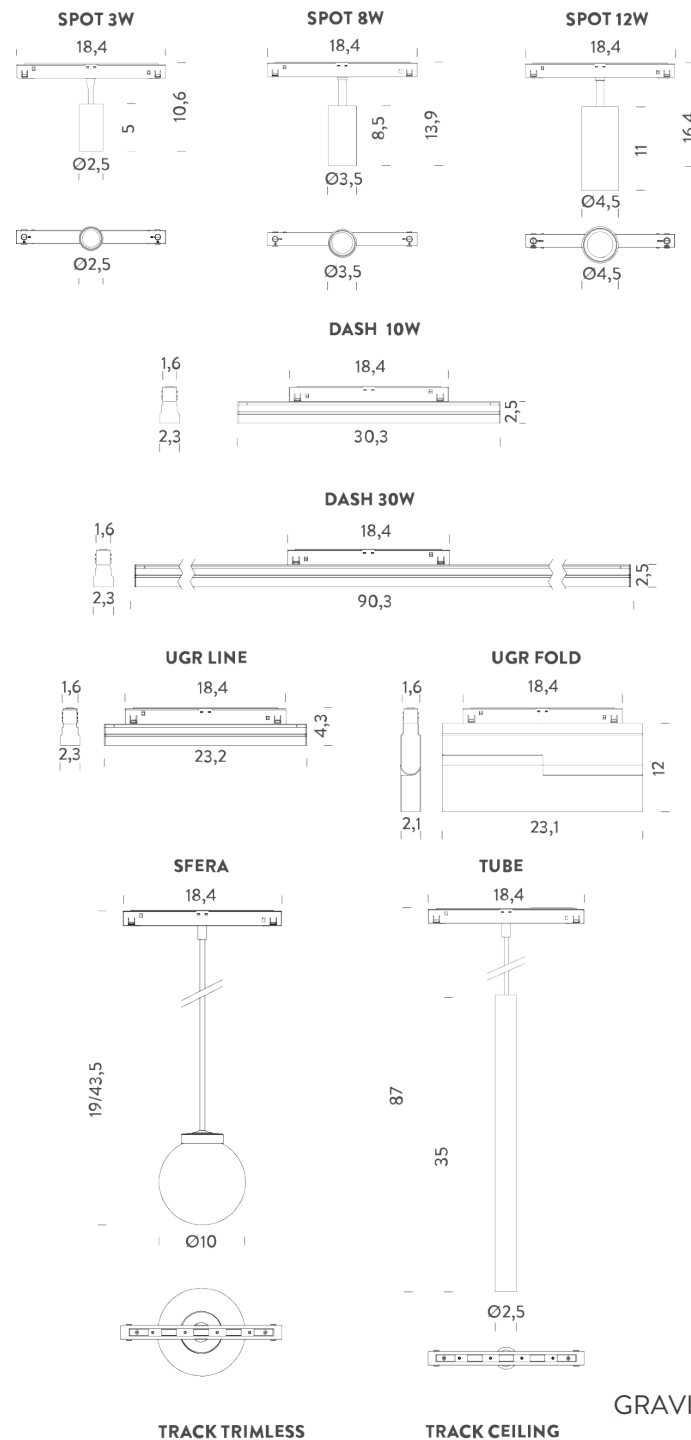

UGR FOLD | 3000K

LAMPING

Source	LED
Total power	15W
Emission	orientable UGR<19
Switching	DALI
Tension	48V
Color temperature	3000K
Luminous flux	1610lm
Typ CRI	90
IP class	20
Dimensions	23,1x12x18,4
Materials	Aluminium + polycarbonate
Notes	driver, track and accessories not included
Customization options	asymmetric optic
Net lamp weight	0,5 kg

Codes

MFLE5202T48WAN

Structure

black

PACKAGE

Package 01

Dimension: 29x15x4,5 cm / Gross weight: 0,65 kg

Certificazioni