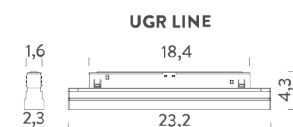

Codes

MFLE5309G47DAN

Structure

black

PACKAGE

Package 01

Dimension: 92x6,5x4,5 cm / Gross weight: 0,5 kg

Certificazioni