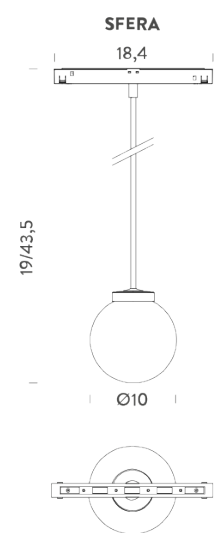

SPOT 12W | 2700K - 15°

LAMPING

Source	LED
Total power	12W
Emission	orientable
Switching	DALI
Tension	48V
Color temperature	2700K
Luminous flux	900lm
Typ CRI	90
IP class	20
Dimensions	ø4,5x18,4x16,4
Materials	Aluminium + polycarbonate
Notes	driver, track and accessories not included
Net lamp weight	0,23 kg

SPOT 12W | 2700K - 38°

LAMPING

Source	LED
Total power	12W
Emission	orientable
Switching	DALI
Tension	48V
Color temperature	2700K
Luminous flux	890lm
Typ CRI	90
IP class	20
Dimensions	ø4,5x18,4x16,4
Materials	Aluminium + polycarbonate
Notes	driver, track and accessories not included
Net lamp weight	0,23 kg

SPOT 12W | 3000K - 38°

LAMPING

Source	LED
Total power	12W
Emission	orientable
Switching	DALI
Tension	48V
Color temperature	3000K
Luminous flux	930lm
Typ CRI	90
IP class	20
Dimensions	ø4,5x18,4x16,4
Materials	Aluminium + polycarbonate
Notes	driver, track and accessories not included
Net lamp weight	0,23 kg

Codes

MFLE5309G47DAN

Structure

black

PACKAGE

Package 01

Dimension: 92x6,5x4,5 cm / Gross weight: 0,5 kg

Certificazioni