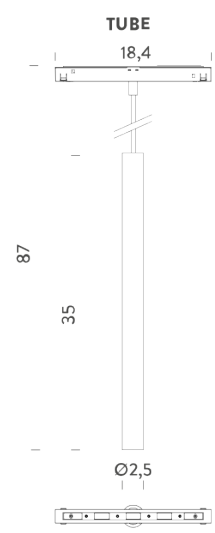

SPOT 12W | 2700K - 38°

LAMPING

Source	LED
Total power	12W
Emission	orientable
Switching	DALI
Tension	48V
Color temperature	2700K
Luminous flux	890lm
Typ CRI	90
IP class	20
Dimensions	ø4,5x18,4x16,4
Materials	Aluminium + polycarbonate
Notes	driver, track and accessories not included
Net lamp weight	0,23 kg

SPOT 12W | 3000K - 38°

LAMPING

Source	LED
Total power	12W
Emission	orientable
Switching	DALI
Tension	48V
Color temperature	3000K
Luminous flux	930lm
Typ CRI	90
IP class	20
Dimensions	ø4,5x18,4x16,4
Materials	Aluminium + polycarbonate
Notes	driver, track and accessories not included
Net lamp weight	0,23 kg

DASH 10W | 2700K

LAMPING

Source	Linear LED
Total power	10W
Emission	diffused
Switching	DALI
Tension	48V
Color temperature	2700K
Luminous flux	510lm
Typ CRI	90
IP class	20
Dimensions	30,3x2,3x2,5
Materials	Aluminium + polycarbonate
Notes	driver, track and accessories not included
Net lamp weight	0,16 kg

Codes

MFLE5303G47DAN

Structure

black

PACKAGE

Package 01

Dimension: 32x6,5x4,5 cm / Gross weight: 0,2 kg

Certificazioni