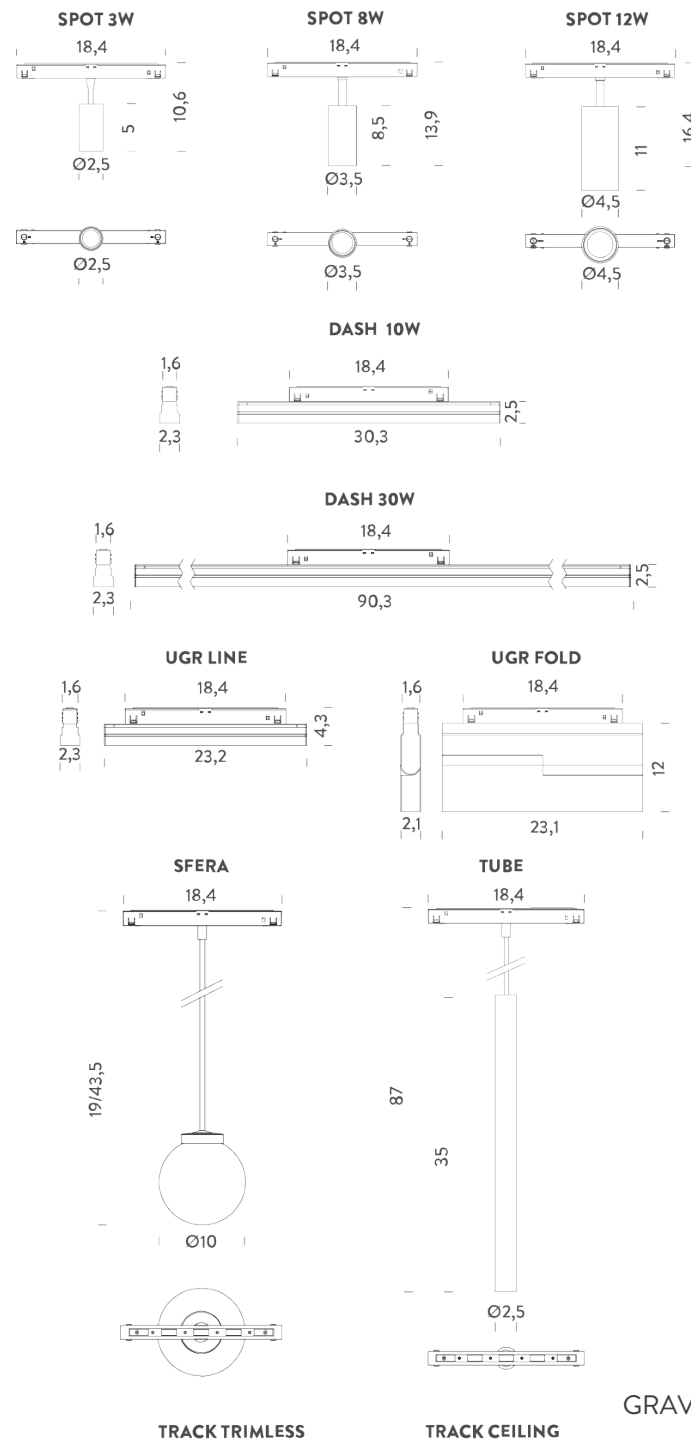

SPOT 3W | 2700K - 38°

LAMPING

Source	LED
Total power	3W
Emission	orientable
Switching	DALI
Tension	48V
Color temperature	2700K
Luminous flux	175lm
Typ CRI	90
IP class	20
Dimensions	ø2,5x18,4x10,6
Materials	Aluminium + polycarbonate
Notes	driver, track and accessories not included
Net lamp weight	0,1 kg

Codes

MFLE5201746DAN

Structure

black

PACKAGE

Package 01

Dimension: 20x9x5,5 cm / Gross weight: 0,15 kg

Certificazioni

SPOT 3W | 3000K - 38°

LAMPING

Source	LED
Total power	3W
Emission	orientable
Switching	DALI
Tension	48V
Color temperature	3000K
Luminous flux	205lm
Typ CRI	90
IP class	20
Dimensions	ø2,5x18,4x10,6
Materials	Aluminium + polycarbonate
Notes	driver, track and accessories not included
Net lamp weight	0,1 kg

SPOT 8W | 2700K - 15°

LAMPING

Source	LED
Total power	8W
Emission	orientable
Switching	DALI
Tension	48V
Color temperature	2700K
Luminous flux	500lm
Typ CRI	90
IP class	20
Dimensions	ø3,5x18,4x13,9
Materials	Aluminium + polycarbonate
Notes	driver, track and accessories not included
Net lamp weight	0,15 kg