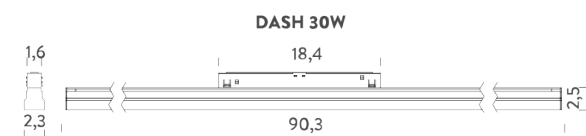

Codes

MFLE5309G47DAN

Structure

black

PACKAGE

Package 01

Dimension: 92x6,5x4,5 cm / Gross weight: 0,5 kg

Certificazioni