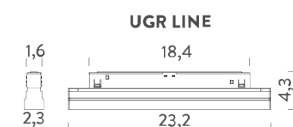

Codes

MFLE5303G47WAN

Structure

black

PACKAGE

Package 01

Dimension: 32x6,5x4,5 cm / Gross weight: 0,2 kg

Certificazioni