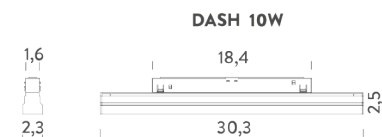

Codes

MFLE5303G47WAN

Structure

black

PACKAGE

Package 01

Dimension: 32x6,5x4,5 cm / Gross weight: 0,2 kg

Certificazioni