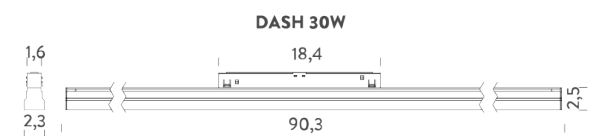

Codes

MFLE5303G47DAN

Structure

black

PACKAGE

Package 01

Dimension: 32x6,5x4,5 cm / Gross weight: 0,2 kg

Certificazioni