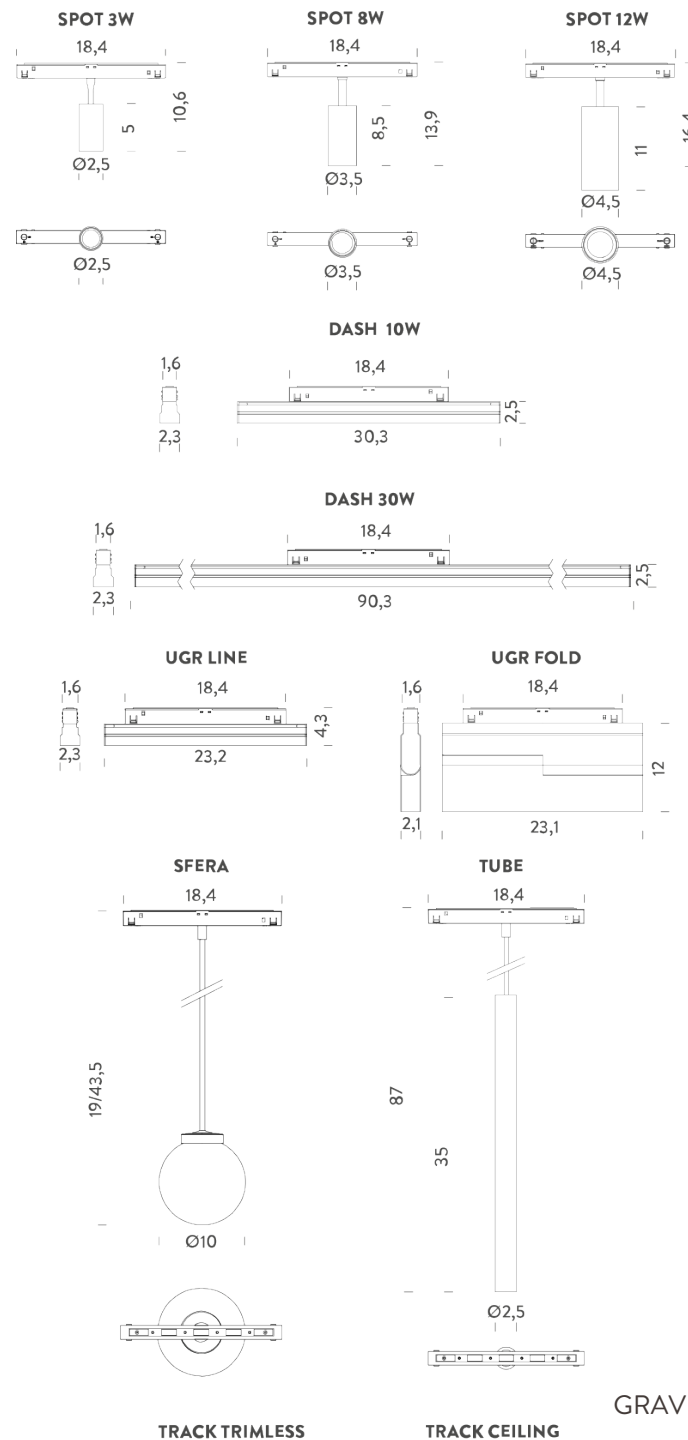

UGR LINE | 3000K

LAMPING

Source	LED
Total power	15W
Emission	direct UGR<19
Switching	DALI
Tension	48V
Color temperature	3000K
Luminous flux	1320lm
Typ CRI	90
IP class	20
Dimensions	23,2x4,3x18,4
Materials	Aluminium + polycarbonate
Notes	driver, track and accessories not included
Net lamp weight	0,15 kg

Codes

MFLE5302U48WAN

Structure

black

PACKAGE

Package 01

Dimension: 25x6,5x4,5 cm / Gross weight: 0,2 kg

Certificazioni