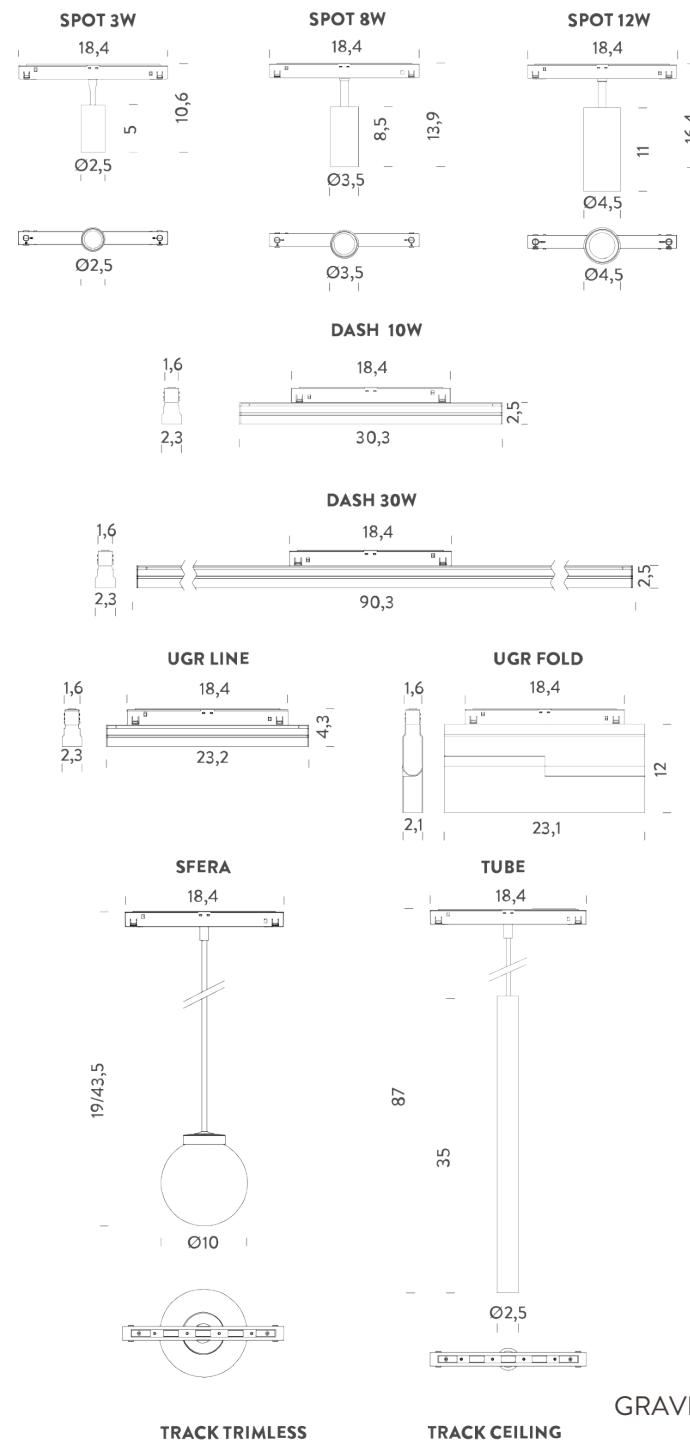

UGR FOLD | 2700K

LAMPING

Source	LED
Total power	15W
Emission	orientable UGR<19
Switching	DALI
Tension	48V
Color temperature	2700K
Luminous flux	1560lm
Typ CRI	90
IP class	20
Dimensions	23,1x12x18,4
Materials	Aluminium + polycarbonate
Notes	driver, track and accessories not included
Customization options	asymmetric optic
Net lamp weight	0,5 kg

Codes

MFLE5202T48DAN

Structure

black

PACKAGE

Package 01

Dimension: 29x15x4,5 cm / Gross weight: 0,65 kg

Certificazioni