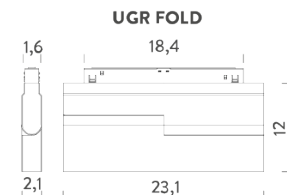

Codes

MFLE5309G47WAN

Structure

black

PACKAGE

Package 01

Dimension: 92x6,5x4,5 cm / Gross weight: 0,5 kg

Certificazioni

TRACK TRIMLESS

TRACK CEILING