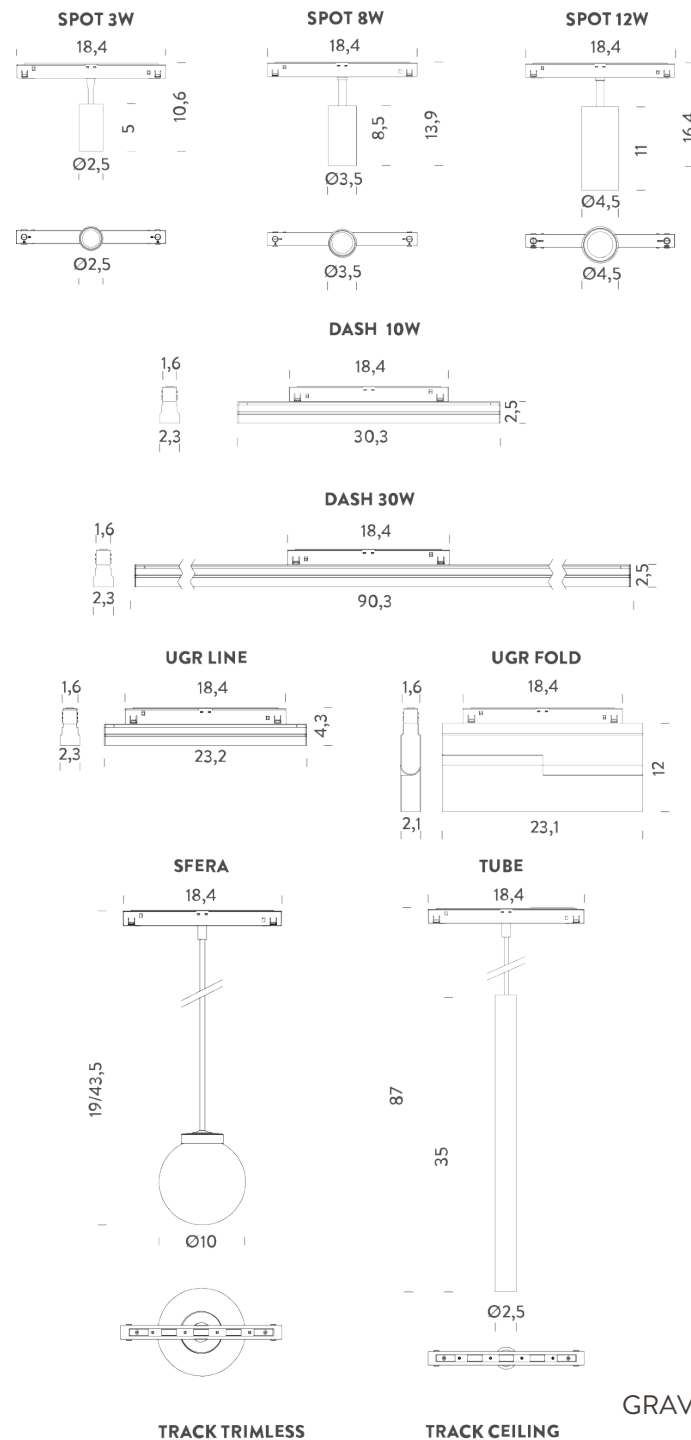

SPOT 3W | 2700K - 38°

LAMPING

Source	LED
Total power	3W
Emission	orientable
Switching	DALI
Tension	48V
Color temperature	2700K
Luminous flux	175lm
Typ CRI	90
IP class	20
Dimensions	ø2,5x18,4x10,6
Materials	Aluminium + polycarbonate
Notes	driver, track and accessories not included
Net lamp weight	0,1 kg

SPOT 3W | 3000K - 38°

LAMPING

Source	LED
Total power	3W
Emission	orientable
Switching	DALI
Tension	48V
Color temperature	3000K
Luminous flux	205lm
Typ CRI	90
IP class	20
Dimensions	ø2,5x18,4x10,6
Materials	Aluminium + polycarbonate
Notes	driver, track and accessories not included
Net lamp weight	0,1 kg

SPOT 8W | 2700K - 38°

LAMPING

Source	LED
Total power	8W
Emission	orientable
Switching	DALI
Tension	48V
Color temperature	2700K
Luminous flux	630lm
Typ CRI	90
IP class	20
Dimensions	ø3,5x18,4x13,9
Materials	Aluminium + polycarbonate
Notes	driver, track and accessories not included
Net lamp weight	0,15 kg

SPOT 8W | 3000K - 15°

LAMPING

Source	LED
Total power	8W
Emission	orientable
Switching	DALI
Tension	48V
Color temperature	3000K
Luminous flux	520lm
Typ CRI	90
IP class	20
Dimensions	ø3,5x18,4x13,9
Materials	Aluminium + polycarbonate
Notes	driver, track and accessories not included
Net lamp weight	0,15 kg