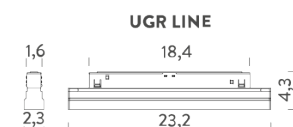

Codes

MFLE5303G47DAN

Structure

black

PACKAGE

Package 01

Dimension: 32x6,5x4,5 cm / Gross weight: 0,2 kg

Certificazioni