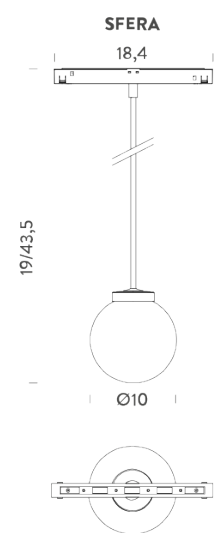

SPOT 3W | 2700K - 38°

LAMPING

Source	LED
Total power	3W
Emission	orientable
Switching	DALI
Tension	48V
Color temperature	2700K
Luminous flux	175lm
Typ CRI	90
IP class	20
Dimensions	ø2,5x18,4x10,6
Materials	Aluminium + polycarbonate
Notes	driver, track and accessories not included
Net lamp weight	0,1 kg

SPOT 12W | 2700K - 38°

LAMPING

Source	LED
Total power	12W
Emission	orientable
Switching	DALI
Tension	48V
Color temperature	2700K
Luminous flux	890lm
Typ CRI	90
IP class	20
Dimensions	ø4,5x18,4x16,4
Materials	Aluminium + polycarbonate
Notes	driver, track and accessories not included
Net lamp weight	0,23 kg

DASH 10W | 2700K

LAMPING

Source	Linear LED
Total power	10W
Emission	diffused
Switching	DALI
Tension	48V
Color temperature	2700K
Luminous flux	510lm
Typ CRI	90
IP class	20
Dimensions	30,3x2,3x2,5
Materials	Aluminium + polycarbonate
Notes	driver, track and accessories not included
Net lamp weight	0,16 kg

Codes

MFLE5303G47DAN

Structure

black

PACKAGE

Package 01

Dimension: 32x6,5x4,5 cm / Gross weight: 0,2 kg

Certificazioni