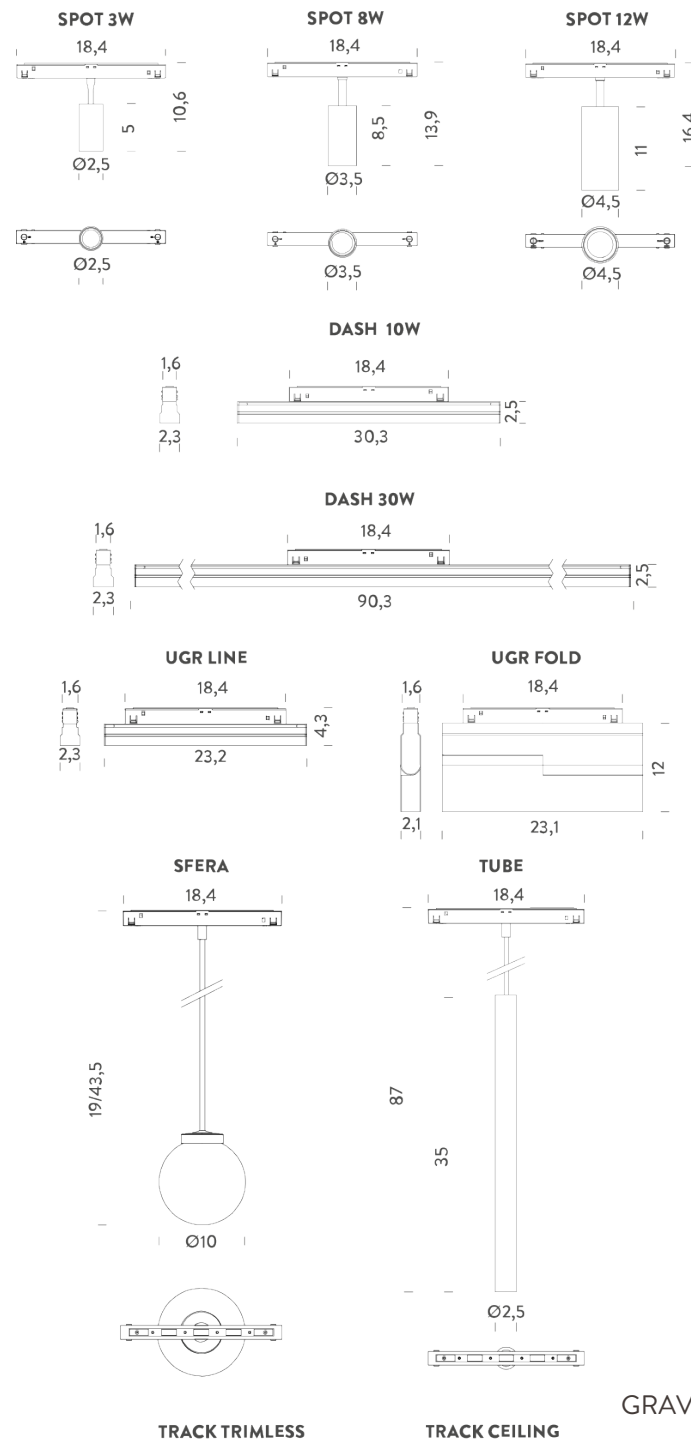

SPOT 3W | 2700K - 38°

LAMPING

Source	LED
Total power	3W
Emission	orientable
Switching	DALI
Tension	48V
Color temperature	2700K
Luminous flux	175lm
Typ CRI	90
IP class	20
Dimensions	ø2,5x18,4x10,6
Materials	Aluminium + polycarbonate
Notes	driver, track and accessories not included
Net lamp weight	0,1 kg

SPOT 12W | 2700K - 15°

LAMPING

Source	LED
Total power	12W
Emission	orientable
Switching	DALI
Tension	48V
Color temperature	2700K
Luminous flux	900lm
Typ CRI	90
IP class	20
Dimensions	ø4,5x18,4x16,4
Materials	Aluminium + polycarbonate
Notes	driver, track and accessories not included
Net lamp weight	0,23 kg

SPOT 12W | 2700K - 38°

LAMPING

Source	LED
Total power	12W
Emission	orientable
Switching	DALI
Tension	48V
Color temperature	2700K
Luminous flux	890lm
Typ CRI	90
IP class	20
Dimensions	ø4,5x18,4x16,4
Materials	Aluminium + polycarbonate
Notes	driver, track and accessories not included
Net lamp weight	0,23 kg

SPOT 12W | 3000K - 15°

LAMPING

Source	LED
Total power	12W
Emission	orientable
Switching	DALI
Tension	48V
Color temperature	3000K
Luminous flux	965lm
Typ CRI	90
IP class	20
Dimensions	ø4,5x18,4x16,4
Materials	Aluminium + polycarbonate
Notes	driver, track and accessories not included
Net lamp weight	0,23x kg