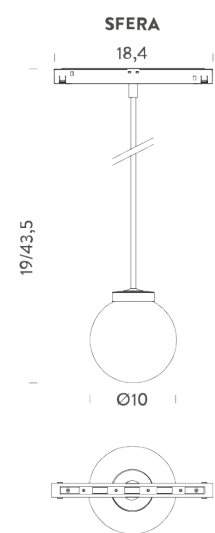

SPOT 12W | 2700K - 15°

LAMPING

Source	LED
Total power	12W
Emission	orientable
Switching	DALI
Tension	48V
Color temperature	2700K
Luminous flux	900lm
Typ CRI	90
IP class	20
Dimensions	ø4,5x18,4x16,4
Materials	Aluminium + polycarbonate
Notes	driver, track and accessories not included
Net lamp weight	0,23 kg

SPOT 12W | 2700K - 38°

LAMPING

Source	LED
Total power	12W
Emission	orientable
Switching	DALI
Tension	48V
Color temperature	2700K
Luminous flux	890lm
Typ CRI	90
IP class	20
Dimensions	ø4,5x18,4x16,4
Materials	Aluminium + polycarbonate
Notes	driver, track and accessories not included
Net lamp weight	0,23 kg

SPOT 12W | 3000K - 38°

LAMPING

Source	LED
Total power	12W
Emission	orientable
Switching	DALI
Tension	48V
Color temperature	3000K
Luminous flux	930lm
Typ CRI	90
IP class	20
Dimensions	ø4,5x18,4x16,4
Materials	Aluminium + polycarbonate
Notes	driver, track and accessories not included
Net lamp weight	0,23 kg

Codes

MFLE5303G47WAN

Structure

black

PACKAGE

Package 01

Dimension: 32x6,5x4,5 cm / Gross weight: 0,2 kg

Certificazioni