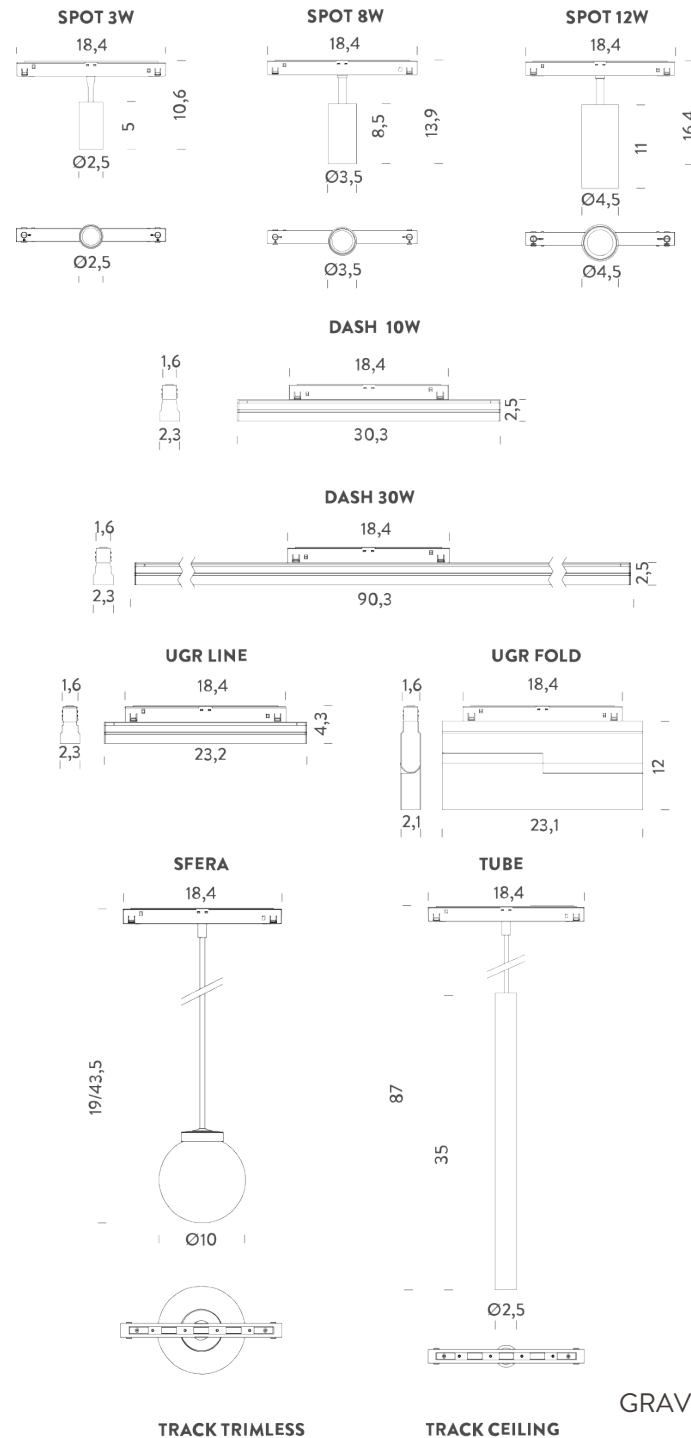

SPOT 12W | 3000K - 38°

LAMPING

Source	LED
Total power	12W
Emission	orientable
Switching	DALI
Tension	48V
Color temperature	3000K
Luminous flux	930lm
Typ CRI	90
IP class	20
Dimensions	ø4,5x18,4x16,4
Materials	Aluminium + polycarbonate
Notes	driver, track and accessories not included
Net lamp weight	0,23 kg

Codes

MFLE5201745WAN

Structure

black

PACKAGE

Package 01

Dimension: 25,5x19,5x7,5 cm / Gross weight: 0,41 kg

Certificazioni