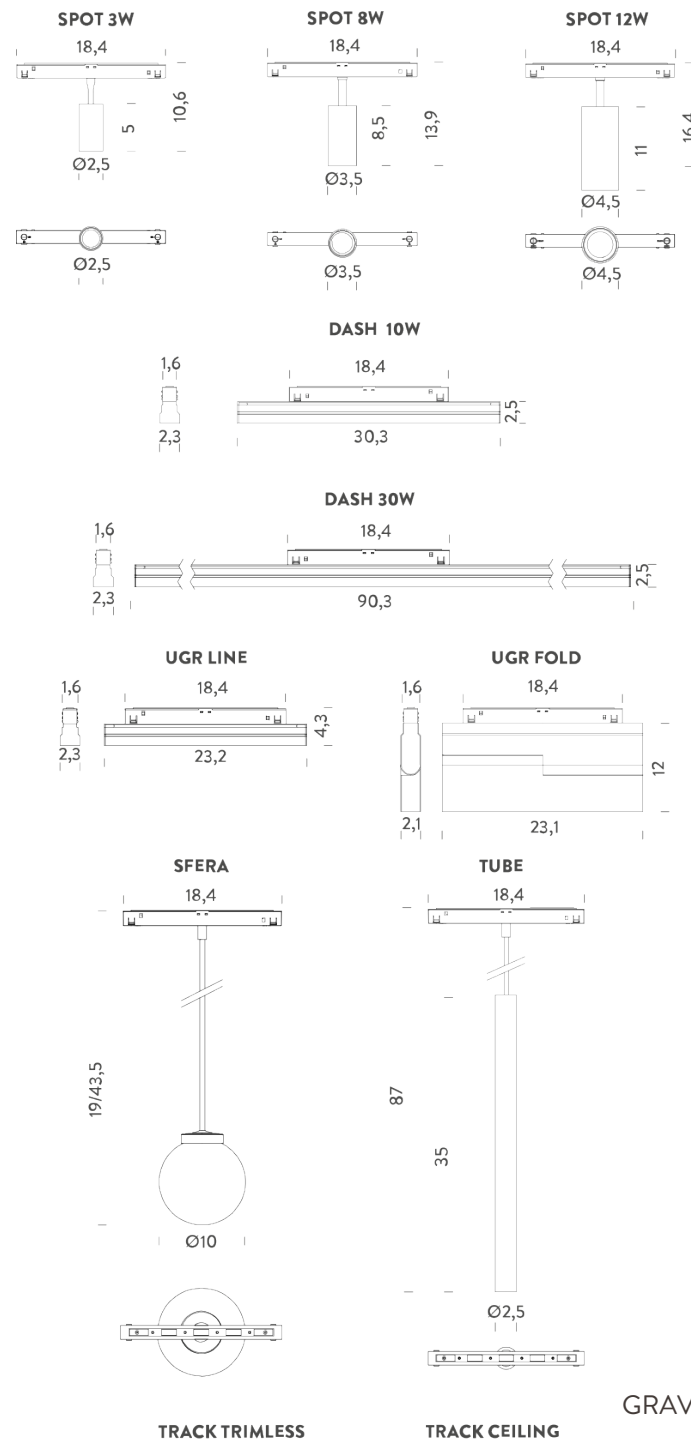

SPOT 3W | 2700K - 38°

LAMPING

Source	LED
Total power	3W
Emission	orientable
Switching	DALI
Tension	48V
Color temperature	2700K
Luminous flux	175lm
Typ CRI	90
IP class	20
Dimensions	ø2,5x18,4x10,6
Materials	Aluminium + polycarbonate
Notes	driver, track and accessories not included
Net lamp weight	0,1 kg

SPOT 3W | 3000K - 38°

LAMPING

Source	LED
Total power	3W
Emission	orientable
Switching	DALI
Tension	48V
Color temperature	3000K
Luminous flux	205lm
Typ CRI	90
IP class	20
Dimensions	ø2,5x18,4x10,6
Materials	Aluminium + polycarbonate
Notes	driver, track and accessories not included
Net lamp weight	0,1 kg

SPOT 8W | 2700K - 15°

LAMPING

Source	LED
Total power	8W
Emission	orientable
Switching	DALI
Tension	48V
Color temperature	2700K
Luminous flux	500lm
Typ CRI	90
IP class	20
Dimensions	ø3,5x18,4x13,9
Materials	Aluminium + polycarbonate
Notes	driver, track and accessories not included
Net lamp weight	0,15 kg

SPOT 8W | 2700K - 38°

LAMPING

Source	LED
Total power	8W
Emission	orientable
Switching	DALI
Tension	48V
Color temperature	2700K
Luminous flux	630lm
Typ CRI	90
IP class	20
Dimensions	ø3,5x18,4x13,9
Materials	Aluminium + polycarbonate
Notes	driver, track and accessories not included
Net lamp weight	0,15 kg