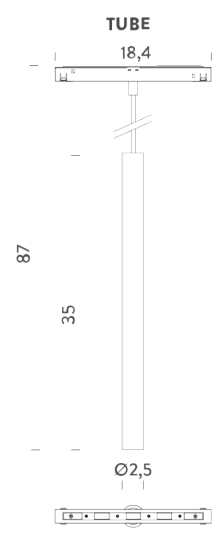

SPOT 12W | 2700K - 38°

LAMPING

Source	LED
Total power	12W
Emission	orientable
Switching	DALI
Tension	48V
Color temperature	2700K
Luminous flux	890lm
Typ CRI	90
IP class	20
Dimensions	ø4,5x18,4x16,4
Materials	Aluminium + polycarbonate
Notes	driver, track and accessories not included
Net lamp weight	0,23 kg

SPOT 12W | 3000K - 38°

LAMPING

Source	LED
Total power	12W
Emission	orientable
Switching	DALI
Tension	48V
Color temperature	3000K
Luminous flux	930lm
Typ CRI	90
IP class	20
Dimensions	ø4,5x18,4x16,4
Materials	Aluminium + polycarbonate
Notes	driver, track and accessories not included
Net lamp weight	0,23 kg

DASH 10W | 2700K

LAMPING

Source	Linear LED
Total power	10W
Emission	diffused
Switching	DALI
Tension	48V
Color temperature	2700K
Luminous flux	510lm
Typ CRI	90
IP class	20
Dimensions	30,3x2,3x2,5
Materials	Aluminium + polycarbonate
Notes	driver, track and accessories not included
Net lamp weight	0,16 kg

Codes

MFLE5303G47WAN

Structure

black

PACKAGE

Package 01

Dimension: 32x6,5x4,5 cm / Gross weight: 0,2 kg

Certificazioni