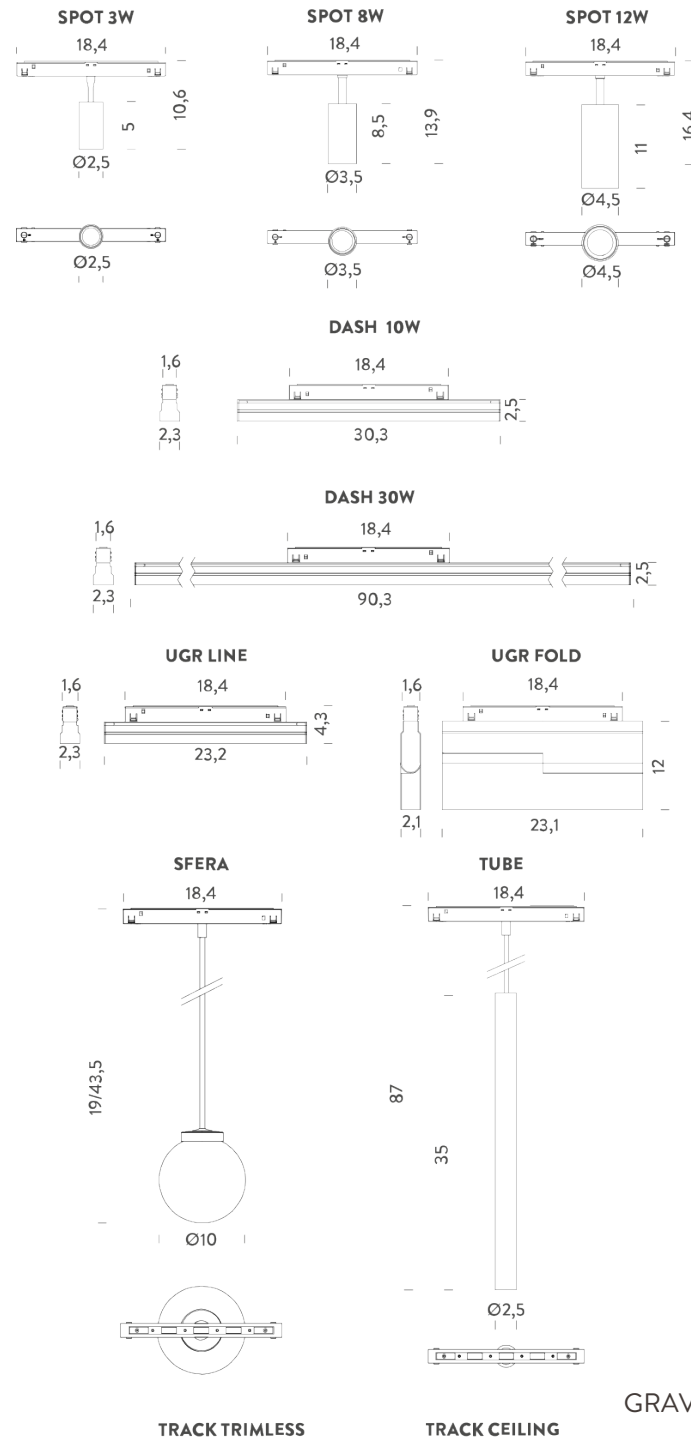

SPOT 3W | 2700K - 38°

LAMPING

Source	LED
Total power	3W
Emission	orientable
Switching	DALI
Tension	48V
Color temperature	2700K
Luminous flux	175lm
Typ CRI	90
IP class	20
Dimensions	ø2,5x18,4x10,6
Materials	Aluminium + polycarbonate
Notes	driver, track and accessories not included
Net lamp weight	0,1 kg

SPOT 8W | 3000K - 38°

LAMPING

Source	LED
Total power	8W
Emission	orientable
Switching	DALI
Tension	48V
Color temperature	3000K
Luminous flux	665lm
Typ CRI	90
IP class	20
Dimensions	ø3,5x18,4x13,9
Materials	Aluminium + polycarbonate
Notes	driver, track and accessories not included
Net lamp weight	0,15 kg

SPOT 12W | 2700K - 15°

LAMPING

Source	LED
Total power	12W
Emission	orientable
Switching	DALI
Tension	48V
Color temperature	2700K
Luminous flux	900lm
Typ CRI	90
IP class	20
Dimensions	ø4,5x18,4x16,4
Materials	Aluminium + polycarbonate
Notes	driver, track and accessories not included
Net lamp weight	0,23 kg

SPOT 12W | 2700K - 38°

LAMPING

Source	LED
Total power	12W
Emission	orientable
Switching	DALI
Tension	48V
Color temperature	2700K
Luminous flux	890lm
Typ CRI	90
IP class	20
Dimensions	ø4,5x18,4x16,4
Materials	Aluminium + polycarbonate
Notes	driver, track and accessories not included
Net lamp weight	0,23 kg