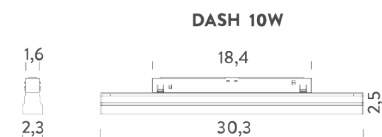

Codes

MFLE5309G47DAN

Structure

black

PACKAGE

Package 01

Dimension: 92x6,5x4,5 cm / Gross weight: 0,5 kg

Certificazioni