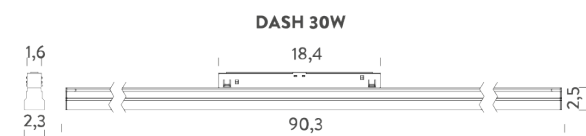

Codes

MFLE5303G47WAN

Structure

black

PACKAGE

Package 01

Dimension: 32x6,5x4,5 cm / Gross weight: 0,2 kg

Certificazioni