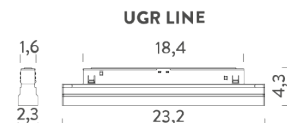

Codes

MFLE5309G47WAN

Structure

black

PACKAGE

Package 01

Dimension: 92x6,5x4,5 cm / Gross weight: 0,5 kg

Certificazioni

TRACK TRIMLESS

TRACK CEILING