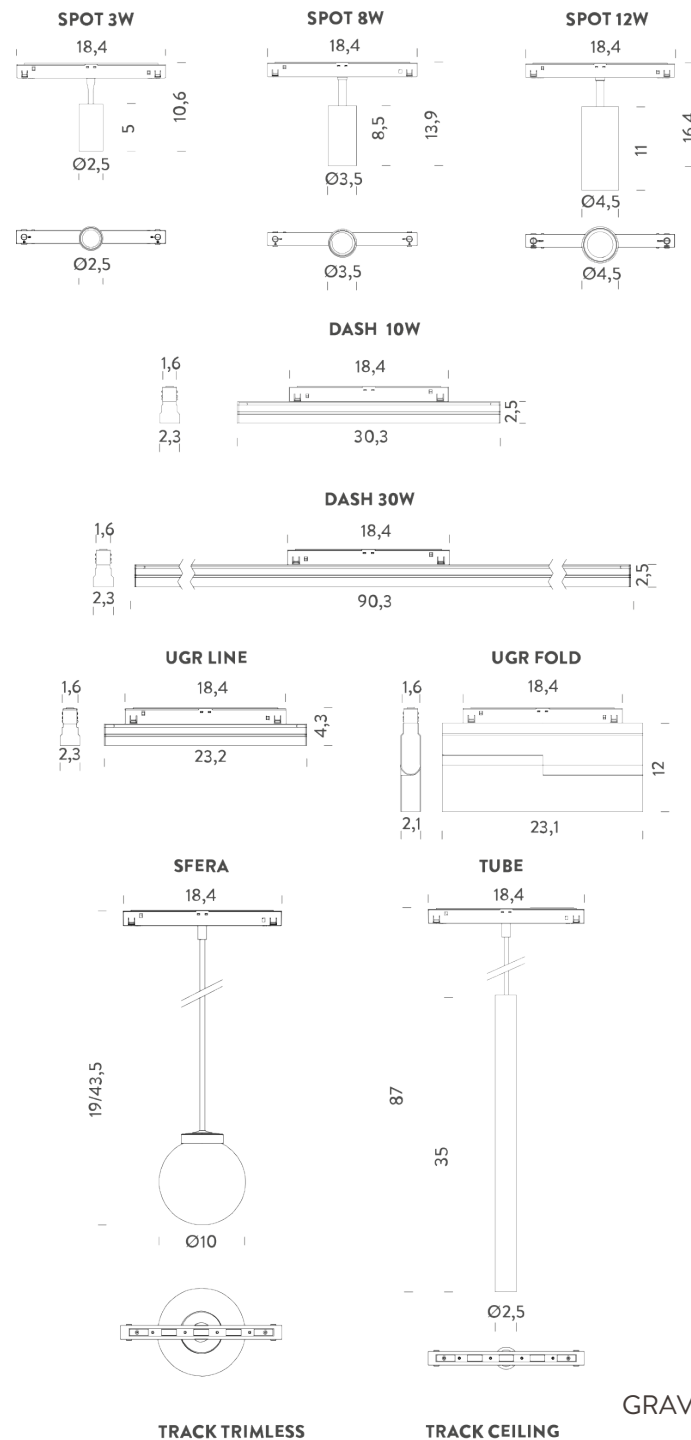

SPOT 12W | 2700K - 15°

LAMPING

Source	LED
Total power	12W
Emission	orientable
Switching	DALI
Tension	48V
Color temperature	2700K
Luminous flux	900lm
Typ CRI	90
IP class	20
Dimensions	ø4,5x18,4x16,4
Materials	Aluminium + polycarbonate
Notes	driver, track and accessories not included
Net lamp weight	0,23 kg

SPOT 12W | 2700K - 38°

LAMPING

Source	LED
Total power	12W
Emission	orientable
Switching	DALI
Tension	48V
Color temperature	2700K
Luminous flux	890lm
Typ CRI	90
IP class	20
Dimensions	ø4,5x18,4x16,4
Materials	Aluminium + polycarbonate
Notes	driver, track and accessories not included
Net lamp weight	0,23 kg

SPOT 12W | 3000K - 15°

LAMPING

Source	LED
Total power	12W
Emission	orientable
Switching	DALI
Tension	48V
Color temperature	3000K
Luminous flux	965lm
Typ CRI	90
IP class	20
Dimensions	ø4,5x18,4x16,4
Materials	Aluminium + polycarbonate
Notes	driver, track and accessories not included
Net lamp weight	0,23x kg

SPOT 12W | 3000K - 38°

LAMPING

Source	LED
Total power	12W
Emission	orientable
Switching	DALI
Tension	48V
Color temperature	3000K
Luminous flux	930lm
Typ CRI	90
IP class	20
Dimensions	ø4,5x18,4x16,4
Materials	Aluminium + polycarbonate
Notes	driver, track and accessories not included
Net lamp weight	0,23 kg