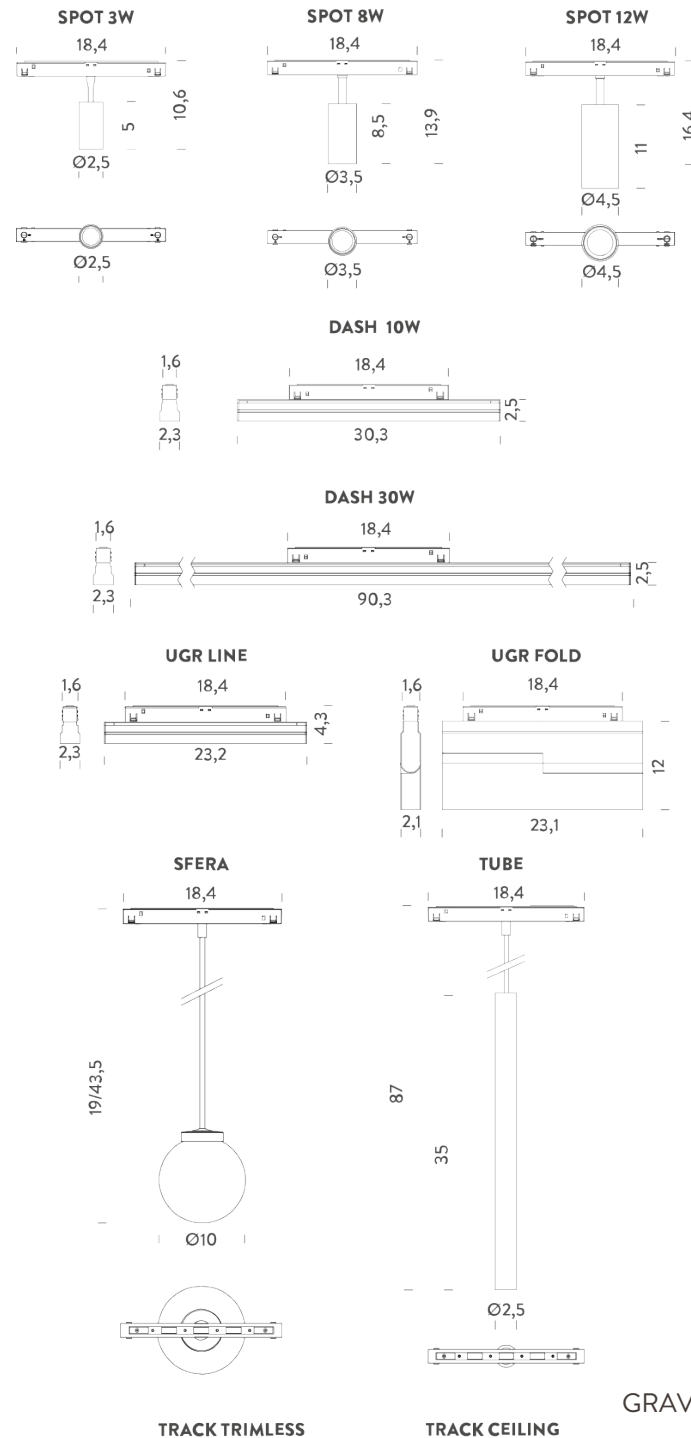

SPOT 3W | 2700K - 38°

LAMPING

Source	LED
Total power	3W
Emission	orientable
Switching	DALI
Tension	48V
Color temperature	2700K
Luminous flux	175lm
Typ CRI	90
IP class	20
Dimensions	ø2,5x18,4x10,6
Materials	Aluminium + polycarbonate
Notes	driver, track and accessories not included
Net lamp weight	0,1 kg

SPOT 8W | 3000K - 15°

LAMPING

Source	LED
Total power	8W
Emission	orientable
Switching	DALI
Tension	48V
Color temperature	3000K
Luminous flux	520lm
Typ CRI	90
IP class	20
Dimensions	ø3,5x18,4x13,9
Materials	Aluminium + polycarbonate
Notes	driver, track and accessories not included
Net lamp weight	0,15 kg

SPOT 8W | 3000K - 38°

LAMPING

Source	LED
Total power	8W
Emission	orientable
Switching	DALI
Tension	48V
Color temperature	3000K
Luminous flux	665lm
Typ CRI	90
IP class	20
Dimensions	ø3,5x18,4x13,9
Materials	Aluminium + polycarbonate
Notes	driver, track and accessories not included
Net lamp weight	0,15 kg

SPOT 12W | 2700K - 15°

LAMPING

Source	LED
Total power	12W
Emission	orientable
Switching	DALI
Tension	48V
Color temperature	2700K
Luminous flux	900lm
Typ CRI	90
IP class	20
Dimensions	ø4,5x18,4x16,4
Materials	Aluminium + polycarbonate
Notes	driver, track and accessories not included
Net lamp weight	0,23 kg