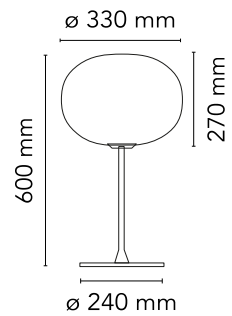

## Glo-Ball Table 1

Designed by Jasper Morrison, 1998

Halogen - 150W

Table/desk lamp providing diffused light. Diffuser consisting of an externally acid-etched, hand blown, flashed opaline glass and a die-cast threaded ring nut with alodine plating finish. Gray or black painted high-thickness steel base and stem and die-cast aluminum diffuser support. On the cable there is the electronic dimmer which allows the regulation of light brightness.

### Main specifications

EAN	8059607002261
Mounting	Table
Environments	Indoor dry location
Light Source Type	Bulb
Lamp category	Halogen
Lamp holders	E27
Ilcos	HSGS
Number of heads	1
Power (W)	150

### Physical

Colour	Silver
Cord length (mm)	1900
Net weight (kg)	6.7
Package volume (m3)	0.13
IP internal	20