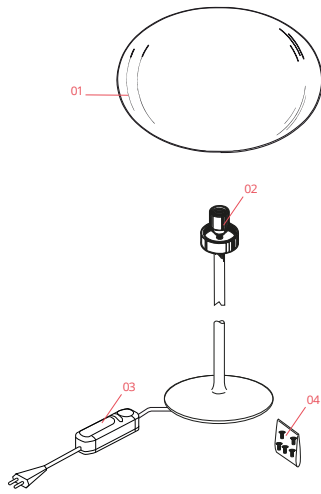

Spare Parts

01.	Glo-Ball 1 opal diffuser. Grey Base	F3050061
02.	New version lamp holder	RF2500200
04.	Kit of 5 white feed pads for base	RF3020100

DOWNLOAD