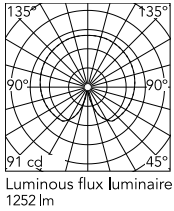

### Physical

Colour	Silver
Cord length (mm)	1900
Net weight (kg)	6.7
Package volume (m3)	0.13
IP internal	20

### Technical Drawings

2D [↓ ZIP](#)

3D [↓ ZIP](#)

[Bim](#) [↓ ZIP](#)

## Schematic light drawing