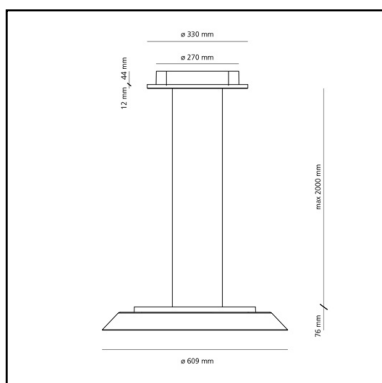

LUMINAIRE

- Watt: **30W**
- Voltage: **220-240V**
- Delivered lumen output: **2182lm**
- CCT: **2700K**
- Efficiency: **85%**
- Efficacy: **72.73lm/W**
- CRI: **90**
- Dimmable Typology: **Push**

DESCRIPTION

Febe boasts an understated shape despite being superior in performance, giving the light it emits the utmost importance, while almost disappearing from view in its surroundings owing to its simplicity and minimal thickness.

FEATURES

- Product Code: **0242W20A**
- Colour: **Dove grey**
- Installation: **Suspension**
- Material: **Methacrylare, polycarbonate**
- Series: **Design Collection**
- Environment: **Indoor**
- design by: **Ernesto Gismondi**

DIMENSIONS

- Width: **76 mm**
- Diameter: **610 mm**
- Base Width: **44 mm**
- Base Diameter: **270 mm**
- Max Height from ceiling: **2000 mm**
- Glow Wire Test: **750°**

SOURCES INCLUDED

- Category: **Led**
- Number: **4**
- Watt: **6.20W**
- Delivered lumen output: **630lm**
- Color temperature (K): **2700K**
- CRI: **90**
- Color Tolerance: **MacAdam 3SDCM**
- Efficacy: **102lm/W**
- Service Life: **50000-L70**