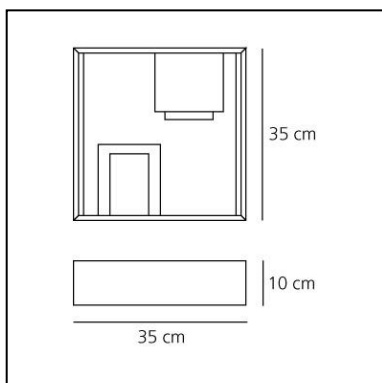

Fato

Gio Ponti

IP20   EAC  

LUMINAIRE

- Watt: **2x5W**
- Voltage: **220V-240V**

DESCRIPTION

A table or wall lamp, with geometrical metal screens creating light and dark, screened and clear, all enclosed in a square frame: it is both a light object and a lamp. A lighting sculpture with a strong styling connotation to the '60s. Structure in white enamelled, folded and welded plate.

DIMENSIONS

- Length: **350 mm**
- Width: **350 mm**
- Height: **100 mm**
- Glow Wire Test: **N/D°**

SOURCES NOT INCLUDED

- Category: **LED RETROFIT**
- Number: **2**
- Watt: **5W**
- Socket: **E14**

Fato gold

Gio Ponti

IP20   EAC 

LUMINAIRE

- Watt: **2x5W**
- Voltage: **220V-240V**

DESCRIPTION

A table or wall lamp, with geometrical metal screens creating light and dark, screened and clear, all enclosed in a square frame: it is both a light object and a lamp. A lighting sculpture with a strong styling connotation to the '60s. Structure in white enamelled, folded and welded plate. Ability to mount LED light source E14 (LED light source not included).

DIMENSIONS

- Length: **350 mm**
- Width: **350 mm**
- Height: **100 mm**

SOURCES NOT INCLUDED

- Category: **LED RETROFIT**
- Number: **2**
- Watt: **5W**
- Socket: **E14**