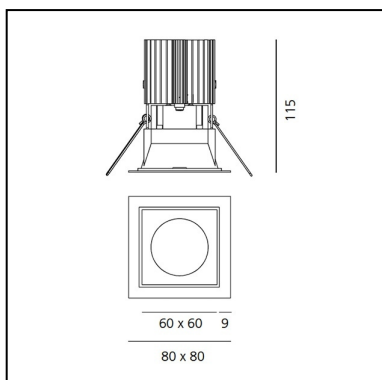

LUMINAIRE

- Watt: **13W**
- Voltage: **220-240 V**
- Delivered lumen output: **814lm**
- CCT: **2700K**
- Efficiency: **61%**
- Efficacy: **62.61lm/W**
- CRI: **90**

Notes

Driver 350mA SELV supplied separately.

DESCRIPTION

Everything is an innovative range of professional recessed light fittings created to deliver a high lighting performance, with an eye on energy saving and excellent visual comfort. A complete, flexible product range, extremely versatile in its many applications and able to meet challenging lighting performance criteria.

FEATURES

- Product Code: **M327220**
- Colour: **White trim / Black deflector**
- Installation: **Recessed**
- Material: **aluminium**
- Series: **Architectural Indoor**
- design by: **Ernesto Gismondi**

DIMENSIONS

- Length: **80 mm**
- Width: **80 mm**
- Cutout Width: **67 mm**
- Cutout length: **67 mm**
- Recessed depth: **115 mm**
- Cutout shape: **Squared**
- Weight: **kg 0.24**
- Glow Wire Test: **850°**
- Hole in false ceiling: **Thickness 1mm - 25mm**

SOURCES INCLUDED

- Category: **Led**
- Number: **1**
- Watt: **13W**
- Color temperature (K): **2700K**
- Color Tolerance: **MacAdam 3SDCM**
- Service Life: **L80 (9K) 50000h**