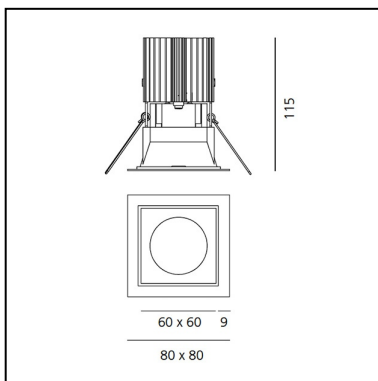

LUMINAIRE

- Watt: **13W**
- Voltage: **220-240 V**
- Delivered lumen output: **920lm**
- CCT: **3000K**
- Efficiency: **66%**
- Efficacy: **70.78lm/W**
- CRI: **90**

Notes

Driver 350mA SELV supplied separately.

DESCRIPTION

Everything is an innovative range of professional recessed light fittings created to deliver a high lighting performance, with an eye on energy saving and excellent visual comfort. A complete, flexible product range, extremely versatile in its many applications and able to meet challenging lighting performance criteria.

FEATURES

- Product Code: **M274010**
- Colour: **Black trim / Polished metal deflector**
- Installation: **Recessed**
- Material: **aluminium**
- Series: **Architectural Indoor**
- design by: **Ernesto Gismondi**

DIMENSIONS

- Length: **80 mm**
- Width: **80 mm**
- Cutout Width: **67 mm**
- Cutout length: **67 mm**
- Recessed depth: **115 mm**
- Cutout shape: **Squared**
- Weight: **kg 0.24**
- Glow Wire Test: **850°**
- Hole in false ceiling: **Thickness 1mm - 25mm**

SOURCES INCLUDED