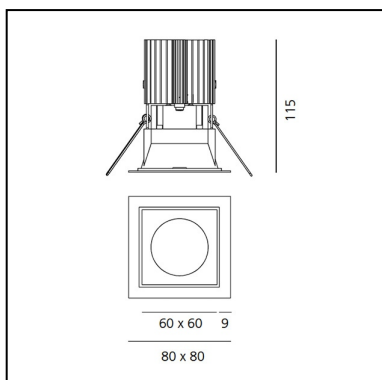

LUMINAIRE

- Watt: **13W**
- Voltage: **220-240 V**
- Delivered lumen output: **687lm**
- CCT: **3000K**
- Efficiency: **49%**
- Efficacy: **52.82lm/W**
- CRI: **90**

Notes

Driver 350mA SELV supplied separately.

DESCRIPTION

Everything is an innovative range of professional recessed light fittings created to deliver a high lighting performance, with an eye on energy saving and excellent visual comfort. A complete, flexible product range, extremely versatile in its many applications and able to meet challenging lighting performance criteria.

FEATURES

- Product Code: **M254410**
- Colour: **Black trim / Black deflector**
- Installation: **Recessed**
- Material: **aluminium**
- Series: **Architectural Indoor**
- design by: **Ernesto Gismondi**

DIMENSIONS

- Length: **80 mm**
- Width: **80 mm**
- Cutout Width: **67 mm**
- Cutout length: **67 mm**
- Recessed depth: **115 mm**
- Cutout shape: **Squared**
- Weight: **kg 0.24**
- Glow Wire Test: **850°**
- Hole in false ceiling: **Thickness 1mm - 25mm**

SOURCES INCLUDED

- Category: **Led**
- Number: **1**
- Watt: **13W**
- Color temperature (K): **3000K**
- CRI: **90**
- Color Tolerance: **MacAdam 3SDCM**
- Service Life: **L80 (9K) 50000h**