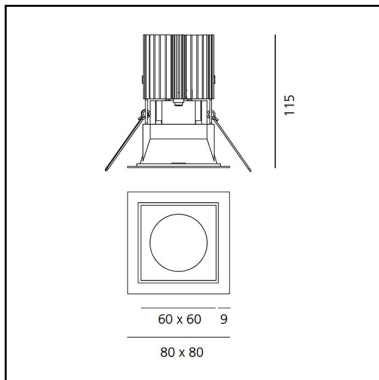

LUMINAIRE

- Watt: **13W**
- Voltage: **220-240 V**
- Delivered lumen output: **1037lm**
- CCT: **2700K**
- Efficiency: **78%**
- Efficacy: **79.80lm/W**
- CRI: **90**

Notes

Driver 350mA SELV supplied separately.

DESCRIPTION

Everything is an innovative range of professional recessed light fittings created to deliver a high lighting performance, with an eye on energy saving and excellent visual comfort. A complete, flexible product range, extremely versatile in its many applications and able to meet challenging lighting performance criteria.

FEATURES

- Product Code: **M330520**
- Colour: **White trim / Polished metal deflector**
- Installation: **Recessed**
- Material: **aluminium**
- Series: **Architectural Indoor**
- design by: **Ernesto Gismondi**

DIMENSIONS

- Length: **80 mm**
- Width: **80 mm**
- Cutout Width: **67 mm**
- Cutout length: **67 mm**
- Recessed depth: **115 mm**
- Cutout shape: **Squared**
- Weight: **kg 0.24**
- Glow Wire Test: **850°**
- Hole in false ceiling: **Thickness 1mm - 25mm**

SOURCES INCLUDED

- Category: **Led**
- Number: **1**
- Watt: **13W**
- Color temperature (K): **2700K**
- Color Tolerance: **MacAdam 3SDCM**
- Service Life: **L80 (9K) 50000h**