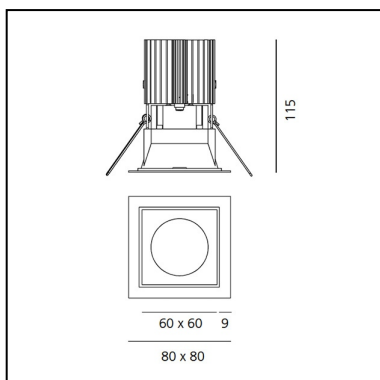

LUMINAIRE

- Watt: **13W**
- Voltage: **220-240 V**
- Delivered lumen output: **851lm**
- CCT: **3000K**
- Efficiency: **61%**
- Efficacy: **65.44lm/W**
- CRI: **90**

Notes

Driver 350mA SELV supplied separately.

DESCRIPTION

Everything is an innovative range of professional recessed light fittings created to deliver a high lighting performance, with an eye on energy saving and excellent visual comfort. A complete, flexible product range, extremely versatile in its many applications and able to meet challenging lighting performance criteria.

FEATURES

- Product Code: **M254020**
- Colour: **White trim / Black deflector**
- Installation: **Recessed**
- Material: **aluminium**
- Series: **Architectural Indoor**
- design by: **Ernesto Gismondi**

DIMENSIONS

- Length: **80 mm**
- Width: **80 mm**
- Cutout Width: **67 mm**
- Cutout length: **67 mm**
- Recessed depth: **115 mm**
- Cutout shape: **Squared**
- Weight: **kg 0.24**
- Glow Wire Test: **850°**
- Hole in false ceiling: **Thickness 1mm - 25mm**

SOURCES INCLUDED

- Category: **Led**
- Number: **1**
- Watt: **13W**
- Color temperature (K): **3000K**
- CRI: **90**
- Color Tolerance: **MacAdam 3SDCM**
- Service Life: **L80 (9K) 50000h**