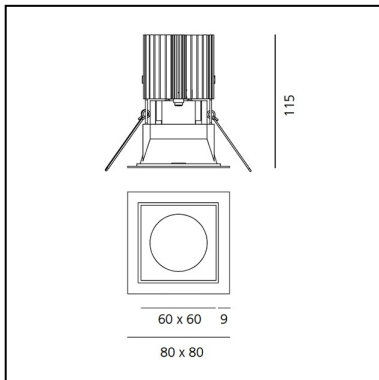

LUMINAIRE

- Watt: **13W**
- Voltage: **220-240 V**
- Delivered lumen output: **920lm**
- CCT: **3000K**
- Efficiency: **66%**
- Efficacy: **70.78lm/W**
- CRI: **90**

Notes

Driver 350mA SELV supplied separately.

DESCRIPTION

Everything is an innovative range of professional recessed light fittings created to deliver a high lighting performance, with an eye on energy saving and excellent visual comfort. A complete, flexible product range, extremely versatile in its many applications and able to meet challenging lighting performance criteria.

FEATURES

- Product Code: **M274020**
- Colour: **White trim / Polished metal deflector**
- Installation: **Recessed**
- Material: **aluminium**
- Series: **Architectural Indoor**
- design by: **Ernesto Gismondi**

DIMENSIONS

- Length: **80 mm**
- Width: **80 mm**
- Cutout Width: **67 mm**
- Cutout length: **67 mm**
- Recessed depth: **115 mm**
- Cutout shape: **Squared**
- Weight: **kg 0.24**
- Glow Wire Test: **850°**
- Hole in false ceiling: **Thickness 1mm - 25mm**

SOURCES INCLUDED