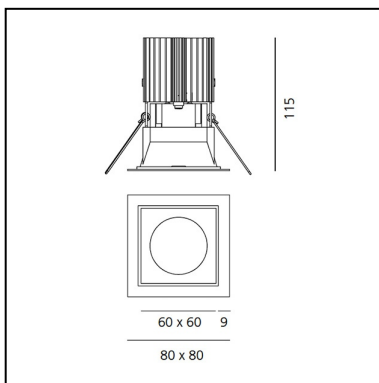

LUMINAIRE

- Watt: **13W**
- Voltage: **220-240 V**
- Delivered lumen output: **1084lm**
- CCT: **3000K**
- Efficiency: **78%**
- Efficacy: **83.40lm/W**
- CRI: **90**

Notes

Driver 350mA SELV supplied separately.

DESCRIPTION

Everything is an innovative range of professional recessed light fittings created to deliver a high lighting performance, with an eye on energy saving and excellent visual comfort. A complete, flexible product range, extremely versatile in its many applications and able to meet challenging lighting performance criteria.

FEATURES

- Product Code: **M273620**
- Colour: **White trim / Polished metal deflector**
- Installation: **Recessed**
- Material: **aluminium**
- Series: **Architectural Indoor**
- design by: **Ernesto Gismondi**

DIMENSIONS

- Length: **80 mm**
- Width: **80 mm**
- Cutout Width: **67 mm**
- Cutout length: **67 mm**
- Recessed depth: **115 mm**
- Cutout shape: **Squared**
- Weight: **kg 0.24**
- Glow Wire Test: **850°**
- Hole in false ceiling: **Thickness 1mm - 25mm**

SOURCES INCLUDED