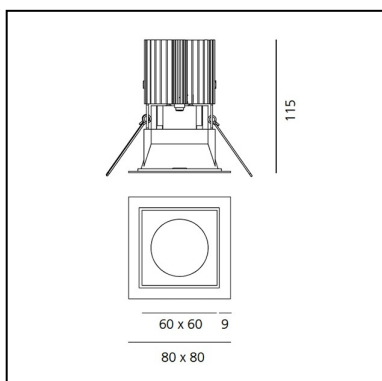

LUMINAIRE

- Watt: **13W**
- Voltage: **220-240 V**
- Delivered lumen output: **880lm**
- CCT: **2700K**
- Efficiency: **66%**
- Efficacy: **67.73lm/W**
- CRI: **90**

Notes

Driver 350mA SELV supplied separately.

DESCRIPTION

Everything is an innovative range of professional recessed light fittings created to deliver a high lighting performance, with an eye on energy saving and excellent visual comfort. A complete, flexible product range, extremely versatile in its many applications and able to meet challenging lighting performance criteria.

FEATURES

- Product Code: **M330720**
- Colour: **White trim / Polished metal deflector**
- Installation: **Recessed**
- Material: **aluminium**
- Series: **Architectural Indoor**
- design by: **Ernesto Gismondi**

DIMENSIONS

- Length: **80 mm**
- Width: **80 mm**
- Cutout Width: **67 mm**
- Cutout length: **67 mm**
- Recessed depth: **115 mm**
- Cutout shape: **Squared**
- Weight: **kg 0.24**
- Glow Wire Test: **850°**
- Hole in false ceiling: **Thickness 1mm - 25mm**

SOURCES INCLUDED

- Category: **Led**
- Number: **1**
- Watt: **13W**
- Color temperature (K): **2700K**
- Color Tolerance: **MacAdam 3SDCM**
- Service Life: **L80 (9K) 50000h**