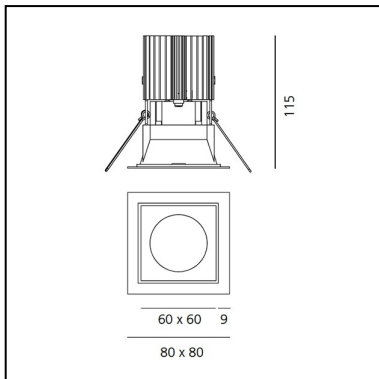

LUMINAIRE

- Watt: **13W**
- Voltage: **220-240 V**
- Delivered lumen output: **986lm**
- CCT: **2700K**
- Efficiency: **74%**
- Efficacy: **75.81lm/W**
- CRI: **90**

Notes

Driver 350mA SELV supplied separately.

DESCRIPTION

Everything is an innovative range of professional recessed light fittings created to deliver a high lighting performance, with an eye on energy saving and excellent visual comfort. A complete, flexible product range, extremely versatile in its many applications and able to meet challenging lighting performance criteria.

FEATURES

- Product Code: **M327120**
- Colour: **White trim / White deflector**
- Installation: **Recessed**
- Material: **aluminium**
- Series: **Architectural Indoor**
- design by: **Ernesto Gismondi**

DIMENSIONS

- Length: **80 mm**
- Width: **80 mm**
- Cutout Width: **67 mm**
- Cutout length: **67 mm**
- Recessed depth: **115 mm**
- Cutout shape: **Squared**
- Weight: **kg 0.24**
- Glow Wire Test: **850°**
- Hole in false ceiling: **Thickness 1mm - 25mm**

SOURCES INCLUDED

- Category: **Led**
- Number: **1**
- Watt: **13W**
- Color temperature (K): **2700K**
- Color Tolerance: **MacAdam 3SDCM**
- Service Life: **L80 (9K) 50000h**