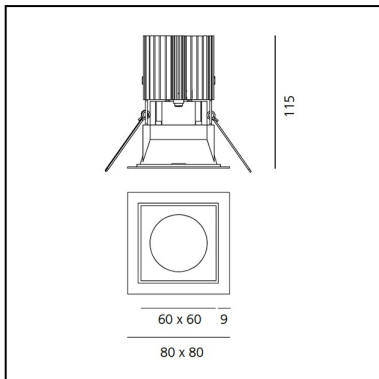

Everything 80 - Square - Trim - 46° 2700k - Black trim / Black deflector

Ernesto Gismondi

IP20/44 

LUMINAIRE

- Watt: **13W**
- Voltage: **220-240 V**
- Delivered lumen output: **657lm**
- CCT: **2700K**
- Efficiency: **49%**
- Efficacy: **50.54lm/W**
- CRI: **90**

DIMENSIONS

- Length: **80 mm**
- Width: **80 mm**
- Cutout Width: **67 mm**
- Cutout length: **67 mm**
- Recessed depth: **115 mm**
- Cutout shape: **Squared**
- Weight: **kg 0.24**
- Glow Wire Test: **850°**
- Hole in false ceiling: **Thickness 1mm - 25mm**