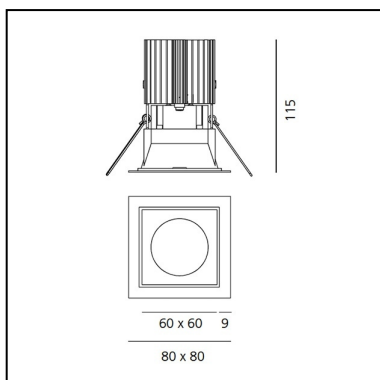

LUMINAIRE

- Watt: **13W**
- Voltage: **220-240 V**
- Delivered lumen output: **657lm**
- CCT: **2700K**
- Efficiency: **49%**
- Efficacy: **50.54lm/W**
- CRI: **90**

Notes

Driver 350mA SELV supplied separately.

DESCRIPTION

Everything is an innovative range of professional recessed light fittings created to deliver a high lighting performance, with an eye on energy saving and excellent visual comfort. A complete, flexible product range, extremely versatile in its many applications and able to meet challenging lighting performance criteria.

FEATURES

- Product Code: **M327460**
- Colour: **Silver trim / Black deflector**
- Installation: **Recessed**
- Material: **aluminium**
- Series: **Architectural Indoor**
- design by: **Ernesto Gismondi**

DIMENSIONS

- Length: **80 mm**
- Width: **80 mm**
- Cutout Width: **67 mm**
- Cutout length: **67 mm**
- Recessed depth: **115 mm**
- Cutout shape: **Squared**
- Weight: **kg 0.24**
- Glow Wire Test: **850°**
- Hole in false ceiling: **Thickness 1mm - 25mm**

SOURCES INCLUDED

- Category: **Led**
- Number: **1**
- Watt: **13W**
- Color temperature (K): **2700K**
- Color Tolerance: **MacAdam 3SDCM**
- Service Life: **L80 (9K) 50000h**