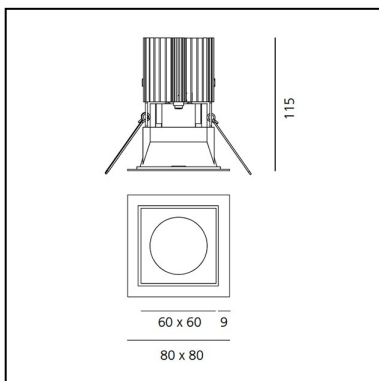

LUMINAIRE

- Watt: **13W**
- Voltage: **220-240 V**
- Delivered lumen output: **880lm**
- CCT: **2700K**
- Efficiency: **66%**
- Efficacy: **67.73lm/W**
- CRI: **90**

Notes

Driver 350mA SELV supplied separately.

DESCRIPTION

Everything is an innovative range of professional recessed light fittings created to deliver a high lighting performance, with an eye on energy saving and excellent visual comfort. A complete, flexible product range, extremely versatile in its many applications and able to meet challenging lighting performance criteria.

FEATURES

- Product Code: **M330710**
- Colour: **Black trim / Polished metal deflector**
- Installation: **Recessed**
- Material: **aluminium**
- Series: **Architectural Indoor**
- design by: **Ernesto Gismondi**

DIMENSIONS

- Length: **80 mm**
- Width: **80 mm**
- Cutout Width: **67 mm**
- Cutout length: **67 mm**
- Recessed depth: **115 mm**
- Cutout shape: **Squared**
- Weight: **kg 0.24**
- Glow Wire Test: **850°**
- Hole in false ceiling: **Thickness 1mm - 25mm**

SOURCES INCLUDED

- Category: **Led**
- Number: **1**
- Watt: **13W**
- Color temperature (K): **2700K**
- Color Tolerance: **MacAdam 3SDCM**
- Service Life: **L80 (9K) 50000h**