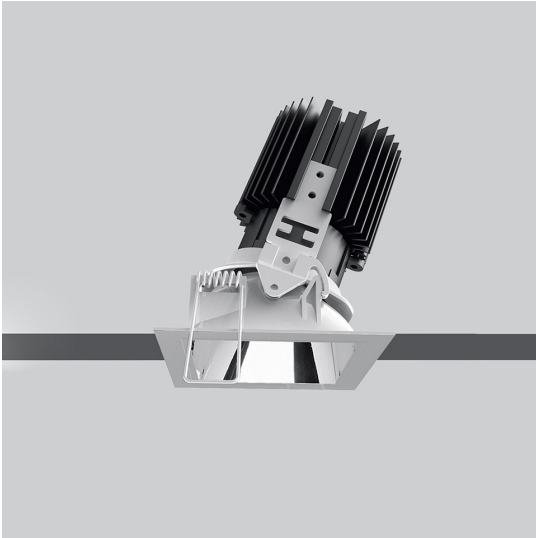

Everything 80 - Square - Trim - Adjustable - 23° 2700k - Silver trim / Black deflector

Ernesto Gismondi

IP20/44