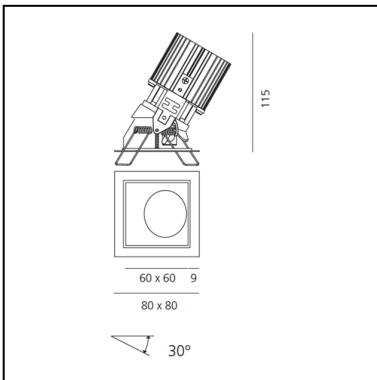

LUMINAIRE

- Watt: **13W**
- Voltage: **220-240 V**
- Delivered lumen output: **1037lm**
- CCT: **2700K**
- Efficiency: **78%**
- Efficacy: **79.80lm/W**
- CRI: **90**

Notes

Driver 350mA SELV supplied separately.

DESCRIPTION

Everything is an innovative range of professional recessed light fittings created to deliver a high lighting performance, with an eye on energy saving and excellent visual comfort. A complete, flexible product range, extremely versatile in its many applications and able to meet challenging lighting performance criteria.

FEATURES

- Product Code: **M330515**
- Colour: **Black trim / Polished metal deflector**
- Installation: **Recessed**
- Material: **aluminium**
- Series: **Architectural Indoor**
- design by: **Ernesto Gismondi**

DIMENSIONS

- Length: **80 mm**
- Width: **80 mm**
- Cutout Width: **67 mm**
- Cutout length: **67 mm**
- Recessed depth: **115 mm**
- Inclination: **30°**
- Cutout shape: **Squared**
- Weight: **kg 0.24**
- Glow Wire Test: **850°**
- Hole in false ceiling: **Thickness 1mm - 25mm**

SOURCES INCLUDED