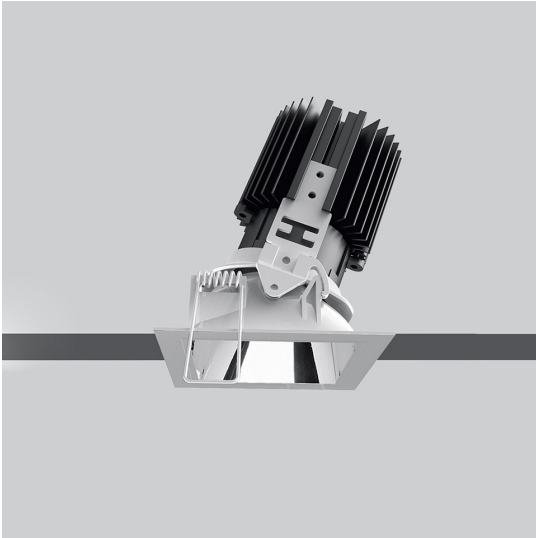

Everything 80 - Square - Trim - Adjustable - 23° 3000k - White trim / Polished metal deflector

Ernesto Gismondi

IP20/44