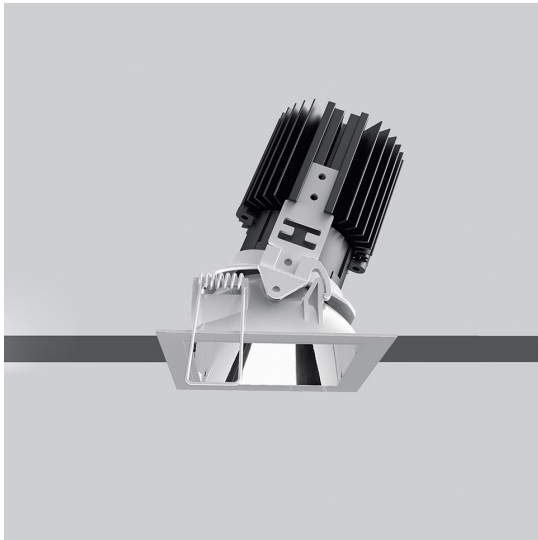

Everything 80 - Square - Trim - Adjustable - 23° 3000k - Black trim / Polished metal deflector

Ernesto Gismondi

IP20/44