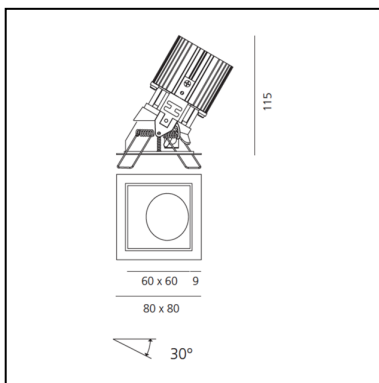

Everything 80 - Square - Trim - Adjustable - 23° 2700k - Black trim / Black deflector

Ernesto Gismondi

IP20/44 

LUMINAIRE

- Watt: **13W**
- Voltage: **220-240 V**
- Delivered lumen output: **814lm**
- CCT: **2700K**
- Efficiency: **61%**
- Efficacy: **62.61lm/W**
- CRI: **90**

DIMENSIONS

- Length: **80 mm**
- Width: **80 mm**
- Cutout Width: **67 mm**
- Cutout length: **67 mm**
- Recessed depth: **115 mm**
- Inclination: **30°**
- Cutout shape: **Squared**
- Weight: **kg 0.24**
- Glow Wire Test: **850°**
- Hole in false ceiling: **Thickness 1mm - 25mm**