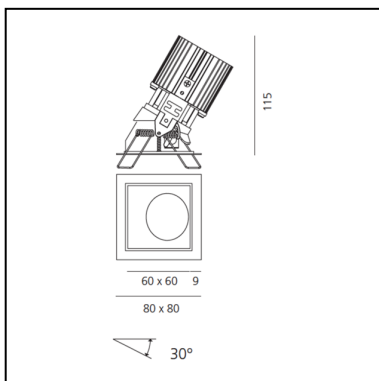

LUMINAIRE

- Watt: **13W**
- Voltage: **220-240 V**
- Delivered lumen output: **1030lm**
- CCT: **3000K**
- Efficiency: **74%**
- Efficacy: **79.23lm/W**
- CRI: **90**

Notes

Driver 350mA SELV supplied separately.

DESCRIPTION

Everything is an innovative range of professional recessed light fittings created to deliver a high lighting performance, with an eye on energy saving and excellent visual comfort. A complete, flexible product range, extremely versatile in its many applications and able to meet challenging lighting performance criteria.

FEATURES

- Product Code: **M253825**
- Colour: **White trim / White deflector**
- Installation: **Recessed**
- Material: **aluminium**
- Series: **Architectural Indoor**
- design by: **Ernesto Gismondi**

DIMENSIONS

- Length: **80 mm**
- Width: **80 mm**
- Cutout Width: **67 mm**
- Cutout length: **67 mm**
- Recessed depth: **115 mm**
- Inclination: **30°**
- Cutout shape: **Squared**
- Weight: **kg 0.24**
- Glow Wire Test: **850°**
- Hole in false ceiling: **Thickness 1mm - 25mm**

SOURCES INCLUDED