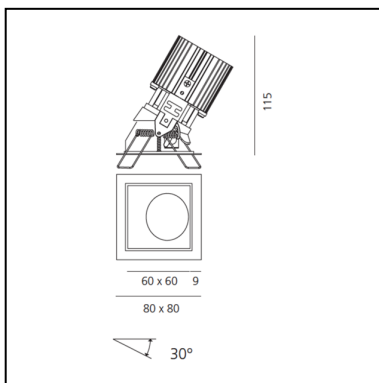

LUMINAIRE

- Watt: **13W**
- Voltage: **220-240 V**
- Delivered lumen output: **814lm**
- CCT: **2700K**
- Efficiency: **61%**
- Efficacy: **62.61lm/W**
- CRI: **90**

Notes

Driver 350mA SELV supplied separately.

DESCRIPTION

Everything is an innovative range of professional recessed light fittings created to deliver a high lighting performance, with an eye on energy saving and excellent visual comfort. A complete, flexible product range, extremely versatile in its many applications and able to meet challenging lighting performance criteria.

FEATURES

- Product Code: **M327225**
- Colour: **White trim / Black deflector**
- Installation: **Recessed**
- Material: **aluminium**
- Series: **Architectural Indoor**
- design by: **Ernesto Gismondi**

DIMENSIONS

- Length: **80 mm**
- Width: **80 mm**
- Cutout Width: **67 mm**
- Cutout length: **67 mm**
- Recessed depth: **115 mm**
- Inclination: **30°**
- Cutout shape: **Squared**
- Weight: **kg 0.24**
- Glow Wire Test: **850°**
- Hole in false ceiling: **Thickness 1mm - 25mm**

SOURCES INCLUDED