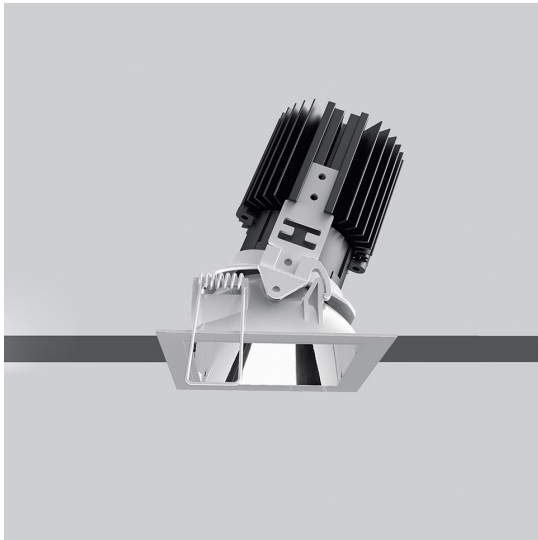

Everything 80 - Square - Trim - Adjustable - 23° 2700k - White trim / Black deflector

Ernesto Gismondi

IP20/44