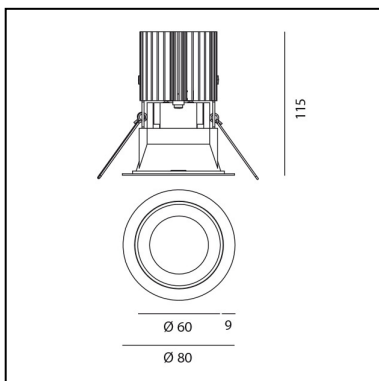

LUMINAIRE

- Watt: **13W**
- Voltage: **220-240 V**
- Delivered lumen output: **892lm**
- CCT: **3000K**
- Efficiency: **64%**
- Efficacy: **68.64lm/W**
- CRI: **90**

Notes

Driver 350mA SELV supplied separately.

DESCRIPTION

Everything is an innovative range of professional recessed light fittings created to deliver a high lighting performance, with an eye on energy saving and excellent visual comfort. A complete, flexible product range, extremely versatile in its many applications and able to meet challenging lighting performance criteria.

FEATURES

- Product Code: **M279020**
- Colour: **White trim / Polished metal deflector**
- Installation: **Recessed**
- Material: **aluminium**
- Series: **Architectural Indoor**
- design by: **Ernesto Gismondi**

DIMENSIONS

- Diameter: **80 mm**
- Cutout diameter: **69 mm**
- Recessed depth: **115 mm**
- Cutout shape: **Rounded**
- Weight: **kg 0.24**
- Glow Wire Test: **850°**
- Hole in false ceiling: **Thickness 1mm - 25mm**

SOURCES INCLUDED

- Category: **Led**
- Number: **1**
- Watt: **13W**
- Color temperature (K): **3000K**
- CRI: **90**
- Color Tolerance: **MacAdam 3SDCM**
- Service Life: **L80 (9K) 50000h**