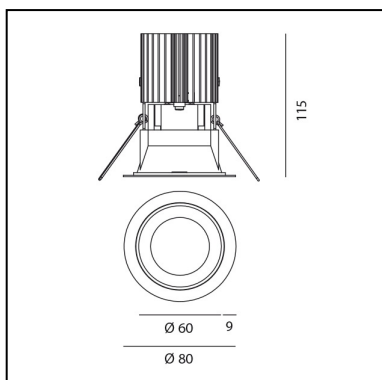

LUMINAIRE

- Watt: **13W**
- Voltage: **220-240 V**
- Delivered lumen output: **1038lm**
- CCT: **3000K**
- Efficiency: **75%**
- Efficacy: **79.87lm/W**
- CRI: **90**

Notes

Driver 350mA SELV supplied separately.

DESCRIPTION

Everything is an innovative range of professional recessed light fittings created to deliver a high lighting performance, with an eye on energy saving and excellent visual comfort. A complete, flexible product range, extremely versatile in its many applications and able to meet challenging lighting performance criteria.

FEATURES

- Product Code: **M251020**
- Colour: **White trim / White deflector**
- Installation: **Recessed**
- Material: **aluminium**
- Series: **Architectural Indoor**
- design by: **Ernesto Gismondi**

DIMENSIONS

- Diameter: **80 mm**
- Cutout diameter: **69 mm**
- Recessed depth: **115 mm**
- Cutout shape: **Rounded**
- Weight: **kg 0.24**
- Glow Wire Test: **850°**
- Hole in false ceiling: **Thickness 1mm - 25mm**

SOURCES INCLUDED

- Category: **Led**
- Number: **1**
- Watt: **13W**
- Color temperature (K): **3000K**
- CRI: **90**
- Color Tolerance: **MacAdam 3SDCM**
- Service Life: **L80 (9K) 50000h**