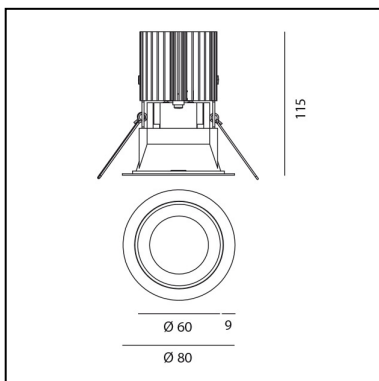

LUMINAIRE

- Watt: **13W**
- Voltage: **220-240 V**
- Delivered lumen output: **854lm**
- CCT: **2700K**
- Efficiency: **64%**
- Efficacy: **65.68lm/W**
- CRI: **90**

Notes

Driver 350mA SELV supplied separately.

DESCRIPTION

Everything is an innovative range of professional recessed light fittings created to deliver a high lighting performance, with an eye on energy saving and excellent visual comfort. A complete, flexible product range, extremely versatile in its many applications and able to meet challenging lighting performance criteria.

FEATURES

- Product Code: **M331320**
- Colour: **White trim / Polished metal deflector**
- Installation: **Recessed**
- Material: **aluminium**
- Series: **Architectural Indoor**
- design by: **Ernesto Gismondi**

DIMENSIONS

- Diameter: **80 mm**
- Cutout diameter: **69 mm**
- Recessed depth: **115 mm**
- Cutout shape: **Rounded**
- Weight: **kg 0.24**
- Glow Wire Test: **850°**
- Hole in false ceiling: **Thickness 1mm - 25mm**

SOURCES INCLUDED

- Category: **Led**
- Number: **1**
- Watt: **13W**
- Color temperature (K): **2700K**
- Color Tolerance: **MacAdam 3SDCM**
- Service Life: **L80 (9K) 50000h**