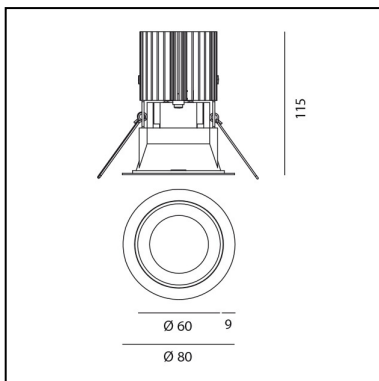

LUMINAIRE

- Watt: **13W**
- Voltage: **220-240 V**
- Delivered lumen output: **890lm**
- CCT: **3000K**
- Efficiency: **64%**
- Efficacy: **68.43lm/W**
- CRI: **90**

Notes

Driver 350mA SELV supplied separately.

DESCRIPTION

Everything is an innovative range of professional recessed light fittings created to deliver a high lighting performance, with an eye on energy saving and excellent visual comfort. A complete, flexible product range, extremely versatile in its many applications and able to meet challenging lighting performance criteria.

FEATURES

- Product Code: **M251810**
- Colour: **Black trim / Black deflector**
- Installation: **Recessed**
- Material: **aluminium**
- Series: **Architectural Indoor**
- design by: **Ernesto Gismondi**

DIMENSIONS

- Diameter: **80 mm**
- Cutout diameter: **69 mm**
- Recessed depth: **115 mm**
- Cutout shape: **Rounded**
- Weight: **kg 0.24**
- Glow Wire Test: **850°**
- Hole in false ceiling: **Thickness 1mm - 25mm**

SOURCES INCLUDED

- Category: **Led**
- Number: **1**
- Watt: **13W**
- Color temperature (K): **3000K**
- CRI: **90**
- Color Tolerance: **MacAdam 3SDCM**
- Service Life: **L80 (9K) 50000h**