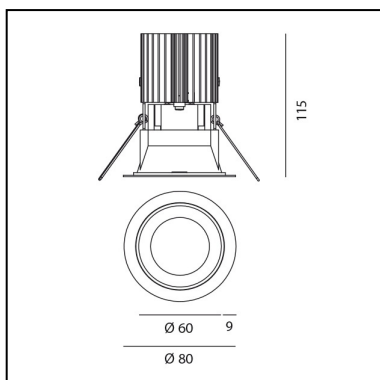

LUMINAIRE

- Watt: **13W**
- Voltage: **220-240 V**
- Delivered lumen output: **872lm**
- CCT: **3000K**
- Efficiency: **63%**
- Efficacy: **67.04lm/W**
- CRI: **90**

Notes

Driver 350mA SELV supplied separately.

DESCRIPTION

Everything is an innovative range of professional recessed light fittings created to deliver a high lighting performance, with an eye on energy saving and excellent visual comfort. A complete, flexible product range, extremely versatile in its many applications and able to meet challenging lighting performance criteria.

FEATURES

- Product Code: **M251660**
- Colour: **Silver trim / Black deflector**
- Installation: **Recessed**
- Material: **aluminium**
- Series: **Architectural Indoor**
- design by: **Ernesto Gismondi**

DIMENSIONS

- Diameter: **80 mm**
- Cutout diameter: **69 mm**
- Recessed depth: **115 mm**
- Cutout shape: **Rounded**
- Weight: **kg 0.24**
- Glow Wire Test: **850°**
- Hole in false ceiling: **Thickness 1mm - 25mm**

SOURCES INCLUDED

- Category: **Led**
- Number: **1**
- Watt: **13W**
- Color temperature (K): **3000K**
- CRI: **90**
- Color Tolerance: **MacAdam 3SDCM**
- Service Life: **L80 (9K) 50000h**