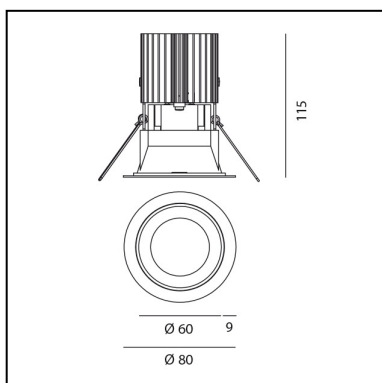

LUMINAIRE

- Watt: **13W**
- Voltage: **220-240 V**
- Delivered lumen output: **1016lm**
- CCT: **2700K**
- Efficiency: **76%**
- Efficacy: **78.16lm/W**
- CRI: **90**

Notes

Driver 350mA SELV supplied separately.

DESCRIPTION

Everything is an innovative range of professional recessed light fittings created to deliver a high lighting performance, with an eye on energy saving and excellent visual comfort. A complete, flexible product range, extremely versatile in its many applications and able to meet challenging lighting performance criteria.

FEATURES

- Product Code: **M331120**
- Colour: **White trim / Polished metal deflector**
- Installation: **Recessed**
- Material: **aluminium**
- Series: **Architectural Indoor**
- design by: **Ernesto Gismondi**

DIMENSIONS

- Diameter: **80 mm**
- Cutout diameter: **69 mm**
- Recessed depth: **115 mm**
- Cutout shape: **Rounded**
- Weight: **kg 0.24**
- Glow Wire Test: **850°**
- Hole in false ceiling: **Thickness 1mm - 25mm**

SOURCES INCLUDED

- Category: **Led**
- Number: **1**
- Watt: **13W**
- Color temperature (K): **2700K**
- Color Tolerance: **MacAdam 3SDCM**
- Service Life: **L80 (9K) 50000h**