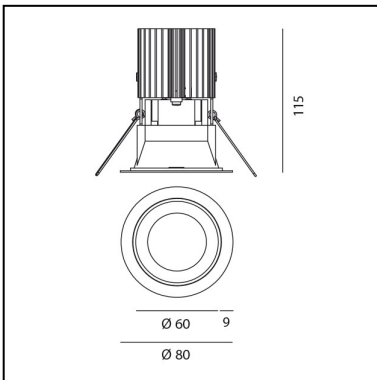

LUMINAIRE

- Watt: **13W**
- Voltage: **220-240 V**
- Delivered lumen output: **892lm**
- CCT: **3000K**
- Efficiency: **64%**
- Efficacy: **68.64lm/W**
- CRI: **90**

Notes

Driver 350mA SELV supplied separately.

DESCRIPTION

Everything is an innovative range of professional recessed light fittings created to deliver a high lighting performance, with an eye on energy saving and excellent visual comfort. A complete, flexible product range, extremely versatile in its many applications and able to meet challenging lighting performance criteria.

FEATURES

- Product Code: **M279010**
- Colour: **Black trim / Polished metal deflector**
- Installation: **Recessed**
- Material: **aluminium**
- Series: **Architectural Indoor**
- design by: **Ernesto Gismondi**

DIMENSIONS

- Diameter: **80 mm**
- Cutout diameter: **69 mm**
- Recessed depth: **115 mm**
- Cutout shape: **Rounded**
- Weight: **kg 0.24**
- Glow Wire Test: **850°**
- Hole in false ceiling: **Thickness 1mm - 25mm**

SOURCES INCLUDED

- Category: **Led**
- Number: **1**
- Watt: **13W**
- Color temperature (K): **3000K**
- CRI: **90**
- Color Tolerance: **MacAdam 3SDCM**
- Service Life: **L80 (9K) 50000h**