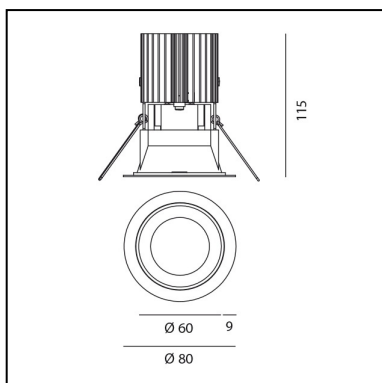

LUMINAIRE

- Watt: **13W**
- Voltage: **220-240 V**
- Delivered lumen output: **890lm**
- CCT: **3000K**
- Efficiency: **64%**
- Efficacy: **68.43lm/W**
- CRI: **90**

Notes

Driver 350mA SELV supplied separately.

DESCRIPTION

Everything is an innovative range of professional recessed light fittings created to deliver a high lighting performance, with an eye on energy saving and excellent visual comfort. A complete, flexible product range, extremely versatile in its many applications and able to meet challenging lighting performance criteria.

FEATURES

- Product Code: **M251820**
- Colour: **White trim / Black deflector**
- Installation: **Recessed**
- Material: **aluminium**
- Series: **Architectural Indoor**
- design by: **Ernesto Gismondi**

DIMENSIONS

- Diameter: **80 mm**
- Cutout diameter: **69 mm**
- Recessed depth: **115 mm**
- Cutout shape: **Rounded**
- Weight: **kg 0.24**
- Glow Wire Test: **850°**
- Hole in false ceiling: **Thickness 1mm - 25mm**

SOURCES INCLUDED

- Category: **Led**
- Number: **1**
- Watt: **13W**
- Color temperature (K): **3000K**
- CRI: **90**
- Color Tolerance: **MacAdam 3SDCM**
- Service Life: **L80 (9K) 50000h**