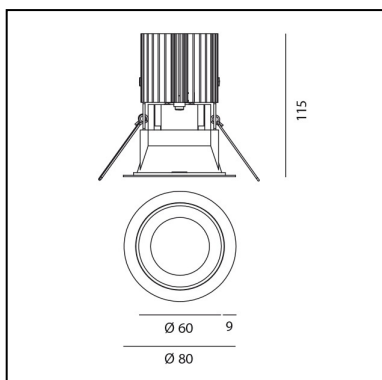

LUMINAIRE

- Watt: **13W**
- Voltage: **220-240 V**
- Delivered lumen output: **659lm**
- CCT: **3000K**
- Efficiency: **47%**
- Efficacy: **50.68lm/W**
- CRI: **90**

Notes

Driver 350mA SELV supplied separately.

DESCRIPTION

Everything is an innovative range of professional recessed light fittings created to deliver a high lighting performance, with an eye on energy saving and excellent visual comfort. A complete, flexible product range, extremely versatile in its many applications and able to meet challenging lighting performance criteria.

FEATURES

- Product Code: **M252010**
- Colour: **Black trim / Black deflector**
- Installation: **Recessed**
- Material: **aluminium**
- Series: **Architectural Indoor**
- design by: **Ernesto Gismondi**

DIMENSIONS

- Diameter: **80 mm**
- Cutout diameter: **69 mm**
- Recessed depth: **115 mm**
- Cutout shape: **Rounded**
- Weight: **kg 0.24**
- Glow Wire Test: **850°**
- Hole in false ceiling: **Thickness 1mm - 25mm**

SOURCES INCLUDED

- Category: **Led**
- Number: **1**
- Watt: **13W**
- Color temperature (K): **3000K**
- CRI: **90**
- Color Tolerance: **MacAdam 3SDCM**
- Service Life: **L80 (9K) 50000h**