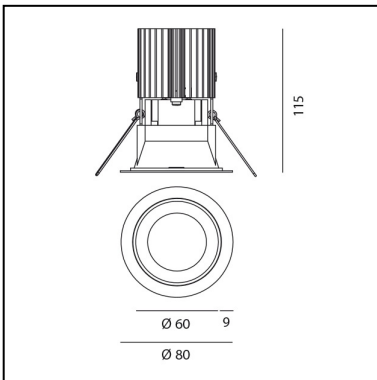

LUMINAIRE

- Watt: **13W**
- Voltage: **220-240 V**
- Delivered lumen output: **854lm**
- CCT: **2700K**
- Efficiency: **64%**
- Efficacy: **65.68lm/W**
- CRI: **90**

Notes

Driver 350mA SELV supplied separately.

DESCRIPTION

Everything is an innovative range of professional recessed light fittings created to deliver a high lighting performance, with an eye on energy saving and excellent visual comfort. A complete, flexible product range, extremely versatile in its many applications and able to meet challenging lighting performance criteria.

FEATURES

- Product Code: **M331310**
- Colour: **Black trim / Polished metal deflector**
- Installation: **Recessed**
- Material: **aluminium**
- Series: **Architectural Indoor**
- design by: **Ernesto Gismondi**

DIMENSIONS

- Diameter: **80 mm**
- Cutout diameter: **69 mm**
- Recessed depth: **115 mm**
- Cutout shape: **Rounded**
- Weight: **kg 0.24**
- Glow Wire Test: **850°**
- Hole in false ceiling: **Thickness 1mm - 25mm**

SOURCES INCLUDED

- Category: **Led**
- Number: **1**
- Watt: **13W**
- Color temperature (K): **2700K**
- Color Tolerance: **MacAdam 3SDCM**
- Service Life: **L80 (9K) 50000h**