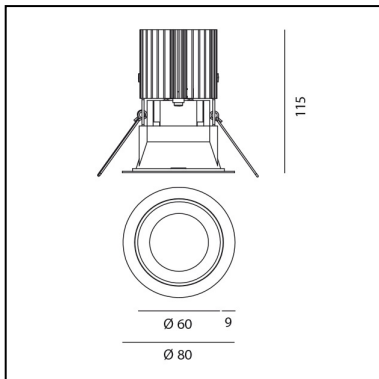

Everything 80 - Round - Trim - 46° 2700K - Black trim / Black deflector

Ernesto Gismondi

IP20/44 

LUMINAIRE

- Watt: **13W**
- Voltage: **220-240 V**
- Delivered lumen output: **630lm**
- CCT: **2700K**
- Efficiency: **47%**
- Efficacy: **48.49lm/W**
- CRI: **90**

DIMENSIONS

- Diameter: **80 mm**
- Cutout diameter: **69 mm**
- Recessed depth: **115 mm**
- Cutout shape: **Rounded**
- Weight: **kg 0.24**
- Glow Wire Test: **850°**
- Hole in false ceiling: **Thickness 1mm - 25mm**