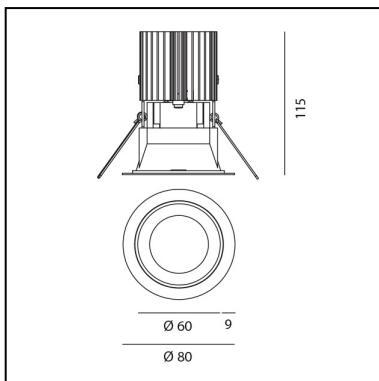

LUMINAIRE

- Watt: **13W**
- Voltage: **220-240 V**
- Delivered lumen output: **986lm**
- CCT: **2700K**
- Efficiency: **74%**
- Efficacy: **75.81lm/W**
- CRI: **90**

Notes

Driver 350mA SELV supplied separately.

DESCRIPTION

Everything is an innovative range of professional recessed light fittings created to deliver a high lighting performance, with an eye on energy saving and excellent visual comfort. A complete, flexible product range, extremely versatile in its many applications and able to meet challenging lighting performance criteria.

FEATURES

- Product Code: **M325920**
- Colour: **White trim / White deflector**
- Installation: **Recessed**
- Material: **aluminium**
- Series: **Architectural Indoor**
- design by: **Ernesto Gismondi**

DIMENSIONS

- Diameter: **80 mm**
- Cutout diameter: **69 mm**
- Recessed depth: **115 mm**
- Cutout shape: **Rounded**
- Weight: **kg 0.24**
- Glow Wire Test: **850°**
- Hole in false ceiling: **Thickness 1mm - 25mm**

SOURCES INCLUDED

- Category: **Led**
- Number: **1**
- Watt: **13W**
- Color temperature (K): **2700K**
- Color Tolerance: **MacAdam 3SDCM**
- Service Life: **L80 (9K) 50000h**