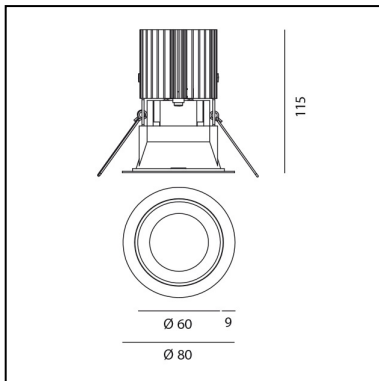

LUMINAIRE

- Watt: **13W**
- Voltage: **220-240 V**
- Delivered lumen output: **630lm**
- CCT: **2700K**
- Efficiency: **47%**
- Efficacy: **48.49lm/W**
- CRI: **90**

Notes

Driver 350mA SELV supplied separately.

DESCRIPTION

Everything is an innovative range of professional recessed light fittings created to deliver a high lighting performance, with an eye on energy saving and excellent visual comfort. A complete, flexible product range, extremely versatile in its many applications and able to meet challenging lighting performance criteria.

FEATURES

- Product Code: **M326260**
- Colour: **Silver trim / Black deflector**
- Installation: **Recessed**
- Material: **aluminium**
- Series: **Architectural Indoor**
- design by: **Ernesto Gismondi**

DIMENSIONS

- Diameter: **80 mm**
- Cutout diameter: **69 mm**
- Recessed depth: **115 mm**
- Cutout shape: **Rounded**
- Weight: **kg 0.24**
- Glow Wire Test: **850°**
- Hole in false ceiling: **Thickness 1mm - 25mm**

SOURCES INCLUDED

- Category: **Led**
- Number: **1**
- Watt: **13W**
- Color temperature (K): **2700K**
- Color Tolerance: **MacAdam 3SDCM**
- Service Life: **L80 (9K) 50000h**