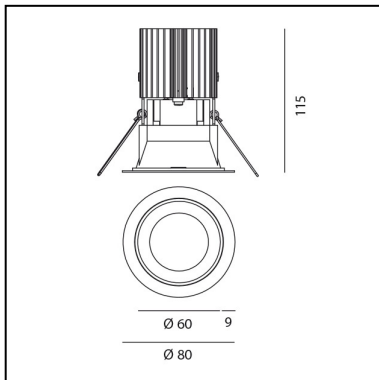

LUMINAIRE

- Watt: **13W**
- Voltage: **220-240 V**
- Delivered lumen output: **1062lm**
- CCT: **3000K**
- Efficiency: **76%**
- Efficacy: **81.69lm/W**
- CRI: **90**

Notes

Driver 350mA SELV supplied separately.

DESCRIPTION

Everything is an innovative range of professional recessed light fittings created to deliver a high lighting performance, with an eye on energy saving and excellent visual comfort. A complete, flexible product range, extremely versatile in its many applications and able to meet challenging lighting performance criteria.

FEATURES

- Product Code: **M278610**
- Colour: **Black trim / Polished metal deflector**
- Installation: **Recessed**
- Material: **aluminium**
- Series: **Architectural Indoor**
- design by: **Ernesto Gismondi**

DIMENSIONS

- Diameter: **80 mm**
- Cutout diameter: **69 mm**
- Recessed depth: **115 mm**
- Cutout shape: **Rounded**
- Weight: **kg 0.24**
- Glow Wire Test: **850°**
- Hole in false ceiling: **Thickness 1mm - 25mm**

SOURCES INCLUDED

- Category: **Led**
- Number: **1**
- Watt: **13W**
- Color temperature (K): **3000K**
- CRI: **90**
- Color Tolerance: **MacAdam 3SDCM**
- Service Life: **L80 (9K) 50000h**