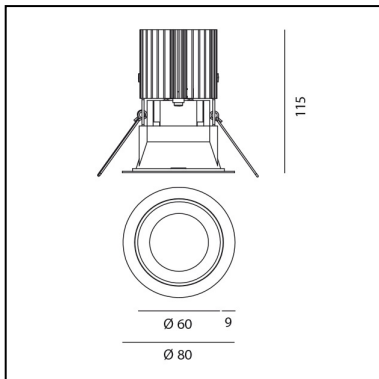

LUMINAIRE

- Watt: **13W**
- Voltage: **220-240 V**
- Delivered lumen output: **834lm**
- CCT: **2700K**
- Efficiency: **63%**
- Efficacy: **64.15lm/W**
- CRI: **90**

Notes

Driver 350mA SELV supplied separately.

DESCRIPTION

Everything is an innovative range of professional recessed light fittings created to deliver a high lighting performance, with an eye on energy saving and excellent visual comfort. A complete, flexible product range, extremely versatile in its many applications and able to meet challenging lighting performance criteria.

FEATURES

- Product Code: **M326010**
- Colour: **Black trim / Black deflector**
- Installation: **Recessed**
- Material: **aluminium**
- Series: **Architectural Indoor**
- design by: **Ernesto Gismondi**

DIMENSIONS

- Diameter: **80 mm**
- Cutout diameter: **69 mm**
- Recessed depth: **115 mm**
- Cutout shape: **Rounded**
- Weight: **kg 0.24**
- Glow Wire Test: **850°**
- Hole in false ceiling: **Thickness 1mm - 25mm**

SOURCES INCLUDED

- Category: **Led**
- Number: **1**
- Watt: **13W**
- Color temperature (K): **2700K**
- Color Tolerance: **MacAdam 3SDCM**
- Service Life: **L80 (9K) 50000h**