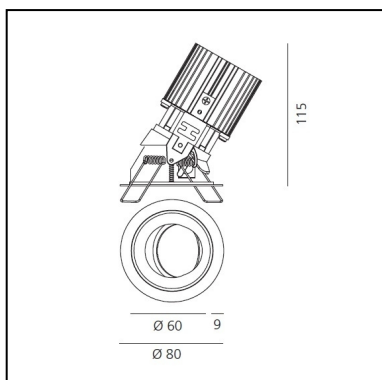

LUMINAIRE

- Watt: **13W**
- Voltage: **220-240 V**
- Delivered lumen output: **1007lm**
- CCT: **2700K**
- Efficiency: **76%**
- Efficacy: **77.45lm/W**
- CRI: **90**

Notes

Driver 350mA SELV supplied separately.

DESCRIPTION

Everything is an innovative range of professional recessed light fittings created to deliver a high lighting performance, with an eye on energy saving and excellent visual comfort. A complete, flexible product range, extremely versatile in its many applications and able to meet challenging lighting performance criteria.

FEATURES

- Product Code: **M325825**
- Colour: **White trim / White deflector**
- Installation: **Recessed**
- Material: **aluminium**
- Series: **Architectural Indoor**
- design by: **Ernesto Gismondi**

DIMENSIONS

- Diameter: **80 mm**
- Cutout diameter: **69 mm**
- Recessed depth: **115 mm**
- Inclination: **30°**
- Cutout shape: **Rounded**
- Weight: **kg 0.24**
- Glow Wire Test: **850°**
- Hole in false ceiling: **Thickness 1mm - 25mm**

SOURCES INCLUDED

- Category: **Led**
- Number: **1**
- Watt: **13W**
- Color temperature (K): **2700K**
- Color Tolerance: **MacAdam 3SDCM**
- Service Life: **L80 (9K) 50000h**