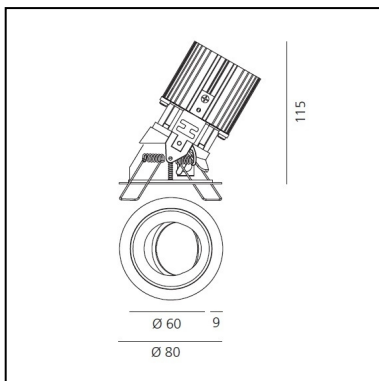

LUMINAIRE

- Watt: **13W**
- Voltage: **220-240 V**
- Delivered lumen output: **851lm**
- CCT: **2700K**
- Efficiency: **64%**
- Efficacy: **65.48lm/W**
- CRI: **90**

Notes

Driver 350mA SELV supplied separately.

DESCRIPTION

Everything is an innovative range of professional recessed light fittings created to deliver a high lighting performance, with an eye on energy saving and excellent visual comfort. A complete, flexible product range, extremely versatile in its many applications and able to meet challenging lighting performance criteria.

FEATURES

- Product Code: **M326125**
- Colour: **White trim / Black deflector**
- Installation: **Recessed**
- Material: **aluminium**
- Series: **Architectural Indoor**
- design by: **Ernesto Gismondi**

DIMENSIONS

- Diameter: **80 mm**
- Cutout diameter: **69 mm**
- Recessed depth: **115 mm**
- Inclination: **30°**
- Cutout shape: **Rounded**
- Weight: **kg 0.24**
- Glow Wire Test: **850°**
- Hole in false ceiling: **Thickness 1mm - 25mm**

SOURCES INCLUDED

- Category: **Led**
- Number: **1**
- Watt: **13W**
- Color temperature (K): **2700K**
- Color Tolerance: **MacAdam 3SDCM**
- Service Life: **L80 (9K) 50000h**