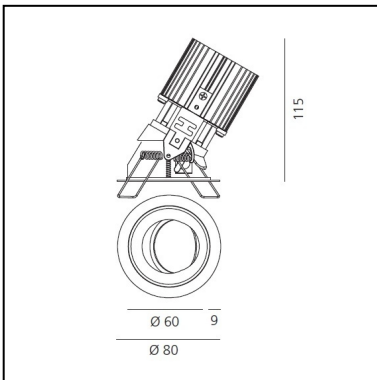

LUMINAIRE

- Watt: **13W**
- Voltage: **220-240 V**
- Delivered lumen output: **940lm**
- CCT: **2700K**
- Efficiency: **71%**
- Efficacy: **72.33lm/W**
- CRI: **90**

Notes

Driver 350mA SELV supplied separately.

DESCRIPTION

Everything is an innovative range of professional recessed light fittings created to deliver a high lighting performance, with an eye on energy saving and excellent visual comfort. A complete, flexible product range, extremely versatile in its many applications and able to meet challenging lighting performance criteria.

FEATURES

- Product Code: **M331215**
- Colour: **Black trim / Polished metal deflector**
- Installation: **Recessed**
- Material: **aluminium**
- Series: **Architectural Indoor**
- design by: **Ernesto Gismondi**

DIMENSIONS

- Diameter: **80 mm**
- Cutout diameter: **69 mm**
- Recessed depth: **115 mm**
- Inclination: **30°**
- Cutout shape: **Rounded**
- Weight: **kg 0.24**
- Glow Wire Test: **850°**
- Hole in false ceiling: **Thickness 1mm - 25mm**

SOURCES INCLUDED

- Category: **Led**
- Number: **1**
- Watt: **13W**
- Color temperature (K): **2700K**
- Color Tolerance: **MacAdam 3SDCM**
- Service Life: **L80 (9K) 50000h**