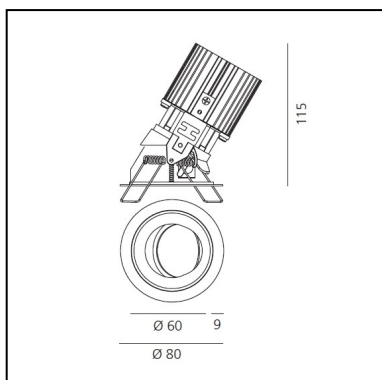

Everything 80 - Round - Trim - Adj - 28° 2700K - Black trim / Black deflector

Ernesto Gismondi

IP20/44 

LUMINAIRE

- Watt: **13W**
- Voltage: **220-240 V**
- Delivered lumen output: **851lm**
- CCT: **2700K**
- Efficiency: **64%**
- Efficacy: **65.48lm/W**
- CRI: **90**

DIMENSIONS

- Diameter: **80 mm**
- Cutout diameter: **69 mm**
- Recessed depth: **115 mm**
- Inclination: **30°**
- Cutout shape: **Rounded**
- Weight: **kg 0.24**
- Glow Wire Test: **850°**
- Hole in false ceiling: **Thickness 1mm - 25mm**