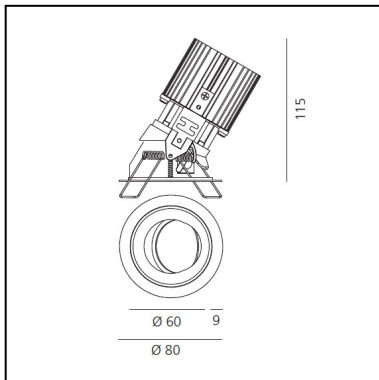

LUMINAIRE

- Watt: **13W**
- Voltage: **220-240 V**
- Delivered lumen output: **983lm**
- CCT: **3000K**
- Efficiency: **71%**
- Efficacy: **75.59lm/W**
- CRI: **90**

Notes

Driver 350mA SELV supplied separately.

DESCRIPTION

Everything is an innovative range of professional recessed light fittings created to deliver a high lighting performance, with an eye on energy saving and excellent visual comfort. A complete, flexible product range, extremely versatile in its many applications and able to meet challenging lighting performance criteria.

FEATURES

- Product Code: **M278825**
- Colour: **White trim / Polished metal deflector**
- Installation: **Recessed**
- Material: **aluminium**
- Series: **Architectural Indoor**
- design by: **Ernesto Gismondi**

DIMENSIONS

- Diameter: **80 mm**
- Cutout diameter: **69 mm**
- Recessed depth: **115 mm**
- Inclination: **30°**
- Cutout shape: **Rounded**
- Weight: **kg 0.24**
- Glow Wire Test: **850°**
- Hole in false ceiling: **Thickness 1mm - 25mm**

SOURCES INCLUDED

- Category: **Led**
- Number: **1**
- Watt: **13W**
- Color temperature (K): **3000K**
- CRI: **90**
- Color Tolerance: **MacAdam 3SDCM**
- Service Life: **L80 (9K) 50000h**