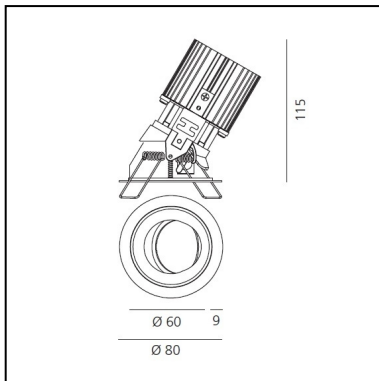

LUMINAIRE

- Watt: **13W**
- Voltage: **220-240 V**
- Delivered lumen output: **851lm**
- CCT: **2700K**
- Efficiency: **64%**
- Efficacy: **65.48lm/W**
- CRI: **90**

Notes

Driver 350mA SELV supplied separately.

DESCRIPTION

Everything is an innovative range of professional recessed light fittings created to deliver a high lighting performance, with an eye on energy saving and excellent visual comfort. A complete, flexible product range, extremely versatile in its many applications and able to meet challenging lighting performance criteria.

FEATURES

- Product Code: **M326165**
- Colour: **Silver trim / Black deflector**
- Installation: **Recessed**
- Material: **aluminium**
- Series: **Architectural Indoor**
- design by: **Ernesto Gismondi**

DIMENSIONS

- Diameter: **80 mm**
- Cutout diameter: **69 mm**
- Recessed depth: **115 mm**
- Inclination: **30°**
- Cutout shape: **Rounded**
- Weight: **kg 0.24**
- Glow Wire Test: **850°**
- Hole in false ceiling: **Thickness 1mm - 25mm**

SOURCES INCLUDED

- Category: **Led**
- Number: **1**
- Watt: **13W**
- Color temperature (K): **2700K**
- Color Tolerance: **MacAdam 3SDCM**
- Service Life: **L80 (9K) 50000h**