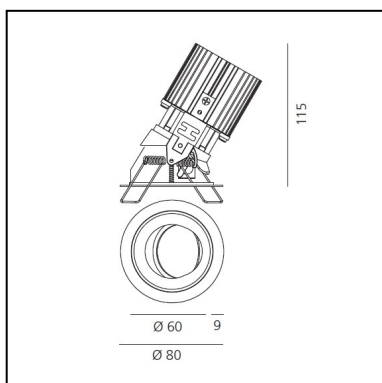

LUMINAIRE

- Watt: **13W**
- Voltage: **220-240 V**
- Delivered lumen output: **940lm**
- CCT: **2700K**
- Efficiency: **71%**
- Efficacy: **72.33lm/W**
- CRI: **90**

Notes

Driver 350mA SELV supplied separately.

DESCRIPTION

Everything is an innovative range of professional recessed light fittings created to deliver a high lighting performance, with an eye on energy saving and excellent visual comfort. A complete, flexible product range, extremely versatile in its many applications and able to meet challenging lighting performance criteria.

FEATURES

- Product Code: **M331225**
- Colour: **White trim / Polished metal deflector**
- Installation: **Recessed**
- Material: **aluminium**
- Series: **Architectural Indoor**
- design by: **Ernesto Gismondi**

DIMENSIONS

- Diameter: **80 mm**
- Cutout diameter: **69 mm**
- Recessed depth: **115 mm**
- Inclination: **30°**
- Cutout shape: **Rounded**
- Weight: **kg 0.24**
- Glow Wire Test: **850°**
- Hole in false ceiling: **Thickness 1mm - 25mm**

SOURCES INCLUDED

- Category: **Led**
- Number: **1**
- Watt: **13W**
- Color temperature (K): **2700K**
- Color Tolerance: **MacAdam 3SDCM**
- Service Life: **L80 (9K) 50000h**