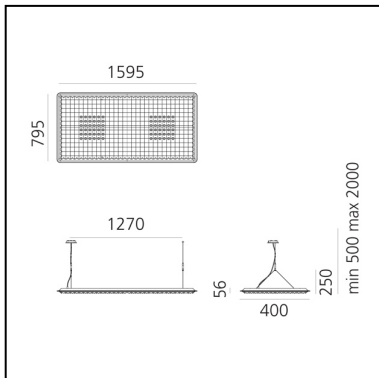

LUMINAIRE

- Watt: **89W**
- Delivered lumen output: **8082lm**
- CCT: **4000K**
- Efficiency: **74%**
- Efficacy: **90.81lm/W**
- CRI: **90**
- Dimmable Typology: **Dali**

Notes

UGR<19

DESCRIPTION

Suspension appliance with sound-absorbing properties ensured by a peculiar sinusoidal cross-section design of the lower surface and the use of a sound-absorbing material. Acoustic efficiency is ensured within a limited space by positioning at approximately one metre above the head of the speaker and listener. Direct emission: a board with a high number of low-voltage LEDs with rotosymmetrical reflectors ensures maximum lighting comfort. Colour temperature 3000K or 4000 K. Complies with the norms on office activities that involve the use of video-terminals (UGR)

FEATURES

- Product Code: **M3101N51**
- Colour: **Green**
- Installation: **Suspension**
- Series: **Architectural Indoor**
- design by: **Progetto CMR - Giacobone & Roj**

DIMENSIONS

- Length: **1595 mm**
- Width: **795 mm**
- Height: **250 mm**
- Weight: **kg 17.68**