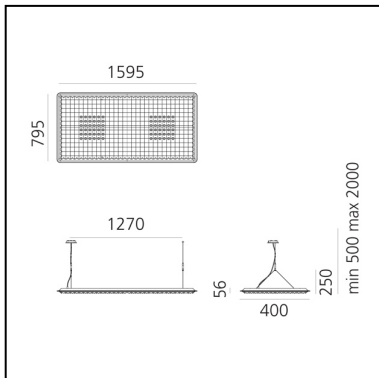

LUMINAIRE

- Watt: **31W**
- Delivered lumen output: **2982lm**
- CCT: **3000K**
- Efficiency: **70%**
- Efficacy: **96.20lm/W**
- CRI: **90**
- Dimmable Typology: **Dali**

Notes

UGR<19

DESCRIPTION

Suspension appliance with sound-absorbing properties ensured by a peculiar sinusoidal cross-section design of the lower surface and the use of a sound-absorbing material. Acoustic efficiency is ensured within a limited space by positioning at approximately one metre above the head of the speaker and listener. Direct emission: a board with a high number of low-voltage LEDs with rotosymmetrical reflectors ensures maximum lighting comfort. Colour temperature 3000K or 4000 K. Complies with the norms on office activities that involve the use of video-terminals (UGR)

FEATURES

- Product Code: **M3100W91**
- Colour: **Grey**
- Installation: **Suspension**
- Series: **Architectural Indoor**
- design by: **Progetto CMR - Giacobone & Roj**

DIMENSIONS

- Length: **1595 mm**
- Width: **795 mm**
- Height: **250 mm**
- Weight: **kg 16.55**