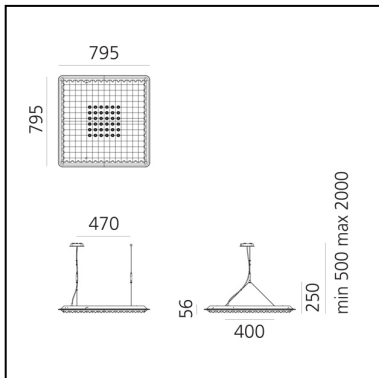

LUMINAIRE

- Watt: **16W**
- Delivered lumen output: **1491lm**
- CCT: **3000K**
- Efficiency: **70%**
- Efficacy: **93.20lm/W**
- CRI: **90**
- Dimmable Typology: **Dali**

Notes

UGR<19

DESCRIPTION

Suspension appliance with sound-absorbing properties ensured by a peculiar sinusoidal cross-section design of the lower surface and the use of a sound-absorbing material. Acoustic efficiency is ensured within a limited space by positioning at approximately one metre above the head of the speaker and listener. Direct emission: a board with a high number of low-voltage LEDs with rotosymmetrical reflectors ensures maximum lighting comfort. Colour temperature 3000K or 4000 K. Complies with the norms on office activities that involve the use of video-terminals (UGR)

FEATURES

- Product Code: **M3102W91**
- Colour: **Grey**
- Installation: **Suspension**
- Series: **Architectural Indoor**
- design by: **Progetto CMR - Giacobone & Roj**

DIMENSIONS

- Length: **795 mm**
- Width: **795 mm**
- Height: **250 mm**
- Weight: **kg 9.2**