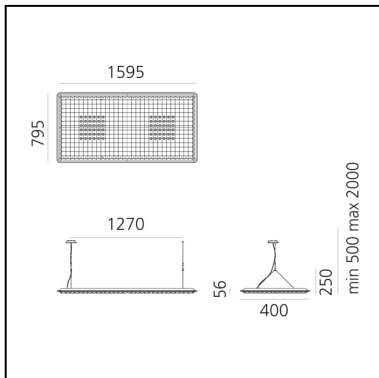

LUMINAIRE

- Watt: **31W**
- Delivered lumen output: **2892lm**
- CCT: **4000K**
- Efficiency: **71%**
- Efficacy: **93.28lm/W**
- CRI: **90**
- Dimmable Typology: **Dali**

Notes

UGR<19

DESCRIPTION

Suspension appliance with sound-absorbing properties ensured by a peculiar sinusoidal cross-section design of the lower surface and the use of a sound-absorbing material. Acoustic efficiency is ensured within a limited space by positioning at approximately one metre above the head of the speaker and listener. Direct emission: a board with a high number of low-voltage LEDs with rotosymmetrical reflectors ensures maximum lighting comfort. Colour temperature 3000K or 4000 K. Complies with the norms on office activities that involve the use of video-terminals (UGR)

FEATURES

- Product Code: **M3100N21**
- Colour: **White Cream**
- Installation: **Suspension**
- Series: **Architectural Indoor**
- design by: **Progetto CMR - Giacobone & Roj**

DIMENSIONS

- Length: **1595 mm**
- Width: **795 mm**
- Height: **250 mm**
- Weight: **kg 16.55**