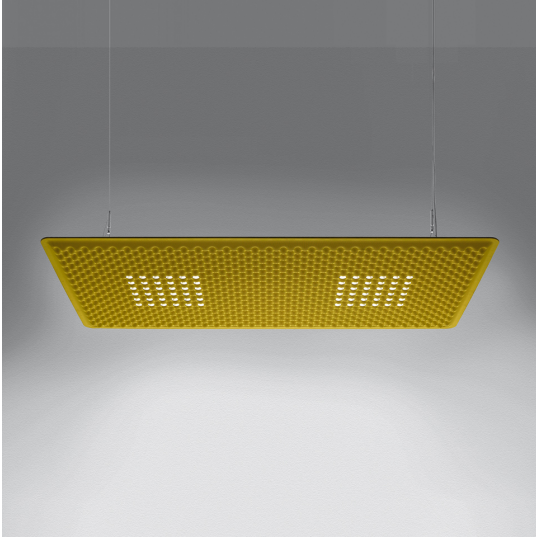

Eggboard Matrix - 1600x800 - Direct - 4000K - Green

Progetto CMR - Giacobone & Roj

IP20 Dimmerable: