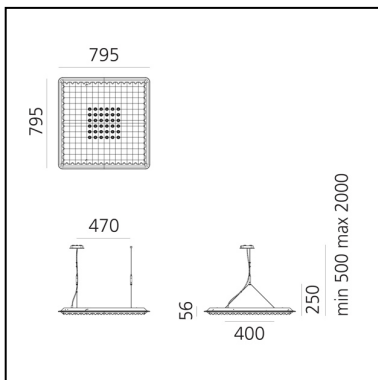

LUMINAIRE

- Watt: **16W**
- Delivered lumen output: **1446lm**
- CCT: **4000K**
- Efficiency: **71%**
- Efficacy: **90.37lm/W**
- CRI: **90**
- Dimmable Typology: **Dali**

Notes

UGR<19

DESCRIPTION

Suspension appliance with sound-absorbing properties ensured by a peculiar sinusoidal cross-section design of the lower surface and the use of a sound-absorbing material. Acoustic efficiency is ensured within a limited space by positioning at approximately one metre above the head of the speaker and listener. Direct emission: a board with a high number of low-voltage LEDs with rotosymmetrical reflectors ensures maximum lighting comfort. Colour temperature 3000K or 4000 K. Complies with the norms on office activities that involve the use of video-terminals (UGR)

FEATURES

- Product Code: **M3102N21**
- Colour: **White Cream**
- Installation: **Suspension**
- Series: **Architectural Indoor**
- design by: **Progetto CMR - Giacobone & Roj**

DIMENSIONS

- Length: **795 mm**
- Width: **795 mm**
- Height: **250 mm**
- Weight: **kg 9.2**