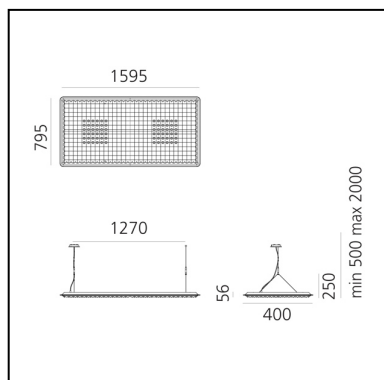

LUMINAIRE

- Watt: **31W**
- Delivered lumen output: **2982lm**
- CCT: **3000K**
- Efficiency: **70%**
- Efficacy: **96.20lm/W**
- CRI: **90**
- Dimmable Typology: **Dali**

Notes

UGR<19

DESCRIPTION

Suspension appliance with sound-absorbing properties ensured by a peculiar sinusoidal cross-section design of the lower surface and the use of a sound-absorbing material. Acoustic efficiency is ensured within a limited space by positioning at approximately one metre above the head of the speaker and listener. Direct emission: a board with a high number of low-voltage LEDs with rotosymmetrical reflectors ensures maximum lighting comfort. Colour temperature 3000K or 4000 K. Complies with the norms on office activities that involve the use of video-terminals (UGR)

FEATURES

- Product Code: **M3100W21**
- Colour: **White Cream**
- Installation: **Suspension**
- Series: **Architectural Indoor**
- design by: **Progetto CMR - Giacobone & Roj**

DIMENSIONS

- Length: **1595 mm**
- Width: **795 mm**
- Height: **250 mm**
- Weight: **kg 16.55**