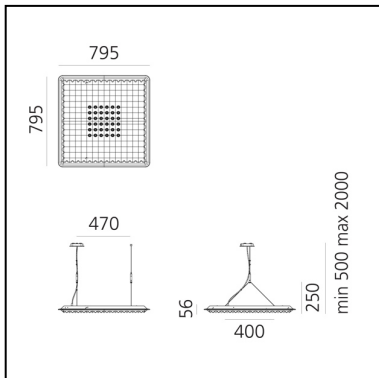

LUMINAIRE

- Watt: **46W**
- Delivered lumen output: **4035lm**
- CCT: **3000K**
- Efficiency: **74%**
- Efficacy: **87.71lm/W**
- CRI: **90**
- Dimmable Typology: **Dali**

Notes

UGR<19

DESCRIPTION

Suspension appliance with sound-absorbing properties ensured by a peculiar sinusoidal cross-section design of the lower surface and the use of a sound-absorbing material. Acoustic efficiency is ensured within a limited space by positioning at approximately one metre above the head of the speaker and listener. Direct emission: a board with a high number of low-voltage LEDs with rotosymmetrical reflectors ensures maximum lighting comfort. Colour temperature 3000K or 4000 K. Complies with the norms on office activities that involve the use of video-terminals (UGR)

FEATURES

- Product Code: **M3103W91**
- Colour: **Grey**
- Installation: **Suspension**
- Series: **Architectural Indoor**
- design by: **Progetto CMR - Giacobone & Roj**

DIMENSIONS

- Length: **795 mm**
- Width: **795 mm**
- Height: **250 mm**
- Weight: **kg 9.7**