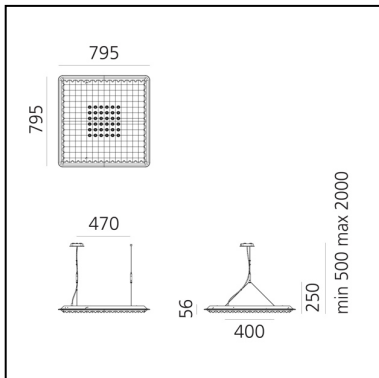

LUMINAIRE

- Watt: **46W**
- Delivered lumen output: **4107lm**
- CCT: **4000K**
- Efficiency: **75%**
- Efficacy: **89.29lm/W**
- CRI: **90**
- Dimmable Typology: **Dali**

Notes

UGR<19

DESCRIPTION

Suspension appliance with sound-absorbing properties ensured by a peculiar sinusoidal cross-section design of the lower surface and the use of a sound-absorbing material. Acoustic efficiency is ensured within a limited space by positioning at approximately one metre above the head of the speaker and listener. Direct emission: a board with a high number of low-voltage LEDs with rotosymmetrical reflectors ensures maximum lighting comfort. Colour temperature 3000K or 4000 K. Complies with the norms on office activities that involve the use of video-terminals (UGR

FEATURES

- Product Code: **M3103N91**
- Colour: **Grey**
- Installation: **Suspension**
- Series: **Architectural Indoor**
- design by: **Progetto CMR - Giacobone & Roj**

DIMENSIONS

- Length: **795 mm**
- Width: **795 mm**
- Height: **250 mm**
- Weight: **kg 9.7**