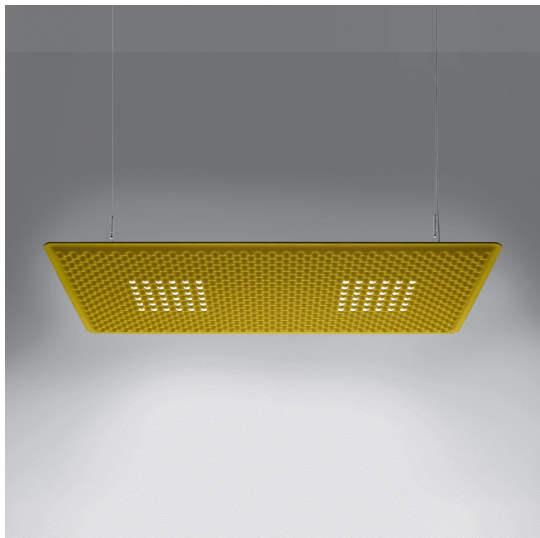

Eggboard Matrix - 1600x800 - Direct - 3000K - Green

Progetto CMR - Giacobone & Roj

IP20 Dimmerable: