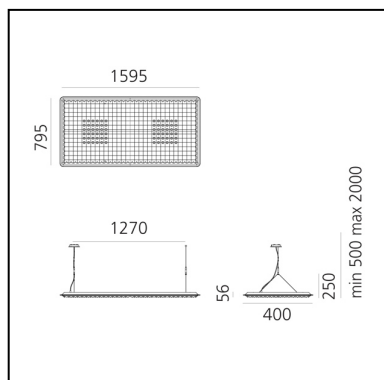

LUMINAIRE

- Watt: **31W**
- Delivered lumen output: **2982lm**
- CCT: **3000K**
- Efficiency: **70%**
- Efficacy: **96.20lm/W**
- CRI: **90**
- Dimmable Typology: **Dali**

Notes

UGR<19

DESCRIPTION

Suspension appliance with sound-absorbing properties ensured by a peculiar sinusoidal cross-section design of the lower surface and the use of a sound-absorbing material. Acoustic efficiency is ensured within a limited space by positioning at approximately one metre above the head of the speaker and listener. Direct emission: a board with a high number of low-voltage LEDs with rotosymmetrical reflectors ensures maximum lighting comfort. Colour temperature 3000K or 4000 K. Complies with the norms on office activities that involve the use of video-terminals (UGR)

FEATURES

- Product Code: **M3100W51**
- Colour: **Green**
- Installation: **Suspension**
- Series: **Architectural Indoor**
- design by: **Progetto CMR - Giacobone & Roj**

DIMENSIONS

- Length: **1595 mm**
- Width: **795 mm**
- Height: **250 mm**
- Weight: **kg 16.55**