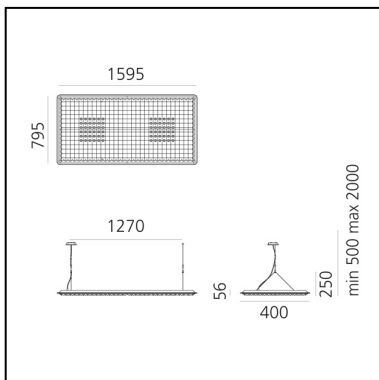

LUMINAIRE

- Watt: **31W**
- Delivered lumen output: **2892lm**
- CCT: **4000K**
- Efficiency: **71%**
- Efficacy: **93.28lm/W**
- CRI: **90**
- Dimmable Typology: **Dali**

Notes

UGR<19

DESCRIPTION

Suspension appliance with sound-absorbing properties ensured by a peculiar sinusoidal cross-section design of the lower surface and the use of a sound-absorbing material. Acoustic efficiency is ensured within a limited space by positioning at approximately one metre above the head of the speaker and listener. Direct emission: a board with a high number of low-voltage LEDs with rotosymmetrical reflectors ensures maximum lighting comfort. Colour temperature 3000K or 4000 K. Complies with the norms on office activities that involve the use of video-terminals (UGR)

FEATURES

- Product Code: **M3100N51**
- Colour: **Green**
- Installation: **Suspension**
- Series: **Architectural Indoor**
- design by: **Progetto CMR - Giacobone & Roj**

DIMENSIONS

- Length: **1595 mm**
- Width: **795 mm**
- Height: **250 mm**
- Weight: **kg 16.55**