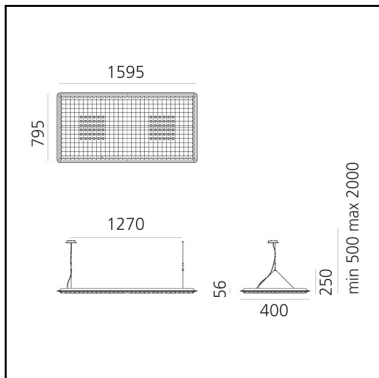

LUMINAIRE

- Watt: **89W**
- Delivered lumen output: **7945lm**
- CCT: **3000K**
- Efficiency: **74%**
- Efficacy: **89.27lm/W**
- CRI: **90**
- Dimmable Typology: **Dali**

Notes

UGR<19

DESCRIPTION

Suspension appliance with sound-absorbing properties ensured by a peculiar sinusoidal cross-section design of the lower surface and the use of a sound-absorbing material. Acoustic efficiency is ensured within a limited space by positioning at approximately one metre above the head of the speaker and listener. Direct emission: a board with a high number of low-voltage LEDs with rotosymmetrical reflectors ensures maximum lighting comfort. Colour temperature 3000K or 4000 K. Complies with the norms on office activities that involve the use of video-terminals (UGR)

FEATURES

- Product Code: **M3101W51**
- Colour: **Green**
- Installation: **Suspension**
- Series: **Architectural Indoor**
- design by: **Progetto CMR - Giacobone & Roj**

DIMENSIONS

- Length: **1595 mm**
- Width: **795 mm**
- Height: **250 mm**
- Weight: **kg 17.68**