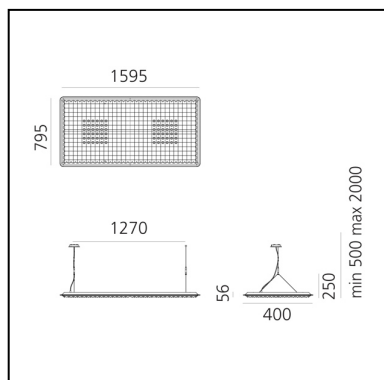

LUMINAIRE

- Watt: **89W**
- Delivered lumen output: **7945lm**
- CCT: **3000K**
- Efficiency: **74%**
- Efficacy: **89.27lm/W**
- CRI: **90**
- Dimmable Typology: **Dali**

Notes

UGR<19

DESCRIPTION

Suspension appliance with sound-absorbing properties ensured by a peculiar sinusoidal cross-section design of the lower surface and the use of a sound-absorbing material. Acoustic efficiency is ensured within a limited space by positioning at approximately one metre above the head of the speaker and listener. Direct emission: a board with a high number of low-voltage LEDs with rotosymmetrical reflectors ensures maximum lighting comfort. Colour temperature 3000K or 4000 K. Complies with the norms on office activities that involve the use of video-terminals (UGR)

FEATURES

- Product Code: **M3101W91**
- Colour: **Grey**
- Installation: **Suspension**
- Series: **Architectural Indoor**
- design by: **Progetto CMR - Giacobone & Roj**

DIMENSIONS

- Length: **1595 mm**
- Width: **795 mm**
- Height: **250 mm**
- Weight: **kg 17.68**