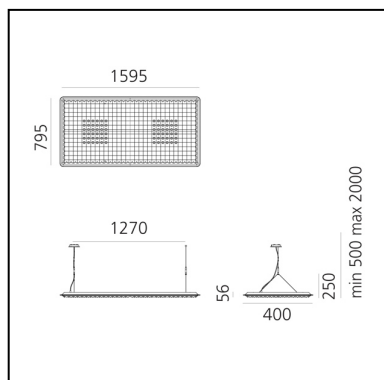

LUMINAIRE

- Watt: **89W**
- Delivered lumen output: **8082lm**
- CCT: **4000K**
- Efficiency: **74%**
- Efficacy: **90.81lm/W**
- CRI: **90**
- Dimmable Typology: **Dali**

Notes

UGR<19

DESCRIPTION

Suspension appliance with sound-absorbing properties ensured by a peculiar sinusoidal cross-section design of the lower surface and the use of a sound-absorbing material. Acoustic efficiency is ensured within a limited space by positioning at approximately one metre above the head of the speaker and listener. Direct emission: a board with a high number of low-voltage LEDs with rotosymmetrical reflectors ensures maximum lighting comfort. Colour temperature 3000K or 4000 K. Complies with the norms on office activities that involve the use of video-terminals (UGR)

FEATURES

- Product Code: **M3101N91**
- Colour: **Grey**
- Installation: **Suspension**
- Series: **Architectural Indoor**
- design by: **Progetto CMR - Giacobone & Roj**

DIMENSIONS

- Length: **1595 mm**
- Width: **795 mm**
- Height: **250 mm**
- Weight: **kg 17.68**