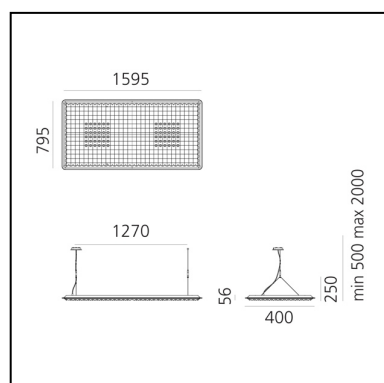

LUMINAIRE

- Watt: **31W**
- Delivered lumen output: **2892lm**
- CCT: **4000K**
- Efficiency: **71%**
- Efficacy: **93.28lm/W**
- CRI: **90**
- Dimmable Typology: **Dali**

Notes

UGR<19

DESCRIPTION

Suspension appliance with sound-absorbing properties ensured by a peculiar sinusoidal cross-section design of the lower surface and the use of a sound-absorbing material. Acoustic efficiency is ensured within a limited space by positioning at approximately one metre above the head of the speaker and listener. Direct emission: a board with a high number of low-voltage LEDs with rotosymmetrical reflectors ensures maximum lighting comfort. Colour temperature 3000K or 4000 K. Complies with the norms on office activities that involve the use of video-terminals (UGR)

FEATURES

- Product Code: **M3100N91**
- Colour: **Grey**
- Installation: **Suspension**
- Series: **Architectural Indoor**
- design by: **Progetto CMR - Giacobone & Roj**

DIMENSIONS

- Length: **1595 mm**
- Width: **795 mm**
- Height: **250 mm**
- Weight: **kg 16.55**