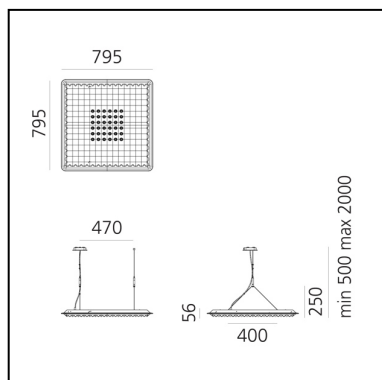

LUMINAIRE

- Watt: **16W**
- Delivered lumen output: **1491lm**
- CCT: **3000K**
- Efficiency: **70%**
- Efficacy: **93.20lm/W**
- CRI: **90**
- Dimmable Typology: **Dali**

Notes

UGR<19

DESCRIPTION

Suspension appliance with sound-absorbing properties ensured by a peculiar sinusoidal cross-section design of the lower surface and the use of a sound-absorbing material. Acoustic efficiency is ensured within a limited space by positioning at approximately one metre above the head of the speaker and listener. Direct emission: a board with a high number of low-voltage LEDs with rotosymmetrical reflectors ensures maximum lighting comfort. Colour temperature 3000K or 4000 K. Complies with the norms on office activities that involve the use of video-terminals (UGR)

FEATURES

- Product Code: **M3102W51**
- Colour: **Green**
- Installation: **Suspension**
- Series: **Architectural Indoor**
- design by: **Progetto CMR - Giacobone & Roj**

DIMENSIONS

- Length: **795 mm**
- Width: **795 mm**
- Height: **250 mm**
- Weight: **kg 9.2**