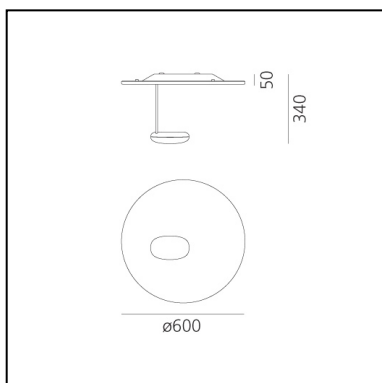

FEATURES

- Product Code: **1471W10A**
- Colour: **Polished chrome / Aluminium**
- Installation: **WallCeiling**
- Material: **Aluminium, steel**
- Series: **Design Collection, Hydro**
- Environment: **Indoor**
- Area contract: **Hospitality**
- Emission: **Indirect**
- design by: **Ross Lovegrove**

DIMENSIONS

- Height: **340 mm**
- Diameter: **600 mm**
- Impact Resistance: **N/D**
- Glow Wire Test: **960°**

SOURCES INCLUDED

- Category: **Led**
- Number: **1**
- Watt: **29W**
- Color temperature (K): **2700K**
- CRI: **90**
- Color Tolerance: **MacAdam 2SDCM**

Droplet Mini Wall/Ceiling LED 3000K

Ross Lovegrove

IP20    Dimmerable:  +  -

LUMINAIRE

- Watt: **29W**
- Voltage: **220V-240V**
- Delivered lumen output: **1249lm**
- CCT: **3000K**
- Efficiency: **44%**
- Efficacy: **43.09lm/W**
- CRI: **90**
- Dimmable Typology: **Push**

DIMENSIONS

- Height: **340 mm**
- Diameter: **600 mm**
- Impact Resistance: **N/D**
- Glow Wire Test: **960°**

SOURCES INCLUDED

- Category: **Led**
- Number: **1**
- Watt: **29 W**
- Delivered lumen output: **1087 lm**
- Color temperature (K): **3000K**