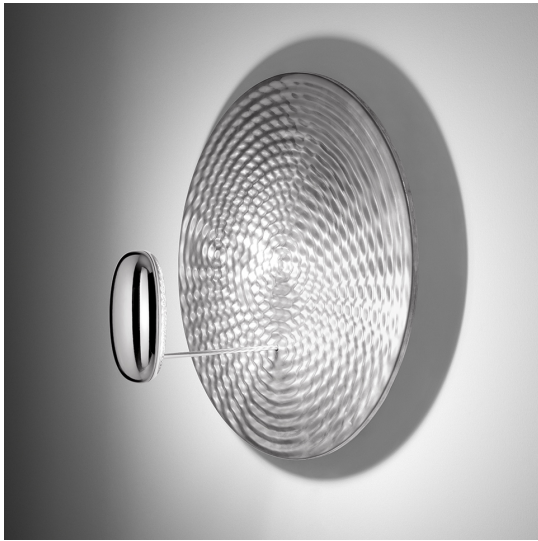

Droplet Mini Wall/Ceiling LED 2700K

Ross Lovegrove

IP20     Dimmerable: +0-

LUMINAIRE

- Watt: **29W**
- Voltage: **220V-240V**
- Delivered lumen output: **1168lm**
- CCT: **2700K**
- Efficiency: **44%**
- Efficacy: **40.28lm/W**
- CRI: **90**
- Dimmable Typology: **Push**

DESCRIPTION

Droplet is a light that appears as a pool of liquid aluminium reflecting two light pebbles. It has been generated totally by digital means and freezes in time the act of ripples that cross each other to define reflective zones and acting as a form of liquid dichroic." Materials: die-cast aluminium lighting units; die-cast aluminium reflector.

DIMENSIONS

- Height: **340 mm**
- Diameter: **600 mm**
- Impact Resistance: **N/D**
- Glow Wire Test: **960°**

SOURCES INCLUDED

- Category: **Led**
- Number: **1**
- Watt: **29W**
- Color temperature (K): **2700K**
- CRI: **90**
- Color Tolerance: **MacAdam 2SDCM**