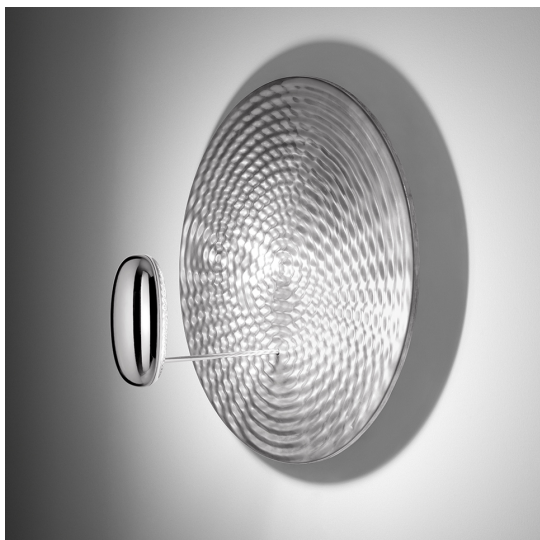

Droplet Mini Wall/Ceiling LED 3000K

Ross Lovegrove

IP20 Dimmerable: + -