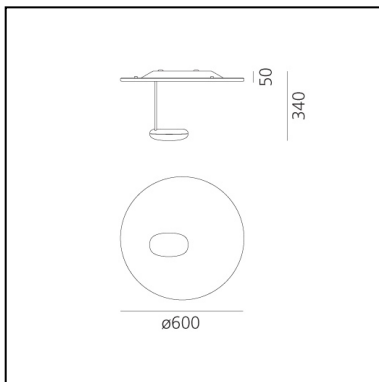

Droplet Mini Wall/Ceiling LED 2700K

Ross Lovegrove

IP20     Dimmerable: +0-

LUMINAIRE

- Watt: **29W**
- Voltage: **220V-240V**
- Delivered lumen output: **1168lm**
- CCT: **2700K**
- Efficiency: **44%**
- Efficacy: **40.28lm/W**
- CRI: **90**
- Dimmable Typology: **Push**

FEATURES

- Product Code: **1471W10A**
- Colour: **Polished chrome / Aluminium**
- Installation: **WallCeiling**
- Material: **Aluminium, steel**
- Series: **Design Collection, Hydro**
- Environment: **Indoor**
- Area contract: **Hospitality**
- Emission: **Indirect**
- design by: **Ross Lovegrove**

DIMENSIONS

- Height: **340 mm**
- Diameter: **600 mm**
- Impact Resistance: **N/D**
- Glow Wire Test: **960°**

SOURCES INCLUDED

- Category: **Led**
- Number: **1**
- Watt: **29W**
- Color temperature (K): **2700K**
- CRI: **90**
- Color Tolerance: **MacAdam 2SDCM**

DIMENSIONS

- Height: **340 mm**
- Diameter: **600 mm**
- Impact Resistance: **N/D**
- Glow Wire Test: **960°**

SOURCES INCLUDED

- Category: **Led**
- Number: **1**
- Watt: **29 W**
- Delivered lumen output: **1087 lm**
- Color temperature (K): **3000K**