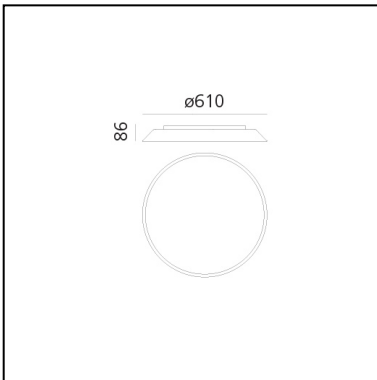

LUMINAIRE

- Watt: **30W**
- Voltage: **220-240V**
- Delivered lumen output: **2182lm**
- CCT: **2700K**
- Efficiency: **85%**
- Efficacy: **72.73lm/W**
- CRI: **90**
- Dimmable Typology: **Push**

DESCRIPTION

Febe boasts an understated shape despite being superior in performance, giving the light it emits the utmost importance, while almost disappearing from view in its surroundings owing to its simplicity and minimal thickness.

FEATURES

- Product Code: **0241W20A**
- Colour: **Dove grey**
- Installation: **WallCeiling**
- Material: **Methacrylare, polycarbonate**
- Series: **Design Collection**
- Environment: **Indoor**
- Emission: **Direct**
- design by: **Ernesto Gismondi**

DIMENSIONS

- Width: **86 mm**
- Diameter: **610 mm**
- Glow Wire Test: **750°**

SOURCES INCLUDED

- Category: **Led**
- Number: **4**
- Watt: **6.20W**
- Delivered lumen output: **630lm**
- Color temperature (K): **2700K**
- CRI: **90**
- Color Tolerance: **MacAdam 3SDCM**
- Efficacy: **102lm/W**
- Service Life: **50000-L70**