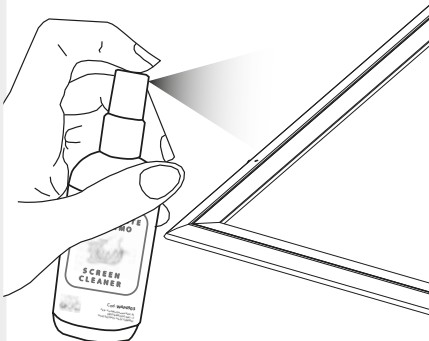

GET IT ON  
Google Play

Download on the  
App Store

Artemide App  
Starting Guide

1

WAP4903

2

3