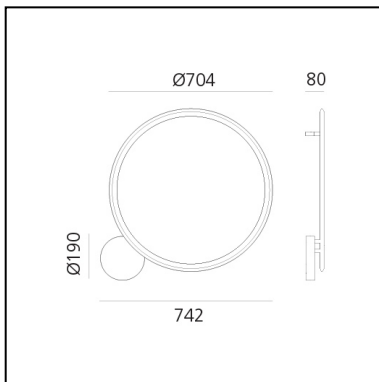

DIMENSIONS

- Length: **742 mm**
- Width: **80 mm**
- Diameter: **704 mm**
- Glow Wire Test: **650°**

SOURCES INCLUDED

- Category: **Led**
- Number: **7**
- Watt: **5.4W**
- Delivered lumen output: **648lm**
- Color temperature (K): **3000K**
- CRI: **90**
- Color Tolerance: **MacAdam 3SDCM**
- Efficacy: **120lm/W**
- Service Life: **50000-L70**

Discovery wall/ceiling - Bronze

Ernesto Gismondi

IP20    Dimmerable: 

LUMINAIRE

- Watt: **40W**
- Voltage: **220-240V**
- Delivered lumen output: **2857lm**
- CCT: **3000K**
- Efficiency: **55%**
- Efficacy: **71.44lm/W**
- CRI: **90**
- Dimmable Typology: **Push**