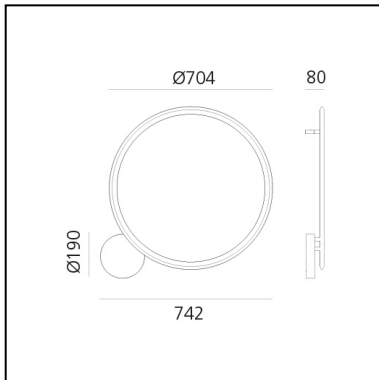

Discovery wall/ceiling - Black

Ernesto Gismondi

IP20    Dimmerable: 

LUMINAIRE

- Watt: **40W**
- Voltage: **220-240V**
- Delivered lumen output: **2857lm**
- CCT: **3000K**
- Efficiency: **55%**
- Efficacy: **71.44lm/W**
- CRI: **90**
- Dimmable Typology: **Push**

DIMENSIONS

- Length: **742 mm**
- Width: **80 mm**
- Diameter: **704 mm**
- Glow Wire Test: **650°**

SOURCES INCLUDED

- Category: **Led**
- Number: **7**
- Watt: **5.4W**
- Delivered lumen output: **648lm**
- Color temperature (K): **3000K**
- CRI: **90**
- Color Tolerance: **MacAdam 3SDCM**
- Efficacy: **120lm/W**
- Service Life: **50000-L70**