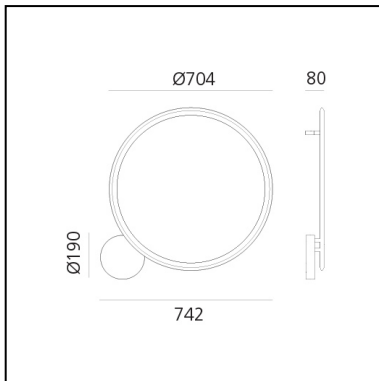

LUMINAIRE

- Watt: **40W**
- Voltage: **220-240V**
- Delivered lumen output: **2857lm**
- CCT: **3000K**
- Efficiency: **55%**
- Efficacy: **71.44lm/W**
- CRI: **90**
- Dimmable Typology: **Push**

DESCRIPTION

Awarded the Compasso d'Oro prize in 2018, Discovery is an unobtrusive and seemingly completely absent element whose volume is only perceived when it is switched on, thanks to the LEDs in the outer rim which inject light into the central diffuser surface. The patented optical solution produces a precise light output that ensures perfect visual comfort.

FEATURES

- Product Code: **1998010A**
- Colour: **Satinized aluminium**
- Installation: **CeilingWall**
- Material: **technopolymer, aluminium**
- Series: **Design Collection**
- Environment: **Indoor**
- design by: **Ernesto Gismondi**

DIMENSIONS

- Length: **742 mm**
- Width: **80 mm**
- Diameter: **704 mm**
- Glow Wire Test: **650°**

SOURCES INCLUDED

- Category: **Led**
- Number: **7**
- Watt: **5.4W**
- Delivered lumen output: **648lm**
- Color temperature (K): **3000K**
- CRI: **90**
- Color Tolerance: **MacAdam 3SDCM**
- Efficacy: **120lm/W**
- Service Life: **50000-L70**