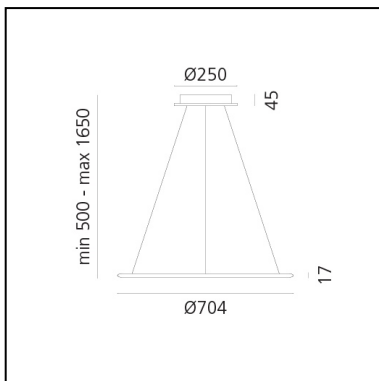

LUMINAIRE

- Watt: **40W**
- Voltage: **220-240V**
- Delivered lumen output: **2857lm**
- CCT: **3000K**
- Efficiency: **55%**
- Efficacy: **71.44lm/W**
- CRI: **90**
- Dimmable Typology: **Push/DALI**

DESCRIPTION

Awarded the Compasso d'Oro prize in 2018, Discovery is an unobtrusive and seemingly completely absent element whose volume is only perceived when it is switched on, thanks to the LEDs in the outer rim which inject light into the central diffuser surface. The patented optical solution produces a precise light output that ensures perfect visual comfort.

FEATURES

- Product Code: **1999110A**
- Colour: **Satinized aluminium**
- Installation: **Suspension**
- Material: **Technopolymer, aluminium**
- Series: **Design Collection**
- Environment: **Indoor**
- design by: **Ernesto Gismondi**

DIMENSIONS

- Height: **17 mm**
- Diameter: **704 mm**
- Base Diameter: **250 mm**
- Max Height from ceiling: **1650 mm**
- Glow Wire Test: **650°**

SOURCES INCLUDED

- Category: **Led**
- Number: **7**
- Watt: **5.4W**
- Delivered lumen output: **648lm**
- Color temperature (K): **3000K**
- CRI: **90**
- Color Tolerance: **MacAdam 3SDCM**
- Efficacy: **120lm/W**
- Service Life: **50000-L70**