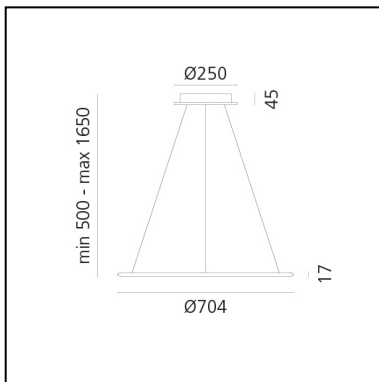

DESCRIPTION

Awarded the Compasso d'Oro prize in 2018, Discovery is an unobtrusive and seemingly completely absent element whose volume is only perceived when it is switched on, thanks to the LEDs in the outer rim which inject light into the central diffuser surface. The patented optical solution produces a precise light output that ensures perfect visual comfort.

IP20 Dimmerable: