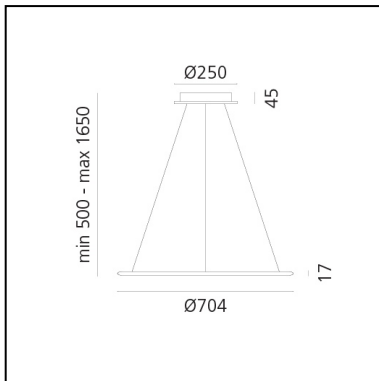

LUMINAIRE

- Watt: **40W**
- Voltage: **220-240V**
- Delivered lumen output: **2857lm**
- CCT: **3000K**
- Efficiency: **55%**
- Efficacy: **71.44lm/W**
- CRI: **90**
- Dimmable Typology: **Push & APP**

Notes

DESCRIPTION

Awarded the Compasso d'Oro prize in 2018, Discovery is an unobtrusive and seemingly completely absent element whose volume is only perceived when it is switched on, thanks to the LEDs in the outer rim which inject light into the central diffuser surface. The patented optical solution produces a precise light output that ensures perfect visual comfort.

FEATURES

- Product Code: **1999130APP**
- Colour: **Black**
- Installation: **Suspension**
- Material: **Technopolymer, aluminium**
- Series: **Design Collection**
- Environment: **Indoor**
- design by: **Ernesto Gismondi**

DIMENSIONS

- Height: **17 mm**
- Diameter: **704 mm**
- Base Diameter: **250 mm**
- Max Height from ceiling: **1650 mm**
- Glow Wire Test: **650°**

SOURCES INCLUDED

- Category: **Led**
- Number: **7**
- Watt: **5.4W**
- Delivered lumen output: **648lm**
- Color temperature (K): **3000K**
- CRI: **90**
- Color Tolerance: **MacAdam 3SDCM**
- Efficacy: **120lm/W**
- Service Life: **50000-L70**