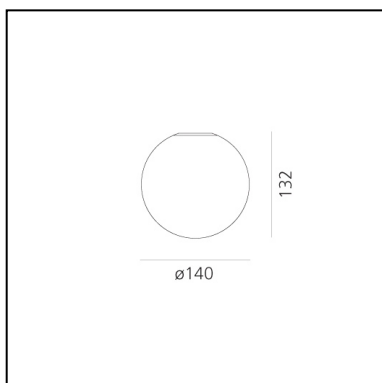

LUMINAIRE

- Watt: **5W**
- Voltage: **220V-240V**
- Delivered lumen output: **353lm**
- Efficiency: **75%**
- Efficacy: **70.58lm/W**
- CRI: **80**

Notes

DESCRIPTION

The simple geometric shape of the spherical diffuser makes this an iconic product and ensures uniform diffusion of light through the acid-etched blown glass. The 25, 35 and 42 cm versions are also suitable for outdoor use.

FEATURES

- Product Code: **1039110A**
- Colour: **White**
- Installation: **WallCeiling**
- Material: **Technopolymer lamp body, blown frosted glass diffuser with acid-etching treatment.**
- Series: **Design Collection, Architectural Outdoor**
- Area contract: **Hospitality, null, Residential**
- Emission: **Diffused**
- design by: **Michele De Lucchi**

DIMENSIONS

- Height: **132 mm**
- Diameter: **140 mm**

SOURCES NOT INCLUDED

- Category: **LED RETROFIT**
- Number: **1**
- Socket: **E14**