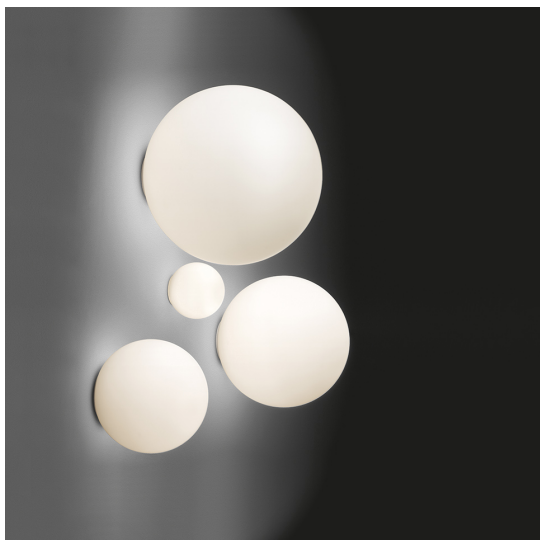

Dioscuri parete/soffitto 14

Michele De Lucchi

IP44 Dimmerable: