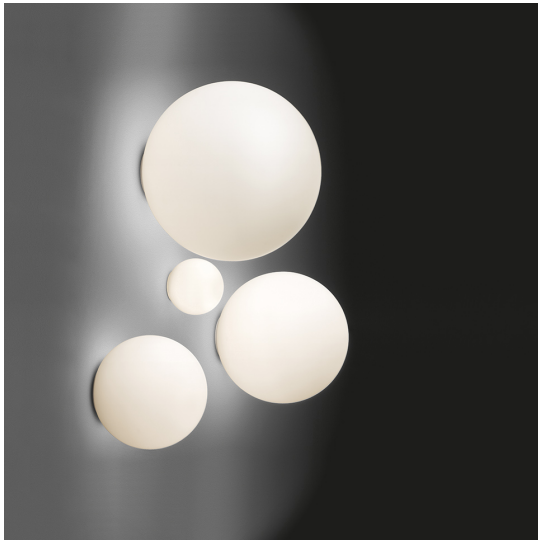

Dioscuri wall/ceiling 25

Michele De Lucchi

IP65 Dimmerable: +0-