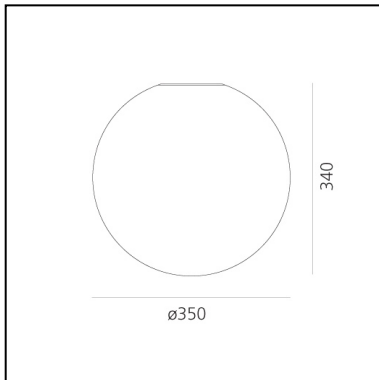

LUMINAIRE

- Watt: **21W**
- Voltage: **220V-240V**
- Delivered lumen output: **2186lm**
- Efficiency: **89%**
- Efficacy: **104.07lm/W**
- CRI: **80**

Notes

Lamp not included. The IP 65 degree of protection makes it also suitable for outdoor application.

DESCRIPTION

The simple geometric shape of the spherical diffuser makes this an iconic product and ensures uniform diffusion of light through the acid-etched blown glass. The 25, 35 and 42 cm versions are also suitable for outdoor use.

FEATURES

- Product Code: **0116010A**
- Colour: **White**
- Installation: **CeilingWall**
- Material: **Technopolymer lamp body, blown frosted glass diffuser with acid-etching treatment.**
- Series: **Design Collection, Architectural Outdoor**
- Area contract: **Hospitality, null, Residential**
- Emission: **Diffused**
- design by: **Michele De Lucchi**

DIMENSIONS

- Height: **340 mm**
- Diameter: **350 mm**
- Impact Resistance: **N.D.**
- Glow Wire Test: **850°**

SOURCES NOT INCLUDED

- Category: **LED RETROFIT**
- Number: **1**
- Socket: **E27**