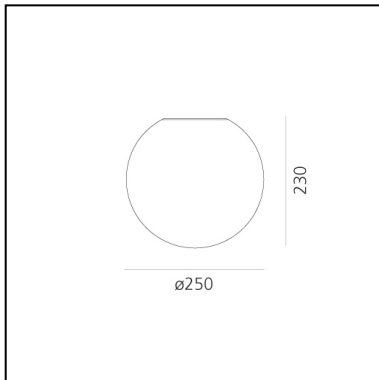

FEATURES

- Product Code: **1039110A**
- Colour: **White**
- Installation: **WallCeiling**
- Material: **Technopolymer lamp body, blown frosted glass diffuser with acid-etching treatment.**
- Series: **Design Collection, Architectural Outdoor**
- Area contract: **Hospitality, null, Residential**
- Emission: **Diffused**
- design by: **Michele De Lucchi**

DIMENSIONS

- Height: **132 mm**
- Diameter: **140 mm**

SOURCES NOT INCLUDED

- Category: **LED RETROFIT**
- Number: **1**
- Socket: **E14**

Dioscuri wall/ceiling 25

Michele De Lucchi

IP65       Dimmerable: +0-

DIMENSIONS

- Height: **340 mm**
- Diameter: **350 mm**
- Impact Resistance: **N.D.**
- Glow Wire Test: **850°**

SOURCES NOT INCLUDED

- Category: **LED RETROFIT**
- Number: **1**
- Socket: **E27**

Dioscuri wall/ceiling 42

DIMENSIONS

- Height: **420 mm**
- Diameter: **420 mm**
- Impact Resistance: **N.D.**
- Glow Wire Test: **850°**

SOURCES NOT INCLUDED

- Category: **LED RETROFIT**
- Number: **1**
- Socket: **E27**