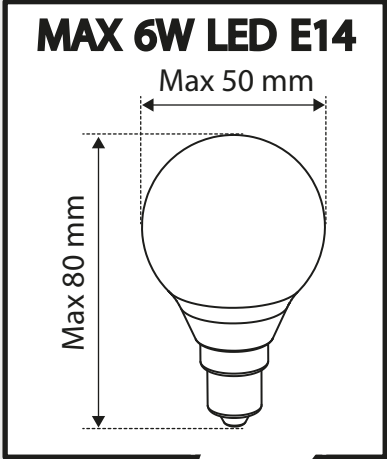

For USA and Canada only:
Max 7W E12 cULus SBLED

4

5

6

7

i

- 1
- 2
- 3
- 4
- 5

For USA and Canada only:
Max 7W E12 cULus SBLED