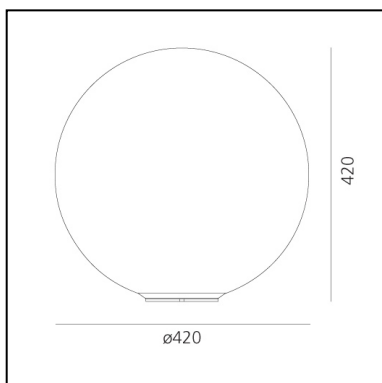

DIMENSIONS

- Height: **137 mm**
- Diameter: **140 mm**

SOURCES NOT INCLUDED

- Category: **LED RETROFIT**
- Number: **1**
- Socket: **E14**

Dioscuri table 25

Michele De Lucchi

IP20      

LUMINAIRE

DIMENSIONS

- Height: **230 mm**
- Diameter: **250 mm**
- Glow Wire Test: **850°**

SOURCES NOT INCLUDED

- Category: **LED RETROFIT**
- Number: **1**
- Socket: **E27**

Dioscuri table 35

Michele De Lucchi

IP20   EAC  

DIMENSIONS

- Height: **340 mm**
- Diameter: **350 mm**
- Glow Wire Test: **850°**

SOURCES NOT INCLUDED

- Category: **LED RETROFIT**
- Number: **1**
- Socket: **E27**

Dioscuri table 42

Michele De Lucchi

IP20   EAC  

DIMENSIONS

- Height: **420 mm**
- Diameter: **420 mm**
- Glow Wire Test: **850°**

SOURCES NOT INCLUDED

- Category: **LED RETROFIT**
- Number: **1**
- Socket: **E27**