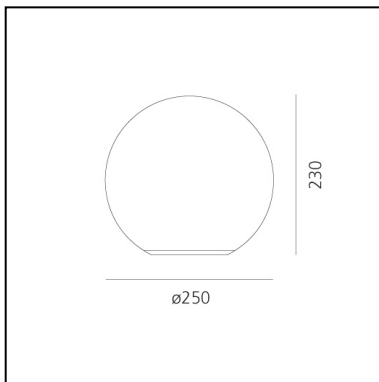

DIMENSIONS

- Height: **137 mm**
- Diameter: **140 mm**

SOURCES NOT INCLUDED

- Category: **LED RETROFIT**
- Number: **1**
- Socket: **E14**

Dioscuri table 25

Michele De Lucchi

IP20      

LUMINAIRE

DIMENSIONS

- Height: **230 mm**
- Diameter: **250 mm**
- Glow Wire Test: **850°**

SOURCES NOT INCLUDED

- Category: **LED RETROFIT**
- Number: **1**
- Socket: **E27**

Dioscuri table 35

Michele De Lucchi

IP20   EAC  

DIMENSIONS

- Height: **340 mm**
- Diameter: **350 mm**
- Glow Wire Test: **850°**

SOURCES NOT INCLUDED

- Category: **LED RETROFIT**
- Number: **1**
- Socket: **E27**

Dioscuri table 42

Michele De Lucchi

IP20   EAC  

DIMENSIONS

- Height: **420 mm**
- Diameter: **420 mm**
- Glow Wire Test: **850°**

SOURCES NOT INCLUDED

- Category: **LED RETROFIT**
- Number: **1**
- Socket: **E27**