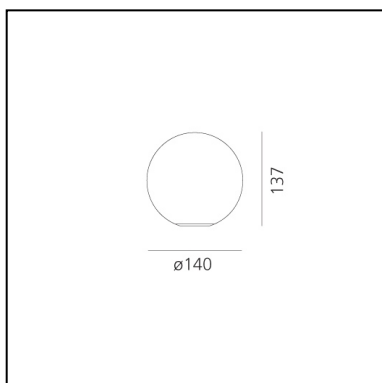

Dioscuri table 14

Michele De Lucchi

IP20   

LUMINAIRE

- Watt: **5W**
- Voltage: **220-240V**
- Delivered lumen output: **353lm**
- Efficiency: **75%**
- Efficacy: **70.58lm/W**
- CRI: **80**

DESCRIPTION

The simple geometric shape of the spherical diffuser makes this an iconic product and ensures uniform diffusion of light through the acid-etched blown glass.

DIMENSIONS

- Height: **137 mm**
- Diameter: **140 mm**

SOURCES NOT INCLUDED

- Category: **LED RETROFIT**
- Number: **1**
- Socket: **E14**

Dioscuri table 25

Michele De Lucchi

IP20      

LUMINAIRE

DIMENSIONS

- Height: **230 mm**
- Diameter: **250 mm**
- Glow Wire Test: **850°**

SOURCES NOT INCLUDED

- Category: **LED RETROFIT**
- Number: **1**
- Socket: **E27**

Dioscuri table 35

Michele De Lucchi

IP20   EAC  

DIMENSIONS

- Height: **340 mm**
- Diameter: **350 mm**
- Glow Wire Test: **850°**

SOURCES NOT INCLUDED

- Category: **LED RETROFIT**
- Number: **1**
- Socket: **E27**

Dioscuri table 42

Michele De Lucchi

IP20   EAC  