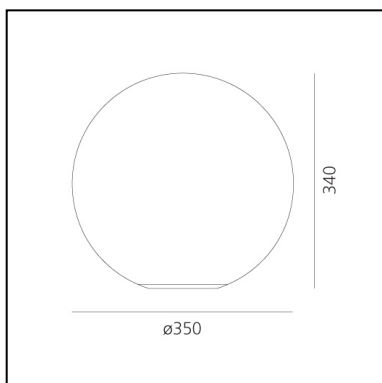

DIMENSIONS

- Height: **137 mm**
- Diameter: **140 mm**

SOURCES NOT INCLUDED

- Category: **LED RETROFIT**
- Number: **1**
- Socket: **E14**

Dioscuri table 25

Michele De Lucchi

IP20      

LUMINAIRE

DIMENSIONS

- Height: **230 mm**
- Diameter: **250 mm**
- Glow Wire Test: **850°**

SOURCES NOT INCLUDED

- Category: **LED RETROFIT**
- Number: **1**
- Socket: **E27**

Dioscuri table 35

Michele De Lucchi

IP20   EAC  

DIMENSIONS

- Height: **340 mm**
- Diameter: **350 mm**
- Glow Wire Test: **850°**

SOURCES NOT INCLUDED

- Category: **LED RETROFIT**
- Number: **1**
- Socket: **E27**

Dioscuri table 42

Michele De Lucchi

IP20   EAC  

DIMENSIONS

- Height: **420 mm**
- Diameter: **420 mm**
- Glow Wire Test: **850°**

SOURCES NOT INCLUDED

- Category: **LED RETROFIT**
- Number: **1**
- Socket: **E27**