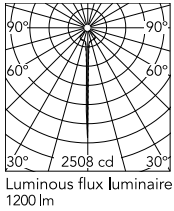

Physical

Colour	White
Cord length (mm)	1400
Net weight (kg)	5
Package volume (m3)	0.16
IP internal	20

Download

Mounting instructions

Schematic light drawing

Photometric

Lighting type	Direct
Light distribution	Roto symmetric