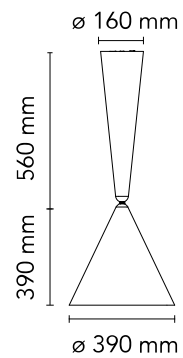

FLOS

F2121009 White

Diabolo

Designed by Achille Castiglioni, 1998

Halogen - 70W

Pendant light with direct lighting designed by A. Castiglioni, composed of a ceiling rose and diffuser. Body in aluminium with external paint in 3 different colour options (shiny white, beaver brown, and cherry red), while the inside of the diffuser is shiny white. The diffuser may be moved vertically from 95 to 210 cm using the cable reel within the ceiling rose. The light source has an E27 socket.

Are you a professional and your project needs consulting and support?

BOOK AN APPOINTMENT

Main specifications

EAN	8059607032336
Mounting	Suspension
Environments	Indoor dry location
Light Source Type	Bulb
Lamp category	Halogen
Lamp holders	E27
Ilcos	HSGSA
Number of heads	1
Power (W)	70

Physical

Colour	White
Cord length (mm)	1400
Net weight (kg)	5
Package volume (m3)	0.16
IP internal	20

Download

Mounting instructions

Schematic light drawing

Photometric

Lighting type	Direct
Light distribution	Roto symmetric