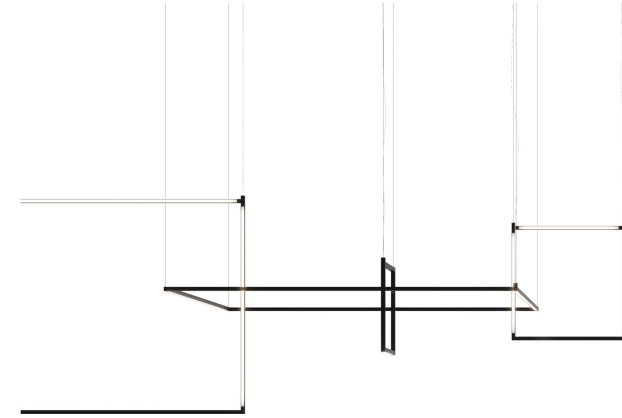

DESK MATRIX

With the Desk Matrix, our Linescapes System can now be configured in rectangular and square shapes, both vertically and horizontally. Sleek continuous light lines with an infinite number of constellations to fit any table size or interior design need. Available in 2700K or 3000K CCT, black or white finish. Compositions come fully equipped to work right out of the box, 1-10 V dimmable driver and its case included.

DESK MATRIX | 44X44CM - HORIZONTAL 2700K

LAMPING

Source	Linear LED
Total power	24W
Emission	diffused, orientable 360°
Switching	dimnable 1-10V
Tension	110/240V
Color temperature	2700K
Luminous flux	1340lm (source luminous flux)
Typ CRI	85
Energy class	A+
Materials	aluminium + PC + ABS
Notes	driver included, adjustable cable length max 3m