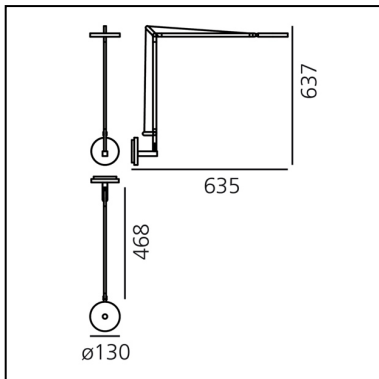

LUMINAIRE

- Watt: **8W**
- Voltage: **100-240V**
- Delivered lumen output: **360lm**
- CCT: **2700K**
- Efficiency: **54%**
- Efficacy: **45.00lm/W**
- CRI: **90**
- Dimmer Typology: **Microswitch Dimmer**

Notes

Microswitch dimmer.
Code related only to the body lamp, to be completed with the base/support.

DESCRIPTION

Demetra is essential, functional and timeless. In keeping with Naoto Fukasawa's "Without Thought" approach, it is "natural" like a spontaneous expression of the harmonious relationship between the user, the object and the environment. Perfect for reading, its light can set different moods and follow the flow of our activities, at home or work, thanks also to the possibility of incorporating a motion sensor which manages the device lighting according to the proximity of the user. The wall lamp versions derive from the original table lamp.

FEATURES

- Product Code: **1734W20A**
- Colour: **White**
- Installation: **Wall**
- Material: **Aluminium, technopolymer**
- Series: **Design Collection**
- design by: **Naoto Fukasawa**

DIMENSIONS

- Length: **635 mm**
- Height: **637 mm**
- Diameter: **130 mm**
- Impact Resistance: **N.D.**
- Glow Wire Test: **650°**

SOURCES INCLUDED

- Category: **Led**
- Number: **1**
- Watt: **8W**
- Delivered lumen output: **730lm**
- Color temperature (K): **2700K**
- CRI: **90**
- Color Tolerance: **MacAdam 2SDCM**