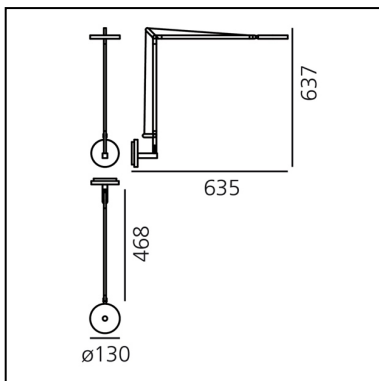

LUMINAIRE

- Watt: **8W**
- Voltage: **220V-240V**
- Delivered lumen output: **385lm**
- CCT: **3000K**
- Efficiency: **54%**
- Efficacy: **48.08lm/W**
- CRI: **90**
- Dimmer Typology: **Microswitch Dimmer**

Notes

Microswitch dimmer.
Code related only to the body lamp, to be completed with the base/support.

DESCRIPTION

Demetra is essential, functional and timeless. In keeping with Naoto Fukasawa's "Without Thought" approach, it is "natural" like a spontaneous expression of the harmonious relationship between the user, the object and the environment. Perfect for reading, its light can set different moods and follow the flow of our activities, at home or work, thanks also to the possibility of incorporating a motion sensor which manages the device lighting according to the proximity of the user. The wall lamp versions derive from the original table lamp.

FEATURES

- Product Code: **1734050A**
- Colour: **Opaque Black**
- Installation: **Wall**
- Material: **Aluminium, technopolymer**
- Series: **Design Collection**
- design by: **Naoto Fukasawa**

DIMENSIONS

- Length: **635 mm**
- Height: **637 mm**
- Diameter: **130 mm**
- Impact Resistance: **N.D.**
- Glow Wire Test: **650°**

SOURCES INCLUDED

- Category: **Led**
- Number: **1**
- Watt: **6W**
- Delivered lumen output: **726lm**
- Color temperature (K): **3000K**
- CRI: **90**
- Color Tolerance: **MacAdam 2SDCM**
- Efficacy: **120lm/W**
- Service Life: **50000-L70**