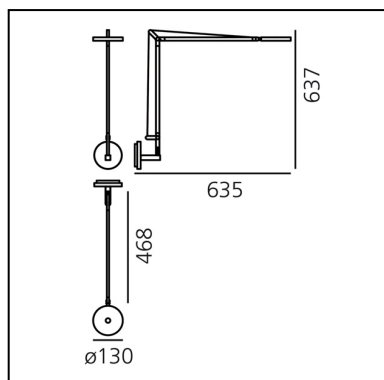

LUMINAIRE

- Watt: **8W**
- Voltage: **220V-240V**
- Delivered lumen output: **385lm**
- CCT: **3000K**
- Efficiency: **54%**
- Efficacy: **48.08lm/W**
- CRI: **90**
- Dimmer Typology: **Microswitch Dimmer**

Notes

Microswitch dimmer.
Code related only to the body lamp, to be completed with the base/support.

DESCRIPTION

Demetra is essential, functional and timeless. In keeping with Naoto Fukasawa's "Without Thought" approach, it is "natural" like a spontaneous expression of the harmonious relationship between the user, the object and the environment. Perfect for reading, its light can set different moods and follow the flow of our activities, at home or work, thanks also to the possibility of incorporating a motion sensor which manages the device lighting according to the proximity of the user. The wall lamp versions derive from the original table lamp.

FEATURES

- Product Code: **1735010A**
- Colour: **Grey anthracite**
- Installation: **Wall**
- Material: **Aluminium, technopolymer**
- Series: **Design Collection**
- design by: **Naoto Fukasawa**

DIMENSIONS

- Length: **635 mm**
- Height: **637 mm**
- Diameter: **130 mm**
- Impact Resistance: **N.D.**
- Glow Wire Test: **650°**

SOURCES INCLUDED

- Category: **Led**
- Number: **1**
- Watt: **6W**
- Delivered lumen output: **726lm**
- Color temperature (K): **3000K**
- CRI: **90**
- Color Tolerance: **MacAdam 2SDCM**
- Efficacy: **120lm/W**
- Service Life: **50000-L70**