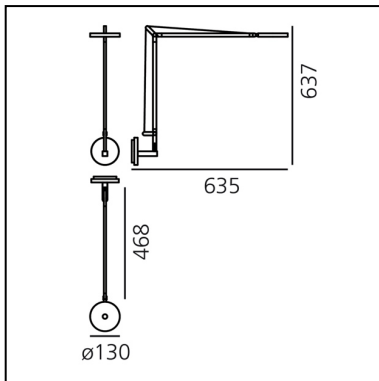

LUMINAIRE

- Watt: **8W**
- Voltage: **100-240V**
- Delivered lumen output: **360lm**
- CCT: **2700K**
- Efficiency: **54%**
- Efficacy: **45.00lm/W**
- CRI: **90**
- Dimmer Typology: **Microswitch Dimmer**

Notes

Microswitch dimmer.
Code related only to the body lamp, to be completed with the base/support.

DESCRIPTION

Demetra is essential, functional and timeless. In keeping with Naoto Fukasawa's "Without Thought" approach, it is "natural" like a spontaneous expression of the harmonious relationship between the user, the object and the environment. Perfect for reading, its light can set different moods and follow the flow of our activities, at home or work, thanks also to the possibility of incorporating a motion sensor which manages the device lighting according to the proximity of the user. The wall lamp versions derive from the original table lamp.

FEATURES

- Product Code: **1734W10A**
- Colour: **Grey anthracite**
- Installation: **Wall**
- Material: **Aluminium, technopolymer**
- Series: **Design Collection**
- design by: **Naoto Fukasawa**

DIMENSIONS

- Length: **635 mm**
- Height: **637 mm**
- Diameter: **130 mm**
- Impact Resistance: **N.D.**
- Glow Wire Test: **650°**

SOURCES INCLUDED

- Category: **Led**
- Number: **1**
- Watt: **8W**
- Delivered lumen output: **730lm**
- Color temperature (K): **2700K**
- CRI: **90**
- Color Tolerance: **MacAdam 2SDCM**