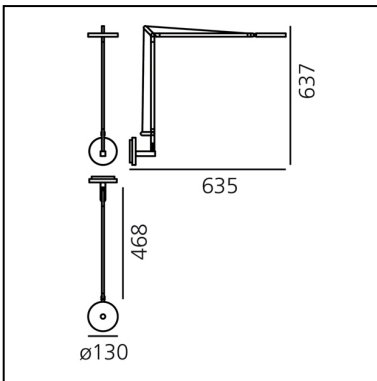

DESCRIPTION

Demetra is essential, functional and timeless. In keeping with Naoto Fukasawa's "Without Thought" approach, it is "natural" like a spontaneous expression of the harmonious relationship between the user, the object and the environment. Perfect for reading, its light can set different moods and follow the flow of our activities, at home or work, thanks also to the possibility of incorporating a motion sensor which manages the device lighting according to the proximity of the user. The wall lamp versions derive from the original table lamp.

IP20 Dimmerable: