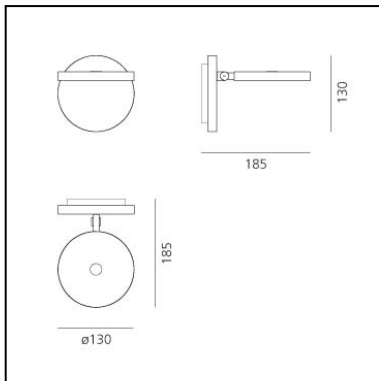

LUMINAIRE

- Watt: **9W**
- Voltage: **220V-240V**
- Delivered lumen output: **360lm**
- CCT: **2700K**
- Efficiency: **54%**
- Efficacy: **40.00lm/W**
- CRI: **90**
- Dimmer Typology: **Microswitch Dimmer**

DESCRIPTION

Adjustable and controlled directly with the dimmer placed on the head, this lamp is understated and functional, becoming a useful instrument of light for private spaces but also for work and hospitality environments.

FEATURES

- Product Code: **1730W10A**
- Colour: **Grey anthracite**
- Installation: **Wall**
- Material: **Aluminium**
- Series: **Design Collection**
- design by: **Naoto Fukasawa**

DIMENSIONS

- Length: **185 mm**
- Height: **130 mm**
- Diameter: **130 mm**
- Impact Resistance: **N.D.**
- Glow Wire Test: **650°**

SOURCES INCLUDED

- Category: **Led**
- Number: **1**
- Watt: **4,8W**
- Color temperature (K): **2700K**
- CRI: **90**