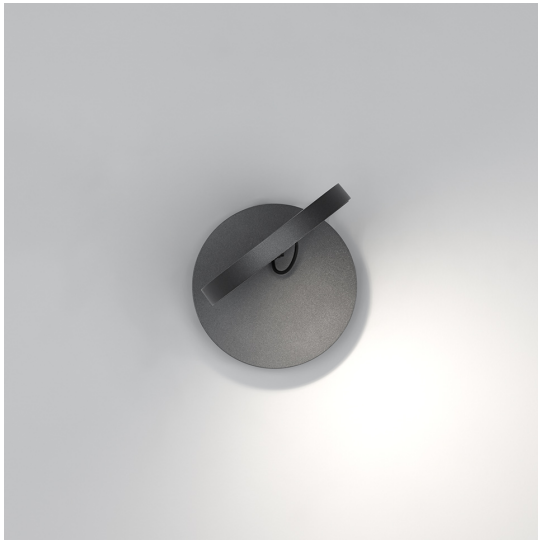

# Demetra Spotlight - 2700K - Anthracite Grey

Naoto Fukasawa

IP20   EAC CE

## DESCRIPTION

Adjustable and controlled directly with the dimmer placed on the head, this lamp is understated and functional, becoming a useful instrument of light for private spaces but also for work and hospitality environments.

## FEATURES

- Product Code: **1731W10A**
- Colour: **Grey anthracite**
- Installation: **Wall**
- Material: **Aluminium**
- Series: **Design Collection**
- design by: **Naoto Fukasawa**