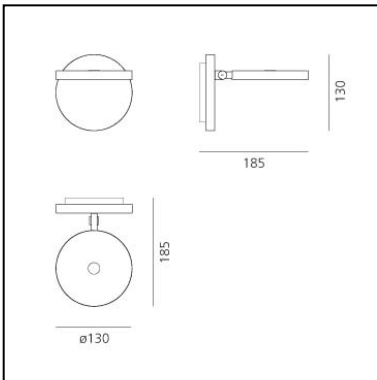

DESCRIPTION

Adjustable and controlled directly with the dimmer placed on the head, this lamp is understated and functional, becoming a useful instrument of light for private spaces but also for work and hospitality environments.

IP20 EAC CE