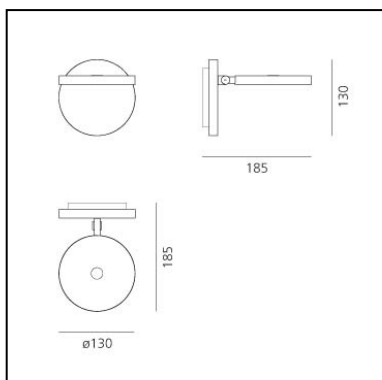

LUMINAIRE

- Watt: **8W**
- Voltage: **220V-240V**
- Delivered lumen output: **360lm**
- CCT: **2700K**
- Efficiency: **54%**
- Efficacy: **45.00lm/W**
- CRI: **90**

DESCRIPTION

Adjustable and controlled directly with the dimmer placed on the head, this lamp is understated and functional, becoming a useful instrument of light for private spaces but also for work and hospitality environments.

FEATURES

- Product Code: **1731W50A**
- Colour: **Opaque Black**
- Installation: **Wall**
- Material: **Aluminium**
- Series: **Design Collection**
- design by: **Naoto Fukasawa**

DIMENSIONS

- Length: **185 mm**
- Height: **130 mm**
- Diameter: **130 mm**
- Impact Resistance: **N.D.**
- Glow Wire Test: **650°**

SOURCES INCLUDED

- Category: **Led**
- Number: **1**
- Watt: **8W**
- Delivered lumen output: **730lm**
- Color temperature (K): **2700K**
- CRI: **90**
- Color Tolerance: **MacAdam 2SDCM**