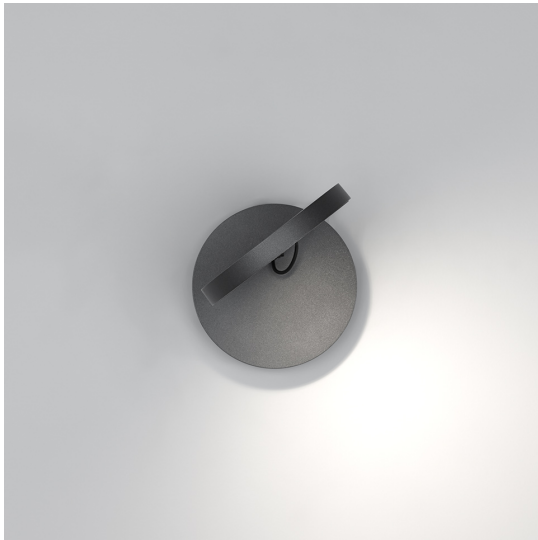

Demetra Spotlight - 3000K - Anthracite Grey

Naoto Fukasawa

IP20 EAC CE