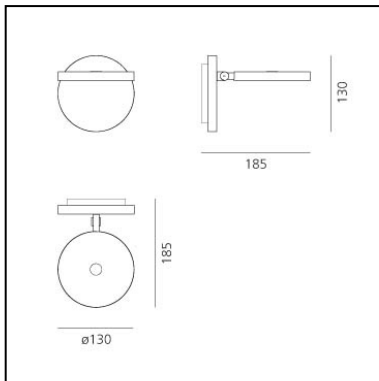

LUMINAIRE

- Watt: **9W**
- Voltage: **220V-240V**
- Delivered lumen output: **385lm**
- CCT: **3000K**
- Efficiency: **54%**
- Efficacy: **42.74lm/W**
- CRI: **90**
- Dimmer Typology: **Microswitch Dimmer**

DESCRIPTION

Adjustable and controlled directly with the dimmer placed on the head, this lamp is understated and functional, becoming a useful instrument of light for private spaces but also for work and hospitality environments.

FEATURES

- Product Code: **1730020A**
- Colour: **White**
- Installation: **Wall**
- Material: **Aluminium**
- Series: **Design Collection**
- design by: **Naoto Fukasawa**

DIMENSIONS

- Length: **185 mm**
- Height: **130 mm**
- Diameter: **130 mm**
- Base Diameter: **130 mm**
- Impact Resistance: **N.D.**
- Glow Wire Test: **750°**

SOURCES INCLUDED

- Category: **Led**
- Number: **1**
- Watt: **4,8W**
- Color temperature (K): **3000K**
- CRI: **90**