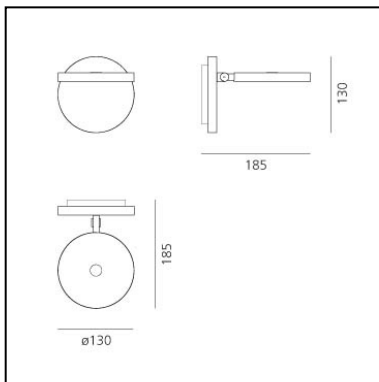

DESCRIPTION

Adjustable and controlled directly with the dimmer placed on the head, this lamp is understated and functional, becoming a useful instrument of light for private spaces but also for work and hospitality environments.

IP20 EAC CE