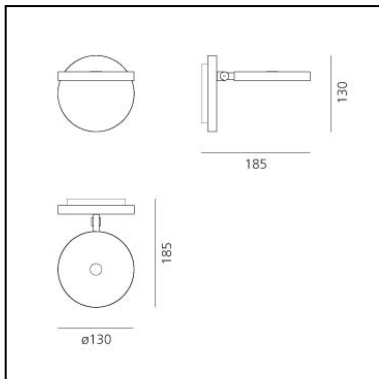

LUMINAIRE

- Watt: **9W**
- Voltage: **220V-240V**
- Delivered lumen output: **385lm**
- CCT: **3000K**
- Efficiency: **54%**
- Efficacy: **42.74lm/W**
- CRI: **90**
- Dimmer Typology: **Microswitch Dimmer**

DESCRIPTION

Adjustable and controlled directly with the dimmer placed on the head, this lamp is understated and functional, becoming a useful instrument of light for private spaces but also for work and hospitality environments.

FEATURES

- Product Code: **1730050A**
- Colour: **Opaque Black**
- Installation: **Wall**
- Material: **Aluminium**
- Series: **Design Collection**
- design by: **Naoto Fukasawa**

DIMENSIONS

- Length: **185 mm**
- Height: **130 mm**
- Diameter: **130 mm**
- Base Diameter: **130 mm**
- Impact Resistance: **N.D.**
- Glow Wire Test: **750°**

SOURCES INCLUDED

- Category: **Led**
- Number: **1**
- Watt: **4,8W**
- Color temperature (K): **3000K**
- CRI: **90**