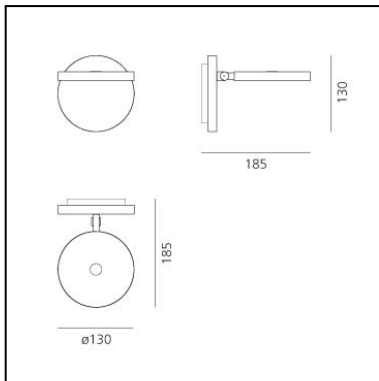

LUMINAIRE

- Watt: **8W**
- Voltage: **220V-240V**
- Delivered lumen output: **360lm**
- CCT: **2700K**
- Efficiency: **54%**
- Efficacy: **45.00lm/W**
- CRI: **90**

DESCRIPTION

Adjustable and controlled directly with the dimmer placed on the head, this lamp is understated and functional, becoming a useful instrument of light for private spaces but also for work and hospitality environments.

FEATURES

- Product Code: **1731W10A**
- Colour: **Grey anthracite**
- Installation: **Wall**
- Material: **Aluminium**
- Series: **Design Collection**
- design by: **Naoto Fukasawa**

DIMENSIONS

- Length: **185 mm**
- Height: **130 mm**
- Diameter: **130 mm**
- Impact Resistance: **N.D.**
- Glow Wire Test: **650°**

SOURCES INCLUDED

- Category: **Led**
- Number: **1**
- Watt: **8W**
- Delivered lumen output: **730lm**
- Color temperature (K): **2700K**
- CRI: **90**
- Color Tolerance: **MacAdam 2SDCM**