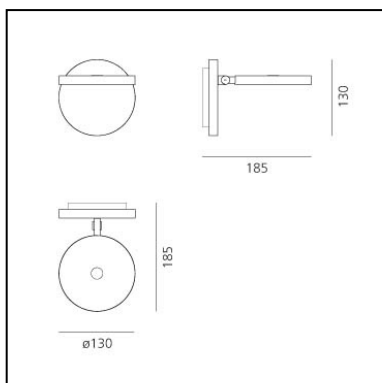

LUMINAIRE

- Watt: **8W**
- Voltage: **220V-240V**
- Delivered lumen output: **385lm**
- CCT: **3000K**
- Efficiency: **54%**
- Efficacy: **48.08lm/W**
- CRI: **90**

DESCRIPTION

Adjustable and controlled directly with the dimmer placed on the head, this lamp is understated and functional, becoming a useful instrument of light for private spaces but also for work and hospitality environments.

FEATURES

- Product Code: **1731050A**
- Colour: **Opaque Black**
- Installation: **Wall**
- Material: **Aluminium**
- Series: **Design Collection**
- design by: **Naoto Fukasawa**

DIMENSIONS

- Length: **185 mm**
- Height: **130 mm**
- Diameter: **130 mm**
- Base Diameter: **130 mm**
- Impact Resistance: **N.D.**
- Glow Wire Test: **750°**

SOURCES INCLUDED

- Category: **Led**
- Number: **1**
- Watt: **6W**
- Delivered lumen output: **726lm**
- Color temperature (K): **3000K**
- CRI: **90**
- Color Tolerance: **MacAdam 2SDCM**
- Efficacy: **120lm/W**
- Service Life: **50000-L70**