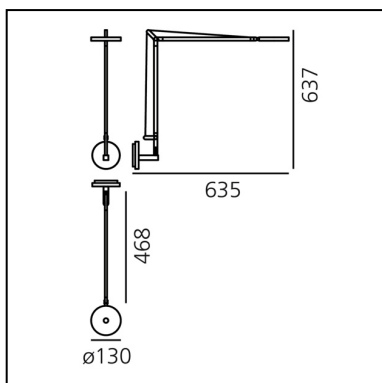

LUMINAIRE

- Watt: **12W**
- Delivered lumen output: **960lm**
- CCT: **3000K**
- Efficiency: **84%**
- Efficacy: **80.00lm/W**
- CRI: **90**
- Dimmer Typology: **Microswitch Dimmer**

Notes

Microswitch dimmer.
Code related only to the body lamp, to be completed with the base/support.

DESCRIPTION

While the size of Demetra Professional is the same as the classical version's, its enhanced emission flow provides intense lighting on the worktop. Emission is controlled by a reflector that slightly protrudes from the head's profile.

FEATURES

- Product Code: **1740020A**
- Colour: **White**
- Installation: **Wall**
- Material: **Aluminium, technopolymer**
- Series: **Design Collection**
- Environment: **Indoor**
- Emission: **Direct**
- design by: **Naoto Fukasawa**

DIMENSIONS

- Width: **635 mm**
- Height: **637 mm**
- Base Diameter: **130 mm**
- Glow Wire Test: **750°**

SOURCES INCLUDED

- Category: **Led**
- Number: **1**
- Watt: **9.37W**
- Delivered lumen output: **1129lm**
- Color temperature (K): **3000K**
- CRI: **90**
- Color Tolerance: **MacAdam 2SDCM**
- Efficacy: **121lm/W**
- Service Life: **50000-L70**