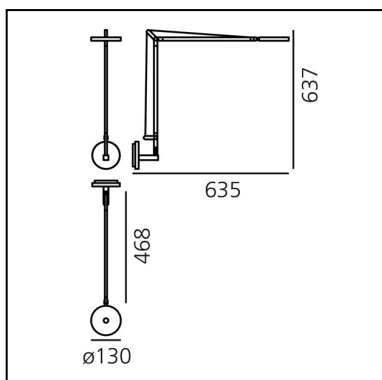

LUMINAIRE

- Watt: **12W**
- Delivered lumen output: **960lm**
- CCT: **3000K**
- Efficiency: **84%**
- Efficacy: **80.00lm/W**
- CRI: **90**
- Dimmer Typology: **Microswitch Dimmer**

Notes

Microswitch dimmer.
Code related only to the body lamp, to be completed with the base/support.

DESCRIPTION

While the size of Demetra Professional is the same as the classical version's, its enhanced emission flow provides intense lighting on the worktop. Emission is controlled by a reflector that slightly protrudes from the head's profile.

FEATURES

- Product Code: **1739020A**
- Colour: **White**
- Installation: **Wall**
- Material: **Aluminium, technopolymer**
- Series: **Design Collection**
- Environment: **Indoor**
- Emission: **Direct**
- design by: **Naoto Fukasawa**

DIMENSIONS

- Width: **635 mm**
- Height: **637 mm**
- Base Diameter: **130 mm**
- Glow Wire Test: **750°**

SOURCES INCLUDED

- Category: **Led**
- Number: **1**
- Watt: **9.37W**
- Delivered lumen output: **1129lm**
- Color temperature (K): **3000K**
- CRI: **90**
- Color Tolerance: **MacAdam 2SDCM**
- Efficacy: **121lm/W**
- Service Life: **50000-L70**