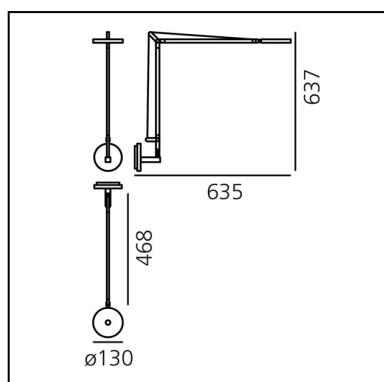

LUMINAIRE

- Watt: **12W**
- Delivered lumen output: **960lm**
- CCT: **3000K**
- Efficiency: **84%**
- Efficacy: **80.00lm/W**
- CRI: **90**
- Dimmer Typology: **Microswitch Dimmer**

Notes

Microswitch dimmer.
Code related only to the body lamp, to be completed with the base/support.

DESCRIPTION

While the size of Demetra Professional is the same as the classical version's, its enhanced emission flow provides intense lighting on the worktop. Emission is controlled by a reflector that slightly protrudes from the head's profile.

FEATURES

- Product Code: **1739010A**
- Colour: **Grey anthracite**
- Installation: **Wall**
- Material: **Aluminium, technopolymer**
- Series: **Design Collection**
- Environment: **Indoor**
- Emission: **Direct**
- design by: **Naoto Fukasawa**

DIMENSIONS

- Width: **635 mm**
- Height: **637 mm**
- Base Diameter: **130 mm**
- Glow Wire Test: **750°**

SOURCES INCLUDED

- Category: **Led**
- Number: **1**
- Watt: **9.37W**
- Delivered lumen output: **1129lm**
- Color temperature (K): **3000K**
- CRI: **90**
- Color Tolerance: **MacAdam 2SDCM**
- Efficacy: **121lm/W**
- Service Life: **50000-L70**