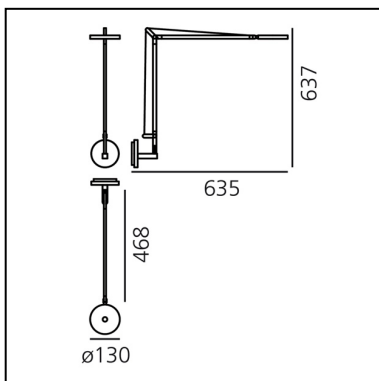

DESCRIPTION

While the size of Demetra Professional is the same as the classical version's, its enhanced emission flow provides intense lighting on the worktop. Emission is controlled by a reflector that slightly protrudes from the head's profile.

IP20 Dimmerable: