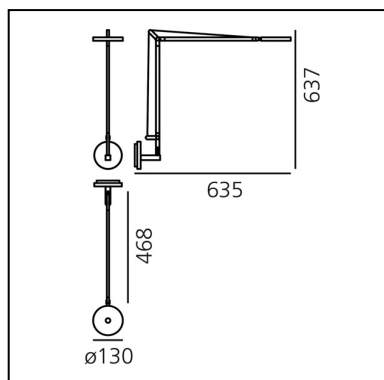

LUMINAIRE

- Watt: **12W**
- Delivered lumen output: **960lm**
- CCT: **3000K**
- Efficiency: **84%**
- Efficacy: **80.00lm/W**
- CRI: **90**
- Dimmer Typology: **Microswitch Dimmer**

Notes

Microswitch dimmer.
Code related only to the body lamp, to be completed with the base/support.

DESCRIPTION

While the size of Demetra Professional is the same as the classical version's, its enhanced emission flow provides intense lighting on the worktop. Emission is controlled by a reflector that slightly protrudes from the head's profile.

FEATURES

- Product Code: **1739050A**
- Colour: **Opaque Black**
- Installation: **Wall**
- Material: **Aluminium, technopolymer**
- Series: **Design Collection**
- Environment: **Indoor**
- Emission: **Direct**
- design by: **Naoto Fukasawa**

DIMENSIONS

- Width: **635 mm**
- Height: **637 mm**
- Base Diameter: **130 mm**
- Glow Wire Test: **750°**

SOURCES INCLUDED

- Category: **Led**
- Number: **1**
- Watt: **9.37W**
- Delivered lumen output: **1129lm**
- Color temperature (K): **3000K**
- CRI: **90**
- Color Tolerance: **MacAdam 2SDCM**
- Efficacy: **121lm/W**
- Service Life: **50000-L70**