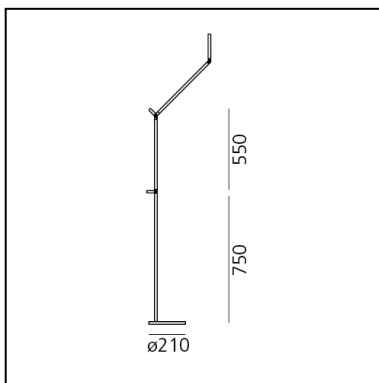

LUMINAIRE

- Watt: **12W**
- Delivered lumen output: **960lm**
- CCT: **3000K**
- Efficiency: **84%**
- Efficacy: **80.00lm/W**
- CRI: **90**
- Dimmer Typology: **Microswitch Dimmer**

Notes

Microswitch dimmer.
Code related only to the body lamp, to be completed with the base/support.

DESCRIPTION

While the size of Demetra Professional is the same as the classical version's, its enhanced emission flow provides intense lighting on the worktop. Emission is controlled by a reflector that slightly protrudes from the head's profile.

FEATURES

- Product Code: **1740020A**
- Colour: **White**
- Installation: **Floor**
- Material: **aluminium, technopolymer, steel**
- Series: **Design Collection**
- Environment: **Indoor**
- Emission: **Direct**
- design by: **Naoto Fukasawa**

DIMENSIONS

- Base Diameter: **210 mm**
- Max Extension Height: **1350 mm**
- Glow Wire Test: **750°**

SOURCES INCLUDED

- Category: **Led**
- Number: **1**
- Watt: **9.37W**
- Delivered lumen output: **1129lm**
- Color temperature (K): **3000K**
- CRI: **90**
- Color Tolerance: **MacAdam 2SDCM**
- Efficacy: **121lm/W**
- Service Life: **50000-L70**