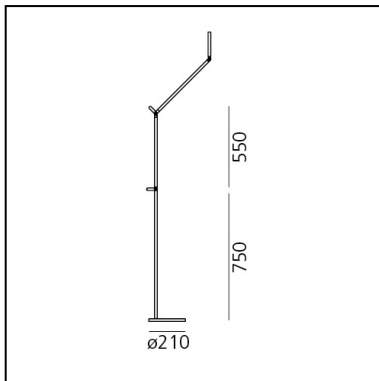

LUMINAIRE

- Watt: **12W**
- Delivered lumen output: **960lm**
- CCT: **3000K**
- Efficiency: **84%**
- Efficacy: **80.00lm/W**
- CRI: **90**
- Dimmer Typology: **Microswitch Dimmer**

Notes

Microswitch dimmer.
Code related only to the body lamp, to be completed with the base/support.

DESCRIPTION

While the size of Demetra Professional is the same as the classical version's, its enhanced emission flow provides intense lighting on the worktop. Emission is controlled by a reflector that slightly protrudes from the head's profile.

FEATURES

- Product Code: **1739050A**
- Colour: **Opaque Black**
- Installation: **Floor**
- Material: **aluminium, technopolymer, steel**
- Series: **Design Collection**
- Environment: **Indoor**
- Emission: **Direct**
- design by: **Naoto Fukasawa**

DIMENSIONS

- Base Diameter: **210 mm**
- Max Extension Height: **1350 mm**
- Glow Wire Test: **750°**

SOURCES INCLUDED

- Category: **Led**
- Number: **1**
- Watt: **9.37W**
- Delivered lumen output: **1129lm**
- Color temperature (K): **3000K**
- CRI: **90**
- Color Tolerance: **MacAdam 2SDCM**
- Efficacy: **121lm/W**
- Service Life: **50000-L70**