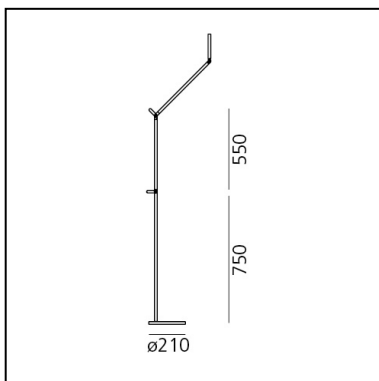

LUMINAIRE

- Watt: **12W**
- Delivered lumen output: **960lm**
- CCT: **3000K**
- Efficiency: **84%**
- Efficacy: **80.00lm/W**
- CRI: **90**
- Dimmer Typology: **Microswitch Dimmer**

Notes

Microswitch dimmer.
Code related only to the body lamp, to be completed with the base/support.

DESCRIPTION

While the size of Demetra Professional is the same as the classical version's, its enhanced emission flow provides intense lighting on the worktop. Emission is controlled by a reflector that slightly protrudes from the head's profile.

FEATURES

- Product Code: **1740010A**
- Colour: **Grey anthracite**
- Installation: **Floor**
- Material: **aluminium, technopolymer, steel**
- Series: **Design Collection**
- Environment: **Indoor**
- Emission: **Direct**
- design by: **Naoto Fukasawa**

DIMENSIONS

- Base Diameter: **210 mm**
- Max Extension Height: **1350 mm**
- Glow Wire Test: **750°**

SOURCES INCLUDED

- Category: **Led**
- Number: **1**
- Watt: **9.37W**
- Delivered lumen output: **1129lm**
- Color temperature (K): **3000K**
- CRI: **90**
- Color Tolerance: **MacAdam 2SDCM**
- Efficacy: **121lm/W**
- Service Life: **50000-L70**