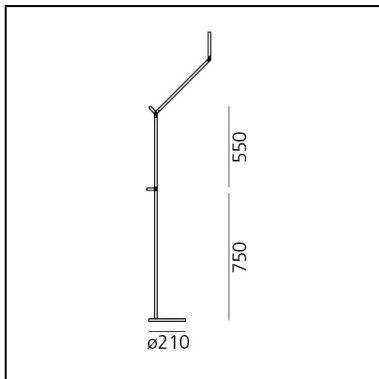

LUMINAIRE

- Watt: **12W**
- Delivered lumen output: **960lm**
- CCT: **3000K**
- Efficiency: **84%**
- Efficacy: **80.00lm/W**
- CRI: **90**
- Dimmer Typology: **Microswitch Dimmer**

Notes

Microswitch dimmer.
Code related only to the body lamp, to be completed with the base/support.

DESCRIPTION

While the size of Demetra Professional is the same as the classical version's, its enhanced emission flow provides intense lighting on the worktop. Emission is controlled by a reflector that slightly protrudes from the head's profile.

FEATURES

- Product Code: **1739010A**
- Colour: **Grey anthracite**
- Installation: **Floor**
- Material: **aluminium, technopolymer, steel**
- Series: **Design Collection**
- Environment: **Indoor**
- Emission: **Direct**
- design by: **Naoto Fukasawa**

DIMENSIONS

- Base Diameter: **210 mm**
- Max Extension Height: **1350 mm**
- Glow Wire Test: **750°**

SOURCES INCLUDED

- Category: **Led**
- Number: **1**
- Watt: **9.37W**
- Delivered lumen output: **1129lm**
- Color temperature (K): **3000K**
- CRI: **90**
- Color Tolerance: **MacAdam 2SDCM**
- Efficacy: **121lm/W**
- Service Life: **50000-L70**