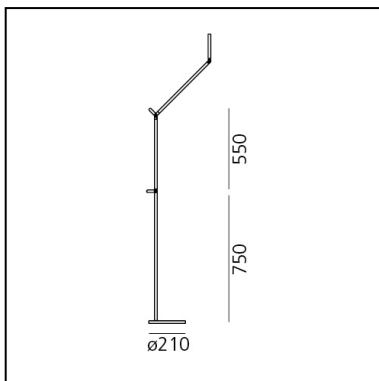

LUMINAIRE

- Watt: **12W**
- Delivered lumen output: **960lm**
- CCT: **3000K**
- Efficiency: **84%**
- Efficacy: **80.00lm/W**
- CRI: **90**
- Dimmer Typology: **Microswitch Dimmer**

Notes

Microswitch dimmer.
Code related only to the body lamp, to be completed with the base/support.

DESCRIPTION

While the size of Demetra Professional is the same as the classical version's, its enhanced emission flow provides intense lighting on the worktop. Emission is controlled by a reflector that slightly protrudes from the head's profile.

FEATURES

- Product Code: **1739020A**
- Colour: **White**
- Installation: **Floor**
- Material: **aluminium, technopolymer, steel**
- Series: **Design Collection**
- Environment: **Indoor**
- Emission: **Direct**
- design by: **Naoto Fukasawa**

DIMENSIONS

- Base Diameter: **210 mm**
- Max Extension Height: **1350 mm**
- Glow Wire Test: **750°**

SOURCES INCLUDED

- Category: **Led**
- Number: **1**
- Watt: **9.37W**
- Delivered lumen output: **1129lm**
- Color temperature (K): **3000K**
- CRI: **90**
- Color Tolerance: **MacAdam 2SDCM**
- Efficacy: **121lm/W**
- Service Life: **50000-L70**