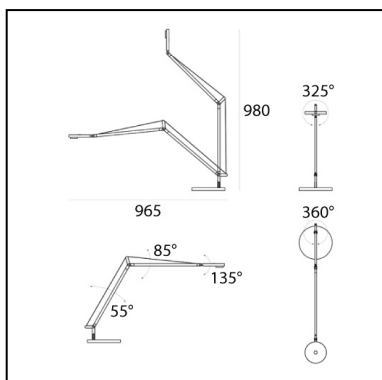

LUMINAIRE

- Watt: **12W**
- Delivered lumen output: **960lm**
- CCT: **3000K**
- Efficiency: **84%**
- Efficacy: **80.00lm/W**
- CRI: **90**
- Dimmer Typology: **Microswitch Dimmer**

Notes

Microswitch dimmer.
Code related only to the body lamp, to be completed with the base/support.

DESCRIPTION

While the size of Demetra Professional is the same as the classical version's, its enhanced emission flow provides intense lighting on the worktop. Emission is controlled by a reflector that slightly protrudes from the head's profile.

FEATURES

- Product Code: **1739020A**
- Colour: **White**
- Installation: **Table**
- Material: **aluminium, technopolymer, steel**
- Series: **Design Collection**
- Environment: **Indoor**
- Emission: **Direct**
- design by: **Naoto Fukasawa**

DIMENSIONS

- Length: **310 mm**
- Width: **200 mm**
- Height: **350 mm**
- Base Diameter: **200 mm**
- Max Extension Height: **1020 mm**
- Max Extension Length: **1000 mm**
- Glow Wire Test: **750°**

SOURCES INCLUDED