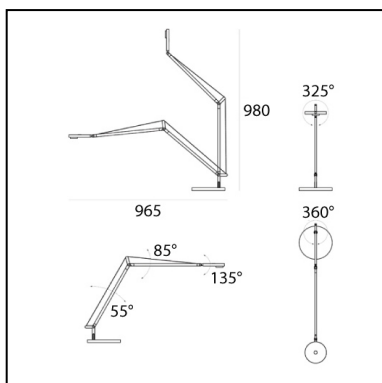

LUMINAIRE

- Watt: **12W**
- Delivered lumen output: **960lm**
- CCT: **3000K**
- Efficiency: **84%**
- Efficacy: **80.00lm/W**
- CRI: **90**
- Dimmer Typology: **Microswitch Dimmer**

Notes

Microswitch dimmer.
Code related only to the body lamp, to be completed with the base/support.

DESCRIPTION

While the size of Demetra Professional is the same as the classical version's, its enhanced emission flow provides intense lighting on the worktop. Emission is controlled by a reflector that slightly protrudes from the head's profile.

FEATURES

- Product Code: **1739010A**
- Colour: **Grey anthracite**
- Installation: **Table**
- Material: **aluminium, technopolymer, steel**
- Series: **Design Collection**
- Environment: **Indoor**
- Emission: **Direct**
- design by: **Naoto Fukasawa**

DIMENSIONS

- Length: **310 mm**
- Width: **200 mm**
- Height: **350 mm**
- Base Diameter: **200 mm**
- Max Extension Height: **1020 mm**
- Max Extension Length: **1000 mm**
- Glow Wire Test: **750°**

SOURCES INCLUDED