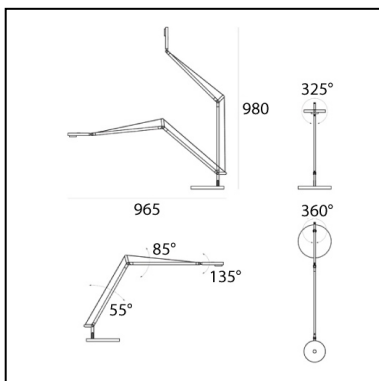

LUMINAIRE

- Watt: **12W**
- Delivered lumen output: **960lm**
- CCT: **3000K**
- Efficiency: **84%**
- Efficacy: **80.00lm/W**
- CRI: **90**
- Dimmer Typology: **Microswitch Dimmer**

Notes

Microswitch dimmer.
Code related only to the body lamp, to be completed with the base/support.

DESCRIPTION

While the size of Demetra Professional is the same as the classical version's, its enhanced emission flow provides intense lighting on the worktop. Emission is controlled by a reflector that slightly protrudes from the head's profile.

FEATURES

- Product Code: **1740010A**
- Colour: **Grey anthracite**
- Installation: **Table**
- Material: **aluminium, technopolymer, steel**
- Series: **Design Collection**
- Environment: **Indoor**
- Emission: **Direct**
- design by: **Naoto Fukasawa**

DIMENSIONS

- Length: **310 mm**
- Width: **200 mm**
- Height: **350 mm**
- Base Diameter: **200 mm**
- Max Extension Height: **1020 mm**
- Max Extension Length: **1000 mm**
- Glow Wire Test: **750°**

SOURCES INCLUDED