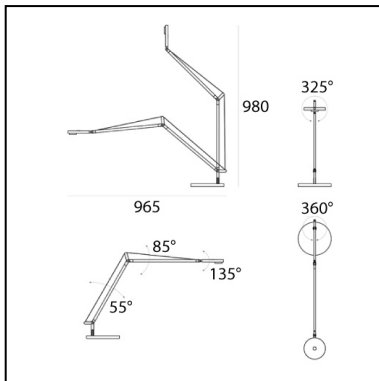

LUMINAIRE

- Watt: **12W**
- Delivered lumen output: **960lm**
- CCT: **3000K**
- Efficiency: **84%**
- Efficacy: **80.00lm/W**
- CRI: **90**
- Dimmer Typology: **Microswitch Dimmer**

Notes

Microswitch dimmer.
Code related only to the body lamp, to be completed with the base/support.

DESCRIPTION

While the size of Demetra Professional is the same as the classical version's, its enhanced emission flow provides intense lighting on the worktop. Emission is controlled by a reflector that slightly protrudes from the head's profile.

FEATURES

- Product Code: **1740020A**
- Colour: **White**
- Installation: **Table**
- Material: **aluminium, technopolymer, steel**
- Series: **Design Collection**
- Environment: **Indoor**
- Emission: **Direct**
- design by: **Naoto Fukasawa**

DIMENSIONS

- Length: **310 mm**
- Width: **200 mm**
- Height: **350 mm**
- Base Diameter: **200 mm**
- Max Extension Height: **1020 mm**
- Max Extension Length: **1000 mm**
- Glow Wire Test: **750°**

SOURCES INCLUDED