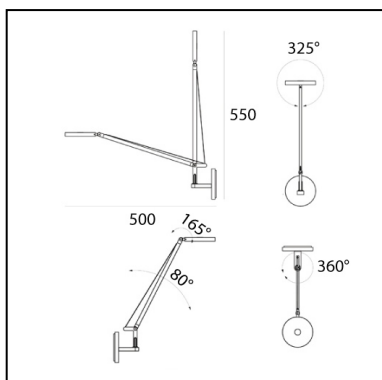

LUMINAIRE

- Watt: **6W**
- Delivered lumen output: **241lm**
- CCT: **2700K**
- Efficiency: **49%**
- Efficacy: **40.17lm/W**
- CRI: **90**
- Dimmer Typology: **Microswitch Dimmer**

DESCRIPTION

Demetra is essential, functional and timeless. In keeping with Naoto Fukasawa's "Without Thought" approach, it is "natural" like a spontaneous expression of the harmonious relationship between the user, the object and the environment. Perfect for reading, its light can set different moods and follow the flow of our activities, at home or work, thanks also to the possibility of incorporating a motion sensor which manages the device lighting according to the proximity of the user.

FEATURES

- Product Code: **1748W50A**
- Colour: **Opaque Black**
- Installation: **Wall**
- Material: **Aluminium, technopolymer**
- Series: **Design Collection**
- Environment: **Indoor**
- Emission: **Direct and adjustable light**
- design by: **Naoto Fukasawa**

DIMENSIONS

- Length: **80 mm**
- Width: **100 mm**
- Height: **180 mm**
- Diameter: **110 mm**
- Base Diameter: **110 mm**
- Max Extension Height: **550 mm**
- Max Extension Length: **510 mm**
- Glow Wire Test: **750°**

SOURCES INCLUDED

- Category: **Led**
- Number: **1**
- Watt: **6W**
- Delivered lumen output: **730lm**
- Color temperature (K): **2700K**
- CRI: **90**
- Color Tolerance: **MacAdam 2SDCM**