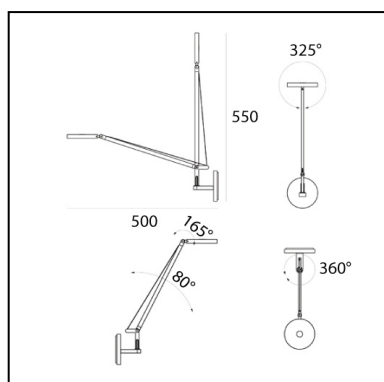

LUMINAIRE

- Watt: **6W**
- Voltage: **100-240V**
- Delivered lumen output: **257lm**
- CCT: **3000K**
- Efficiency: **49%**
- Efficacy: **42.82lm/W**
- CRI: **90**
- Dimmer Typology: **Microswitch Dimmer**

DESCRIPTION

Demetra is essential, functional and timeless. In keeping with Naoto Fukasawa's "Without Thought" approach, it is "natural" like a spontaneous expression of the harmonious relationship between the user, the object and the environment. Perfect for reading, its light can set different moods and follow the flow of our activities, at home or work, thanks also to the possibility of incorporating a motion sensor which manages the device lighting according to the proximity of the user.

FEATURES

- Product Code: **1748050A**
- Colour: **Opaque Black**
- Installation: **Wall**
- Material: **Aluminium, technopolymer**
- Series: **Design Collection**
- Environment: **Indoor**
- Emission: **Direct and adjustable light**
- design by: **Naoto Fukasawa**

DIMENSIONS

- Length: **80 mm**
- Width: **100 mm**
- Height: **180 mm**
- Diameter: **110 mm**
- Base Diameter: **110 mm**
- Max Extension Height: **550 mm**
- Max Extension Length: **510 mm**
- Glow Wire Test: **750°**

SOURCES INCLUDED

- Category: **Led**
- Number: **1**
- Watt: **6W**
- Delivered lumen output: **780lm**
- Color temperature (K): **3000K**
- CRI: **90**
- Color Tolerance: **MacAdam 2SDCM**