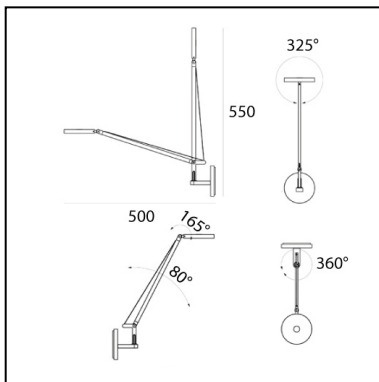

LUMINAIRE

- Watt: **6W**
- Voltage: **100-240V**
- Delivered lumen output: **241lm**
- CCT: **2700K**
- Efficiency: **49%**
- Efficacy: **40.17lm/W**
- CRI: **90**
- Dimmer Typology: **Microswitch Dimmer**

DESCRIPTION

Demetra is essential, functional and timeless. In keeping with Naoto Fukasawa's "Without Thought" approach, it is "natural" like a spontaneous expression of the harmonious relationship between the user, the object and the environment. Perfect for reading, its light can set different moods and follow the flow of our activities, at home or work, thanks also to the possibility of incorporating a motion sensor which manages the device lighting according to the proximity of the user.

FEATURES

- Product Code: **1748W20A**
- Colour: **White**
- Installation: **Wall**
- Material: **Aluminium, technopolymer**
- Series: **Design Collection**
- Environment: **Indoor**
- Emission: **Direct and adjustable light**
- design by: **Naoto Fukasawa**

DIMENSIONS

- Length: **80 mm**
- Width: **100 mm**
- Height: **180 mm**
- Diameter: **110 mm**
- Base Diameter: **110 mm**
- Max Extension Height: **550 mm**
- Max Extension Length: **510 mm**
- Glow Wire Test: **750°**

SOURCES INCLUDED

- Category: **Led**
- Number: **1**
- Watt: **6W**
- Delivered lumen output: **730lm**
- Color temperature (K): **2700K**
- CRI: **90**
- Color Tolerance: **MacAdam 2SDCM**