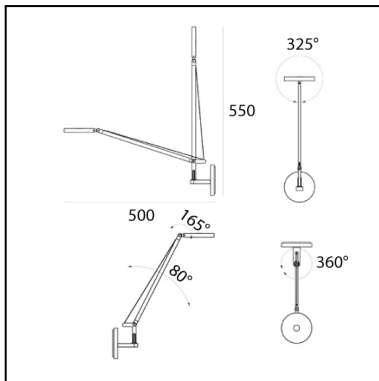

LUMINAIRE

- Watt: **6W**
- Voltage: **100-240V**
- Delivered lumen output: **241lm**
- CCT: **2700K**
- Efficiency: **49%**
- Efficacy: **40.17lm/W**
- CRI: **90**
- Dimmer Typology: **Microswitch Dimmer**

DESCRIPTION

Demetra is essential, functional and timeless. In keeping with Naoto Fukasawa's "Without Thought" approach, it is "natural" like a spontaneous expression of the harmonious relationship between the user, the object and the environment. Perfect for reading, its light can set different moods and follow the flow of our activities, at home or work, thanks also to the possibility of incorporating a motion sensor which manages the device lighting according to the proximity of the user.

FEATURES

- Product Code: **1748W10A**
- Colour: **Grey anthracite**
- Installation: **Wall**
- Material: **Aluminium, technopolymer**
- Series: **Design Collection**
- Environment: **Indoor**
- Emission: **Direct and adjustable light**
- design by: **Naoto Fukasawa**

DIMENSIONS

- Length: **80 mm**
- Width: **100 mm**
- Height: **180 mm**
- Diameter: **110 mm**
- Base Diameter: **110 mm**
- Max Extension Height: **550 mm**
- Max Extension Length: **510 mm**
- Glow Wire Test: **750°**

SOURCES INCLUDED

- Category: **Led**
- Number: **1**
- Watt: **6W**
- Delivered lumen output: **730lm**
- Color temperature (K): **2700K**
- CRI: **90**
- Color Tolerance: **MacAdam 2SDCM**