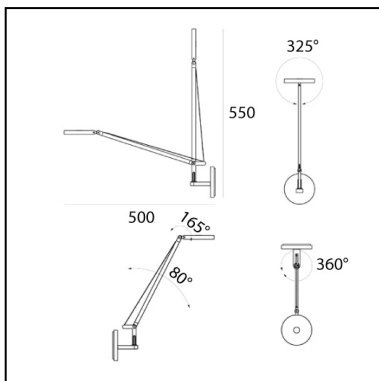

LUMINAIRE

- Watt: **6W**
- Voltage: **100-240V**
- Delivered lumen output: **257lm**
- CCT: **3000K**
- Efficiency: **49%**
- Efficacy: **42.82lm/W**
- CRI: **90**
- Dimmer Typology: **Microswitch Dimmer**

DESCRIPTION

Demetra is essential, functional and timeless. In keeping with Naoto Fukasawa's "Without Thought" approach, it is "natural" like a spontaneous expression of the harmonious relationship between the user, the object and the environment. Perfect for reading, its light can set different moods and follow the flow of our activities, at home or work, thanks also to the possibility of incorporating a motion sensor which manages the device lighting according to the proximity of the user.

FEATURES

- Product Code: **1748010A**
- Colour: **Grey anthracite**
- Installation: **Wall**
- Material: **Aluminium, technopolymer**
- Series: **Design Collection**
- Environment: **Indoor**
- Emission: **Direct and adjustable light**
- design by: **Naoto Fukasawa**

DIMENSIONS

- Length: **80 mm**
- Width: **100 mm**
- Height: **180 mm**
- Diameter: **110 mm**
- Base Diameter: **110 mm**
- Max Extension Height: **550 mm**
- Max Extension Length: **510 mm**
- Glow Wire Test: **750°**

SOURCES INCLUDED

- Category: **Led**
- Number: **1**
- Watt: **6W**
- Delivered lumen output: **780lm**
- Color temperature (K): **3000K**
- CRI: **90**
- Color Tolerance: **MacAdam 2SDCM**