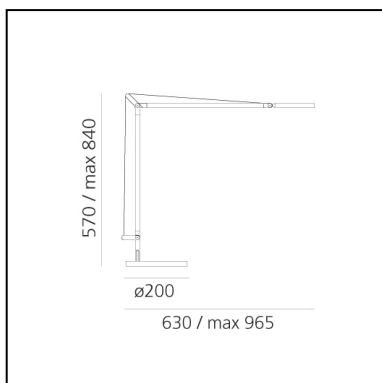

LUMINAIRE

- Watt: **8W**
- Voltage: **100-240V**
- Delivered lumen output: **385lm**
- CCT: **3000K**
- Efficiency: **54%**
- Efficacy: **48.08lm/W**
- CRI: **90**
- Dimmer Typology: **Microswitch Dimmer**

Notes

Microswitch dimmer.
Code related only to the body lamp, to be completed with the base/support.

DESCRIPTION

Demetra is essential, functional and timeless. In keeping with Naoto Fukasawa's "Without Thought" approach, it is "natural" like a spontaneous expression of the harmonious relationship between the user, the object and the environment. Perfect for reading, its light can set different moods and follow the flow of our activities, at home or work, thanks also to the possibility of incorporating a motion sensor which manages the device lighting according to the proximity of the user.

FEATURES

- Product Code: **1735010A**
- Colour: **Grey anthracite**
- Installation: **Table**
- Material: **aluminium, technopolymer, steel**
- Series: **Design Collection**
- Area contract: **Hospitality, Residential**
- Emission: **Direct and adjustable light**
- design by: **Naoto Fukasawa**

DIMENSIONS

- Length: **630 mm**
- Width: **200 mm**
- Height: **350 mm**
- Base Diameter: **200 mm**
- Max Extension Height: **840 mm**
- Max Extension Length: **965 mm**
- Impact Resistance: **N.D.**
- Glow Wire Test: **750°**

SOURCES INCLUDED