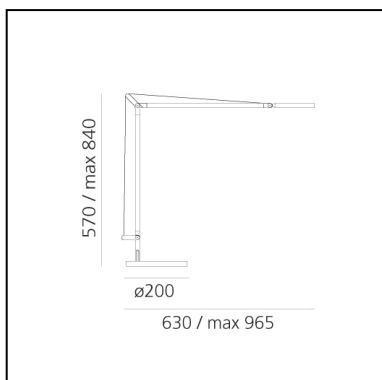

LUMINAIRE

- Watt: **8W**
- Voltage: **100-240V**
- Delivered lumen output: **385lm**
- CCT: **3000K**
- Efficiency: **54%**
- Efficacy: **48.08lm/W**
- CRI: **90**
- Dimmer Typology: **Microswitch Dimmer**

Notes

Microswitch dimmer.
Code related only to the body lamp, to be completed with the base/support.

DESCRIPTION

Demetra is essential, functional and timeless. In keeping with Naoto Fukasawa's "Without Thought" approach, it is "natural" like a spontaneous expression of the harmonious relationship between the user, the object and the environment. Perfect for reading, its light can set different moods and follow the flow of our activities, at home or work, thanks also to the possibility of incorporating a motion sensor which manages the device lighting according to the proximity of the user.

FEATURES

- Product Code: **1735050A**
- Colour: **Opaque Black**
- Installation: **Table**
- Material: **aluminium, technopolymer, steel**
- Series: **Design Collection**
- Area contract: **Hospitality, Residential**
- Emission: **Direct and adjustable light**
- design by: **Naoto Fukasawa**

DIMENSIONS

- Length: **630 mm**
- Width: **200 mm**
- Height: **350 mm**
- Base Diameter: **200 mm**
- Max Extension Height: **840 mm**
- Max Extension Length: **965 mm**
- Impact Resistance: **N.D.**
- Glow Wire Test: **750°**

SOURCES INCLUDED