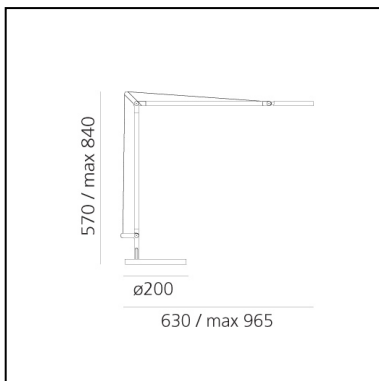

LUMINAIRE

- Watt: **8W**
- Voltage: **100-240V**
- Delivered lumen output: **360lm**
- CCT: **2700K**
- Efficiency: **54%**
- Efficacy: **45.00lm/W**
- CRI: **90**
- Dimmer Typology: **Microswitch Dimmer**

Notes

Microswitch dimmer.
Code related only to the body lamp, to be completed with the base/support.

DESCRIPTION

Demetra is essential, functional and timeless. In keeping with Naoto Fukasawa's "Without Thought" approach, it is "natural" like a spontaneous expression of the harmonious relationship between the user, the object and the environment. Perfect for reading, its light can set different moods and follow the flow of our activities, at home or work, thanks also to the possibility of incorporating a motion sensor which manages the device lighting according to the proximity of the user.

FEATURES

- Product Code: **1734W10A**
- Colour: **Grey anthracite**
- Installation: **Table**
- Material: **aluminium, technopolymer, steel**
- Series: **Design Collection**
- Area contract: **Hospitality, Residential**
- Emission: **Direct and adjustable light**
- design by: **Naoto Fukasawa**

DIMENSIONS

- Length: **630 mm**
- Width: **200 mm**
- Height: **350 mm**
- Base Diameter: **200 mm**
- Max Extension Height: **840 mm**
- Max Extension Length: **965 mm**
- Impact Resistance: **N.D.**
- Glow Wire Test: **750°**

SOURCES INCLUDED

- Category: **Led**
- Number: **1**
- Watt: **8W**
- Delivered lumen output: **730lm**
- Color temperature (K): **2700K**
- CRI: **90**
- Color Tolerance: **MacAdam 2SDCM**