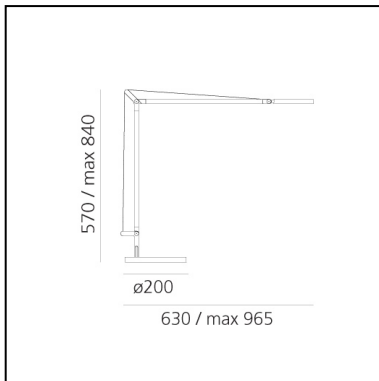

DIMENSIONS

- Length: **630 mm**
- Width: **200 mm**
- Height: **350 mm**
- Base Diameter: **200 mm**
- Max Extension Height: **840 mm**
- Max Extension Length: **965 mm**
- Impact Resistance: **N.D.**
- Glow Wire Test: **750°**

DEMETRA MORSETTO GRO 1744010A

DEMETRA LED T BASE GRO 1733010A

Demetra Table - 2700K - Body Lamp - Opaque Black

Naoto Fukasawa

IP20     Dimmerable: +0-

LUMINAIRE

- Watt: **8W**
- Voltage: **100-240V**
- Delivered lumen output: **360lm**
- CCT: **2700K**
- Efficiency: **54%**
- Efficacy: **45.00lm/W**
- CRI: **90**
- Dimmer Typology: **Microswitch Dimmer**