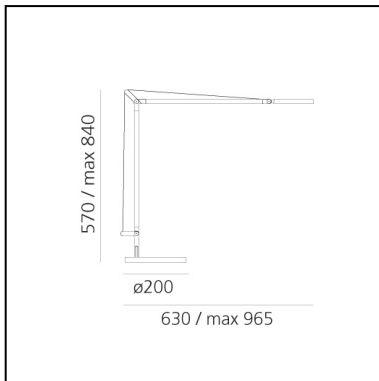

LUMINAIRE

- Watt: **8W**
- Voltage: **100-240V**
- Delivered lumen output: **385lm**
- CCT: **3000K**
- Efficiency: **54%**
- Efficacy: **48.08lm/W**
- CRI: **90**
- Dimmer Typology: **Microswitch Dimmer**

Notes

Microswitch dimmer.
Code related only to the body lamp, to be completed with the base/support.

DESCRIPTION

Demetra is essential, functional and timeless. In keeping with Naoto Fukasawa's "Without Thought" approach, it is "natural" like a spontaneous expression of the harmonious relationship between the user, the object and the environment. Perfect for reading, its light can set different moods and follow the flow of our activities, at home or work, thanks also to the possibility of incorporating a motion sensor which manages the device lighting according to the proximity of the user.

FEATURES

- Product Code: **1734050A**
- Colour: **Opaque Black**
- Installation: **Table**
- Material: **aluminium, technopolymer, steel**
- Series: **Design Collection**
- Area contract: **Hospitality, Residential**
- Emission: **Direct and adjustable light**
- design by: **Naoto Fukasawa**

DIMENSIONS

- Length: **630 mm**
- Width: **200 mm**
- Height: **350 mm**
- Base Diameter: **200 mm**
- Max Extension Height: **840 mm**
- Max Extension Length: **965 mm**
- Impact Resistance: **N.D.**
- Glow Wire Test: **750°**

SOURCES INCLUDED