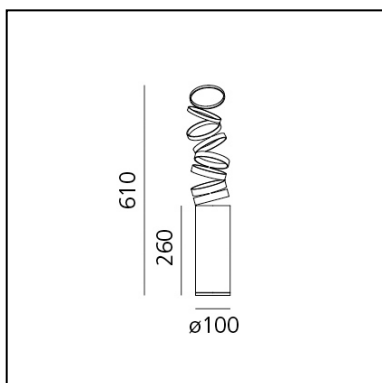

- Height: **260 mm**
- Base Diameter: **100 mm**
- Max Extension Height: **610 mm**

SOURCES NOT INCLUDED

- Category: **LED RETROFIT**
- Number: **1**
- Socket: **E27**

Decomposé Light Table - Gold

Atelier Oi

LUMINAIRE

- Watt: **8W**
- Delivered lumen output: **911lm**
- Efficiency: **60%**
- Efficacy: **70.06lm/W**
- CRI: **80**

DESCRIPTION

Featuring a deconstructed base profile, the light projected through the balanced rings designs subtle shadows while defining a perfect quality of light in space.

- Height: **260 mm**
- Base Diameter: **100 mm**
- Max Extension Height: **610 mm**

SOURCES NOT INCLUDED

- Category: **LED RETROFIT**
- Number: **1**
- Socket: **E27**

Decomposé Light Table - Orange

Atelier Oi

- Height: **260 mm**
- Base Diameter: **100 mm**
- Max Extension Height: **610 mm**

SOURCES NOT INCLUDED

- Category: **LED RETROFIT**
- Number: **1**
- Socket: **E27**