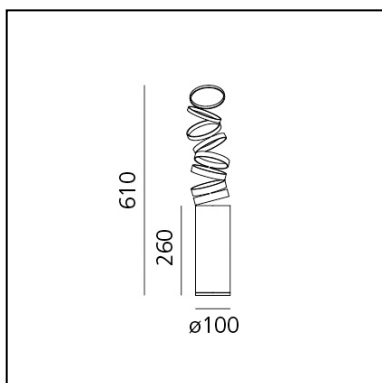

Decomposé Light Table - Fumé

Atelier Oi

LUMINAIRE

- Watt: **8W**
- Delivered lumen output: **911lm**
- Efficiency: **60%**
- Efficacy: **70.06lm/W**
- CRI: **80**

DESCRIPTION

Featuring a deconstructed base profile, the light projected through the balanced rings designs subtle shadows while defining a perfect quality of light in space.

- Height: **260 mm**
- Base Diameter: **100 mm**
- Max Extension Height: **610 mm**

SOURCES NOT INCLUDED

- Category: **LED RETROFIT**
- Number: **1**
- Socket: **E27**

Decomposé Light Table - Gold

Atelier Oi

- Height: **260 mm**
- Base Diameter: **100 mm**
- Max Extension Height: **610 mm**

SOURCES NOT INCLUDED

- Category: **LED RETROFIT**
- Number: **1**
- Socket: **E27**

Decomposé Light Table - Orange

Atelier Oi

- Height: **260 mm**
- Base Diameter: **100 mm**
- Max Extension Height: **610 mm**

SOURCES NOT INCLUDED

- Category: **LED RETROFIT**
- Number: **1**
- Socket: **E27**