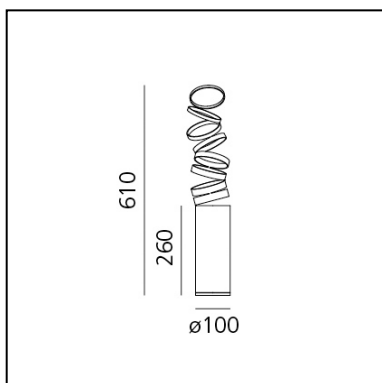

Decomposé Light Table - Fumé

Atelier Oi

LUMINAIRE

- Watt: **8W**
- Delivered lumen output: **911lm**
- Efficiency: **60%**
- Efficacy: **70.06lm/W**
- CRI: **80**

DESCRIPTION

Featuring a deconstructed base profile, the light projected through the balanced rings designs subtle shadows while defining a perfect quality of light in space.

FEATURES

- Product Code: **DOI4600C80**
- Colour: **Fumé**
- Installation: **Table**
- Material: **Aluminium**
- Series: **Design Collection**
- Environment: **Indoor**
- design by: **Atelier Oi**

DIMENSIONS

- Height: **260 mm**
- Base Diameter: **100 mm**
- Max Extension Height: **610 mm**

SOURCES NOT INCLUDED

- Category: **LED RETROFIT**
- Number: **1**
- Socket: **E27**

Decomposé Light Table - Gold

Atelier Oi

- Height: **260 mm**
- Base Diameter: **100 mm**
- Max Extension Height: **610 mm**

SOURCES NOT INCLUDED

- Category: **LED RETROFIT**
- Number: **1**
- Socket: **E27**