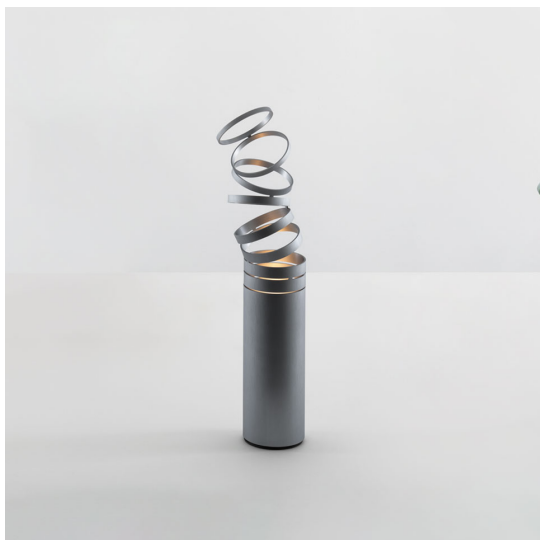

Decomposé Light Table - Fumé

Atelier Oi

LUMINAIRE

- Watt: **8W**
- Delivered lumen output: **911lm**
- Efficiency: **60%**
- Efficacy: **70.06lm/W**
- CRI: **80**

DESCRIPTION

Featuring a deconstructed base profile, the light projected through the balanced rings designs subtle shadows while defining a perfect quality of light in space.

FEATURES

- Product Code: **DOI4600C80**
- Colour: **Fumé**
- Installation: **Table**
- Material: **Aluminium**
- Series: **Design Collection**
- Environment: **Indoor**
- design by: **Atelier Oi**

DIMENSIONS

- Height: **260 mm**
- Base Diameter: **100 mm**
- Max Extension Height: **610 mm**

SOURCES NOT INCLUDED

- Category: **LED RETROFIT**
- Number: **1**
- Socket: **E27**

Decomposé Light Table - Gold

Atelier Oi

LUMINAIRE

- Watt: **8W**
- Delivered lumen output: **911lm**
- Efficiency: **60%**
- Efficacy: **70.06lm/W**
- CRI: **80**

DESCRIPTION

Featuring a deconstructed base profile, the light projected through the balanced rings designs subtle shadows while defining a perfect quality of light in space.