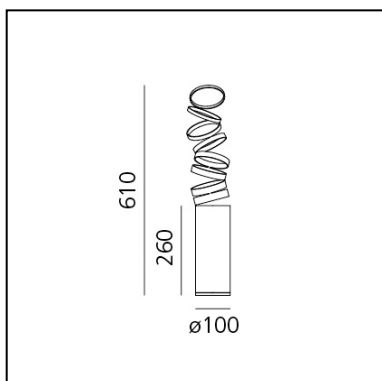

- Height: **260 mm**
- Base Diameter: **100 mm**
- Max Extension Height: **610 mm**

SOURCES NOT INCLUDED

- Category: **LED RETROFIT**
- Number: **1**
- Socket: **E27**

Decomposé Light Table - Orange

Atelier Oi

LUMINAIRE

- Watt: **8W**
- Delivered lumen output: **911lm**
- Efficiency: **60%**
- Efficacy: **70.06lm/W**
- CRI: **80**

DESCRIPTION

Featuring a deconstructed base profile, the light projected through the balanced rings designs subtle shadows while defining a perfect quality of light in space.

- Height: **260 mm**
- Base Diameter: **100 mm**
- Max Extension Height: **610 mm**

SOURCES NOT INCLUDED

- Category: **LED RETROFIT**
- Number: **1**
- Socket: **E27**

Decomposé Light Table - Red

Atelier Oi

- Height: **260 mm**
- Base Diameter: **100 mm**
- Max Extension Height: **610 mm**

SOURCES NOT INCLUDED

- Category: **LED RETROFIT**
- Number: **1**
- Socket: **E27**