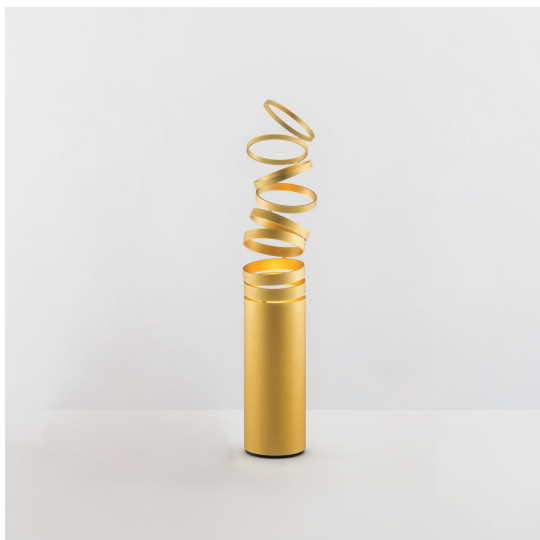

Decomposé Light Table - Fumé

Atelier Oi

LUMINAIRE

- Watt: **8W**
- Delivered lumen output: **911lm**
- Efficiency: **60%**
- Efficacy: **70.06lm/W**
- CRI: **80**

DESCRIPTION

Featuring a deconstructed base profile, the light projected through the balanced rings designs subtle shadows while defining a perfect quality of light in space.

FEATURES

- Product Code: **DOI4600C80**
- Colour: **Fumé**
- Installation: **Table**
- Material: **Aluminium**
- Series: **Design Collection**
- Environment: **Indoor**
- design by: **Atelier Oi**

DIMENSIONS

- Height: **260 mm**
- Base Diameter: **100 mm**
- Max Extension Height: **610 mm**

SOURCES NOT INCLUDED

- Category: **LED RETROFIT**
- Number: **1**
- Socket: **E27**

Decomposé Light Table - Gold

Atelier Oi

LUMINAIRE

- Watt: **8W**
- Delivered lumen output: **911lm**
- Efficiency: **60%**
- Efficacy: **70.06lm/W**
- CRI: **80**

DESCRIPTION

Featuring a deconstructed base profile, the light projected through the balanced rings designs subtle shadows while defining a perfect quality of light in space.