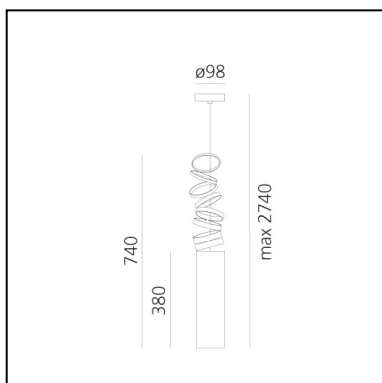

SOURCES NOT INCLUDED

- Category: **LED RETROFIT**
- Number: **2**
- Socket: **E27**

LUMINAIRE

- Watt: **16W**
- Delivered lumen output: **1662lm**
- CCT: **2700K**
- Efficiency: **79%**
- Efficacy: **110.77lm/W**
- CRI: **90**