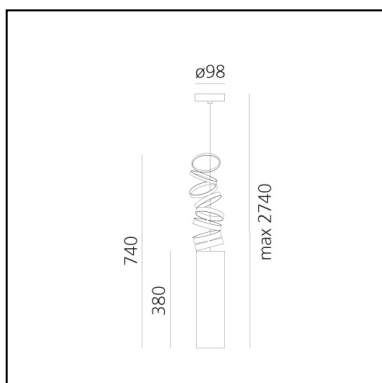

FEATURES

- Product Code: **DOI4600A16**
- Colour: **Red**
- Installation: **Suspension**
- Material: **Aluminium**
- Series: **Design Collection**
- design by: **Atelier Oi**

DIMENSIONS

- Height: **380 mm**
- Base Diameter: **98 mm**
- Max Height from ceiling: **200 mm**
- Max Extension Height: **740 mm**

SOURCES NOT INCLUDED

- Category: **LED RETROFIT**
- Number: **2**
- Socket: **E27**

LUMINAIRE

- Watt: **16W**
- Delivered lumen output: **1662lm**
- CCT: **2700K**
- Efficiency: **79%**
- Efficacy: **110.77lm/W**
- CRI: **90**

FEATURES

- Product Code: **DOI4600A03**
- Colour: **Orange**
- Installation: **Suspension**
- Material: **Aluminium**
- Series: **Design Collection**
- design by: **Atelier Oi**

DIMENSIONS

- Height: **380 mm**
- Base Diameter: **98 mm**
- Max Height from ceiling: **200 mm**
- Max Extension Height: **740 mm**

FEATURES

- Product Code: **DOI4600A02**
- Colour: **Gold**
- Installation: **Suspension**
- Material: **Aluminium**
- Series: **Design Collection**
- design by: **Atelier Oï**

DIMENSIONS

- Height: **380 mm**
- Base Diameter: **98 mm**
- Max Height from ceiling: **200 mm**
- Max Extension Height: **740 mm**