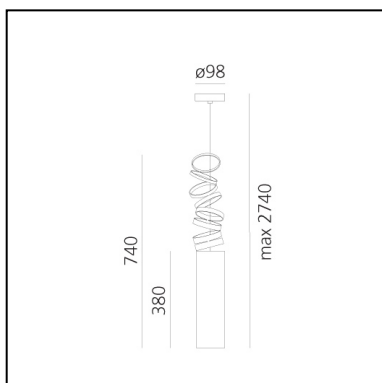

FEATURES

- Product Code: **DOI4600A16**
- Colour: **Red**
- Installation: **Suspension**
- Material: **Aluminium**
- Series: **Design Collection**
- design by: **Atelier Oi**

DIMENSIONS

- Height: **380 mm**
- Base Diameter: **98 mm**
- Max Height from ceiling: **200 mm**
- Max Extension Height: **740 mm**

FEATURES

- Product Code: **DOI4600A03**
- Colour: **Orange**
- Installation: **Suspension**
- Material: **Aluminium**
- Series: **Design Collection**
- design by: **Atelier Oi**

DIMENSIONS

- Height: **380 mm**
- Base Diameter: **98 mm**
- Max Height from ceiling: **200 mm**
- Max Extension Height: **740 mm**

SOURCES NOT INCLUDED

- Category: **LED RETROFIT**
- Number: **2**
- Socket: **E27**

LUMINAIRE

- Watt: **16W**
- Delivered lumen output: **1662lm**
- CCT: **2700K**
- Efficiency: **79%**
- Efficacy: **110.77lm/W**
- CRI: **90**

FEATURES

- Product Code: **DOI4600A02**
- Colour: **Gold**
- Installation: **Suspension**
- Material: **Aluminium**
- Series: **Design Collection**
- design by: **Atelier Oï**

DIMENSIONS

- Height: **380 mm**
- Base Diameter: **98 mm**
- Max Height from ceiling: **200 mm**
- Max Extension Height: **740 mm**