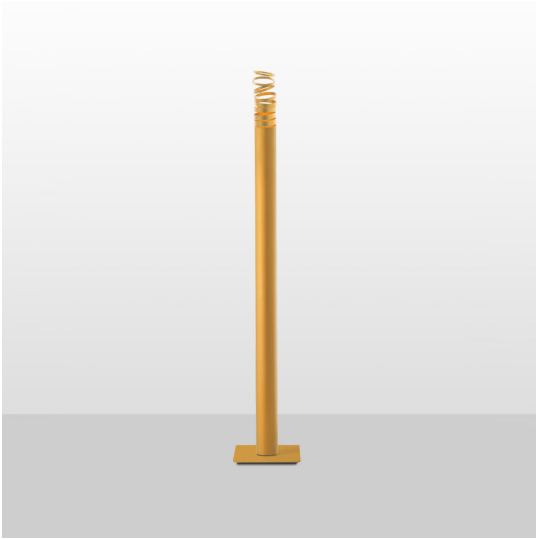

Decomposé Light Floor - Gold

Atelier Oi

LUMINAIRE

- Watt: **45W**
- Delivered lumen output: **3564lm**
- CCT: **3000K**
- CRI: **90**

DESCRIPTION

Featuring a deconstructed base profile, the light projected through the balanced rings designs subtle shadows while defining a perfect quality of light in space.

FEATURES

- Product Code: **DOI4600D02**
- Colour: **Gold**
- Installation: **Floor**
- Material: **Aluminium**
- Series: **Design Collection**
- Environment: **Indoor**
- design by: **Atelier Oi**

DIMENSIONS

- Height: **1800 mm**
- Base Length: **300 mm**
- Base Width: **300 mm**

SOURCES INCLUDED

- Category: **Led**
- Number: **1**
- Watt: **45W**
- Color temperature (K): **3000K**
- CRI: **90**