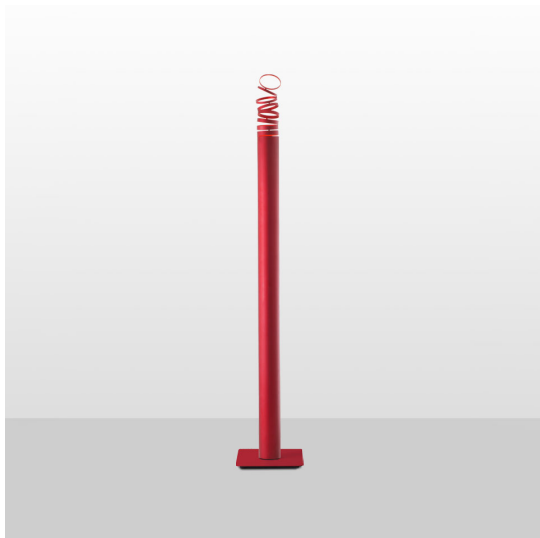

Decomposé Light Floor - Red

Atelier Oi

LUMINAIRE

- Watt: **45W**
- Delivered lumen output: **3564lm**
- CCT: **3000K**
- CRI: **90**

DESCRIPTION

Featuring a deconstructed base profile, the light projected through the balanced rings designs subtle shadows while defining a perfect quality of light in space.

FEATURES

- Product Code: **DOI4600D16**
- Colour: **Red**
- Installation: **Floor**
- Material: **Aluminium**
- Series: **Design Collection**
- Environment: **Indoor**
- design by: **Atelier Oi**

DIMENSIONS

- Height: **1800 mm**
- Base Length: **300 mm**
- Base Width: **300 mm**

SOURCES INCLUDED

- Category: **Led**
- Number: **1**
- Watt: **45W**
- Color temperature (K): **3000K**
- CRI: **90**