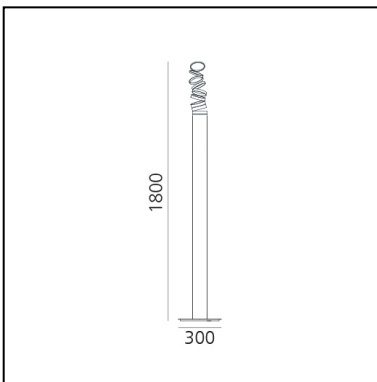

Decomposé Light Floor - Gold

Atelier Oi

LUMINAIRE

- Watt: **45W**
- Delivered lumen output: **3564lm**
- CCT: **3000K**
- CRI: **90**

DESCRIPTION

Featuring a deconstructed base profile, the light projected through the balanced rings designs subtle shadows while defining a perfect quality of light in space.

FEATURES

- Product Code: **DOI4600D02**
- Colour: **Gold**
- Installation: **Floor**
- Material: **Aluminium**
- Series: **Design Collection**
- Environment: **Indoor**
- design by: **Atelier Oi**

DIMENSIONS

- Height: **1800 mm**
- Base Length: **300 mm**
- Base Width: **300 mm**

SOURCES INCLUDED

- Category: **Led**
- Number: **1**
- Watt: **45W**
- Color temperature (K): **3000K**
- CRI: **90**