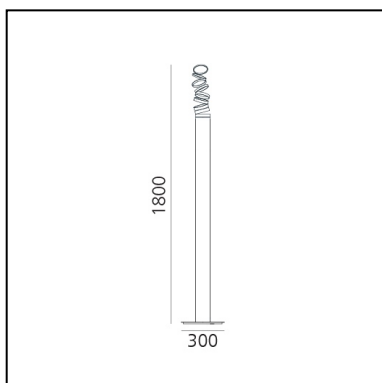

Decomposé Light Floor - Fumé

Atelier Oi

LUMINAIRE

- Watt: **45W**
- Delivered lumen output: **3564lm**
- CCT: **3000K**
- CRI: **90**

DESCRIPTION

Featuring a deconstructed base profile, the light projected through the balanced rings designs subtle shadows while defining a perfect quality of light in space.

FEATURES

- Product Code: **DOI4600D80**
- Colour: **Fumé**
- Installation: **Floor**
- Material: **Aluminium**
- Series: **Design Collection**
- Environment: **Indoor**
- design by: **Atelier Oi**

DIMENSIONS

- Height: **1800 mm**
- Base Length: **300 mm**
- Base Width: **300 mm**

SOURCES INCLUDED

- Category: **Led**
- Number: **1**
- Watt: **45W**
- Color temperature (K): **3000K**
- CRI: **90**