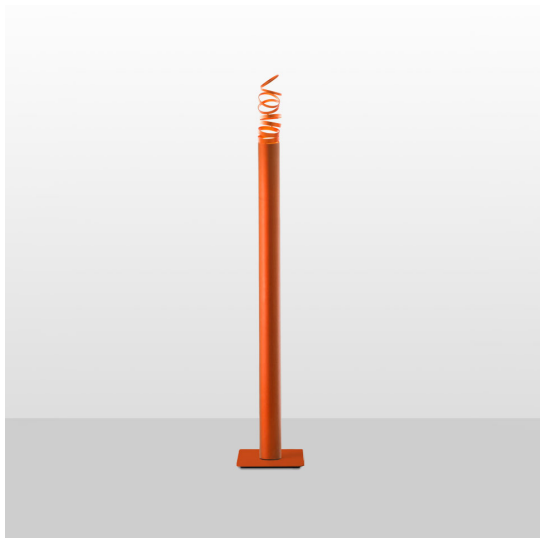

Decomposé Light Floor - Orange

Atelier Oi

LUMINAIRE

- Watt: **45W**
- Delivered lumen output: **3564lm**
- CCT: **3000K**
- CRI: **90**

DESCRIPTION

Featuring a deconstructed base profile, the light projected through the balanced rings designs subtle shadows while defining a perfect quality of light in space.

FEATURES

- Product Code: **DOI4600D03**
- Colour: **Orange**
- Installation: **Floor**
- Material: **Aluminium**
- Series: **Design Collection**
- Environment: **Indoor**
- design by: **Atelier Oi**

DIMENSIONS

- Height: **1800 mm**
- Base Length: **300 mm**
- Base Width: **300 mm**

SOURCES INCLUDED

- Category: **Led**
- Number: **1**
- Watt: **45W**
- Color temperature (K): **3000K**
- CRI: **90**