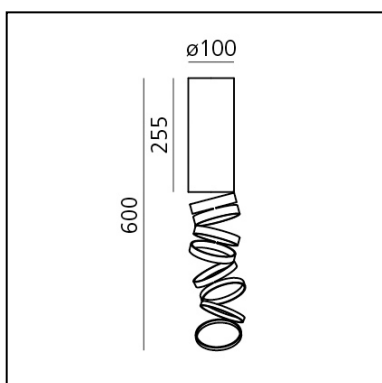

Decomposé Light Ceiling - Gold

Atelier Oi

LUMINAIRE

- Watt: **8W**
- Delivered lumen output: **911lm**
- Efficiency: **60%**
- Efficacy: **70.06lm/W**
- CRI: **80**

DESCRIPTION

Featuring a deconstructed base profile, the light projected through the balanced rings designs subtle shadows while defining a perfect quality of light in space.

FEATURES

- Product Code: **DOI4600B02**
- Colour: **Gold**
- Installation: **Ceiling**
- Material: **Aluminium**
- Series: **Design Collection**
- Environment: **Indoor**
- design by: **Atelier Oi**

DIMENSIONS

- Height: **255 mm**
- Base Diameter: **100 mm**
- Max Height from ceiling: **600 mm**

SOURCES NOT INCLUDED

- Category: **LED RETROFIT**
- Number: **1**
- Socket: **E27**