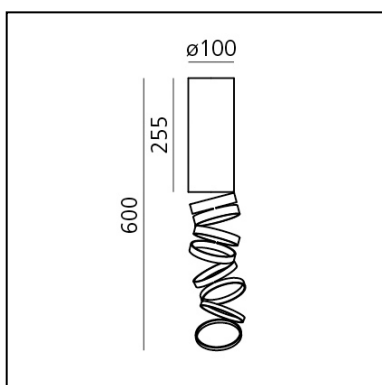

Decomposé Light Ceiling - Orange

Atelier Oi

LUMINAIRE

- Watt: **8W**
- Delivered lumen output: **911lm**
- Efficiency: **60%**
- Efficacy: **70.06lm/W**
- CRI: **80**

DESCRIPTION

Featuring a deconstructed base profile, the light projected through the balanced rings designs subtle shadows while defining a perfect quality of light in space.

FEATURES

- Product Code: **DOI4600B03**
- Colour: **Orange**
- Installation: **Ceiling**
- Material: **Aluminium**
- Series: **Design Collection**
- Environment: **Indoor**
- design by: **Atelier Oi**

DIMENSIONS

- Height: **255 mm**
- Base Diameter: **100 mm**
- Max Height from ceiling: **600 mm**

SOURCES NOT INCLUDED

- Category: **LED RETROFIT**
- Number: **1**
- Socket: **E27**