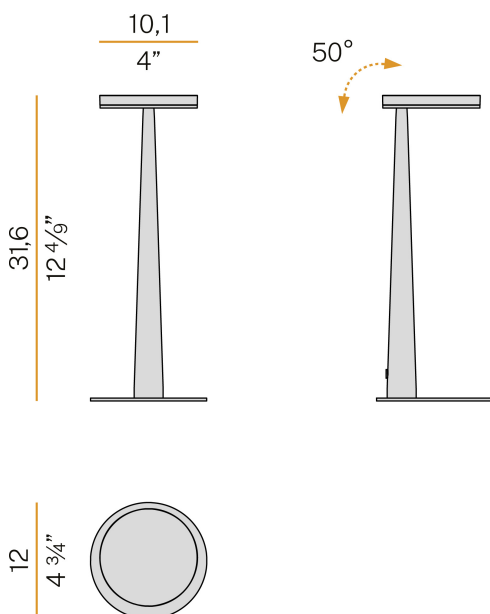

PANZERI

Bella

220-240V AC dimmable (Step DIM)

C05201.011.0509

● white

Data sheet

CODE	C05201.011.0509
SYSTEM POWER CONSUMPTION	5W
EFFICACY	77.6lm/W
LIGHT SOURCE	LED
LIGHT SOURCE LIFETIME	L80 (B10) 70.000h
COLOUR TEMPERATURE	2700K Ra>90
LIGHT DISTRIBUTION	adjustable
POWER SUPPLY	220-240V AC
FREQUENCY	50/60Hz
ELECTRICAL CONFIGURATION	dimmable (Step DIM)
DRIVER	integrated included
NOMINAL LUMINOUS FLUX	460lm
LUMEN OUTPUT	388lm
EFFICIENCY	84.3%
WEIGHT	0,88 Kg
PROTECTION DEGREE	IP20
COLOUR TOLLERANCES	SDCM 3
PACKING DIMENSIONS	17,0 x 40,0 x 16,0 cm

Table lighting fixture for interiors, with swivelling light beam.
Pickled sheet metal bearing base in polyacrylic paint.
Body in tapered steel tube in white, black, bronze, mat brass or titanium polyacrylic paint.
Turned brass joint in polyacrylic paint.
Die-cast aluminium structure in polyacrylic paint.
Die-cast aluminium swivelling head in polyacrylic paint.
Modelled acrylic diffuser with mat finish.
Aluminium closing disk in polyacrylic paint.
Push-button to adjust luminosity according to 5 levels of visual comfort.
Equipped with a 1,4m (55,1") long power cable with jack connector and adapter plug.

Technical drawing

Polar diagram