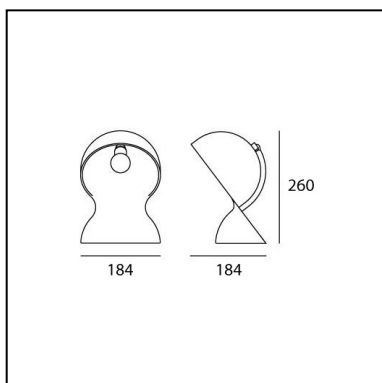

LUMINAIRE

- Watt: **6W**
- Voltage: **220V-240V**
- Delivered lumen output: **345lm**

Notes

Minimum 4 pieces per package.

DESCRIPTION

This is a re-edition of the luminaire from the sixties designed by Vico Magistretti, Dalù expresses the spirit of our times. It is available in various colours and finishes, though retaining its unmistakable original design. The lamp is composed of a body made of moulded thermoplastic material.

FEATURES

- Product Code: **1466070A**
- Colour: **Orange**
- Installation: **Table**
- Material: **Polycarbonate**
- Series: **Design Collection**
- Environment: **Indoor**
- Area contract: **Residential**
- Emission: **Direct**
- design by: **Vico Magistretti**

DIMENSIONS

- Length: **184 mm**
- Width: **184 mm**
- Height: **260 mm**
- Impact Resistance: **N.D.**
- Glow Wire Test: **N.D.°**

SOURCES NOT INCLUDED

- Category: **LED RETROFIT**
- Number: **1**
- Watt: **6W**
- Socket: **E14**