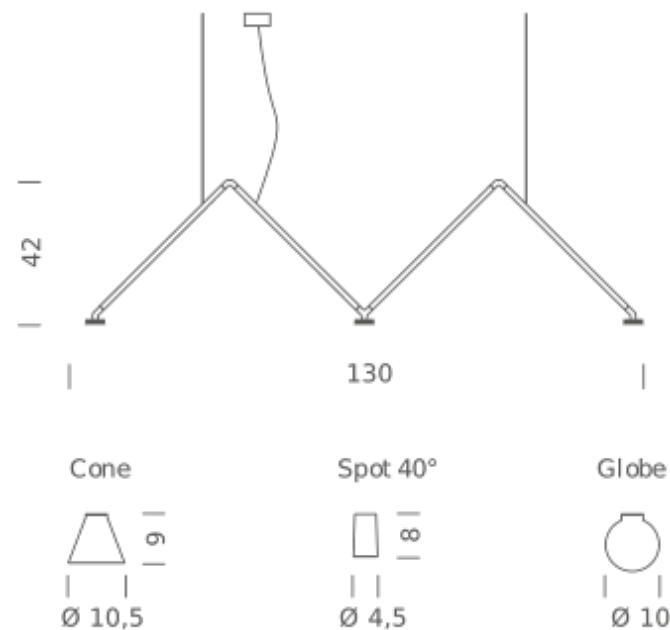

CONE | 2700K

LAMPING

Source	LED spot
Total power	3x5W
Emission	direct
Switching	dimmable 1-10V
Tension	110-240V
Color temperature	2700K
Luminous flux	3x395lm
Typ CRI	90
IP class	20
Materials	aluminum + PC + ABS + glass
Notes	cable length 3m, 40° optic

Codes

DAB LNN 55

Structure/Diffuser

black/gold burnished

Certificazioni