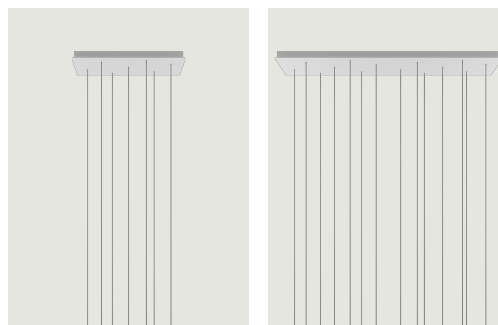

14 Lights

Options of Rectangular Cluster System

7 Lights