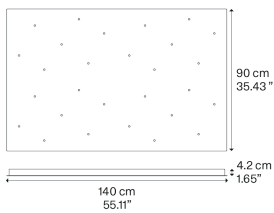

Rectangular Cluster System Model 28 Lights

Lodes's multiple rectangular canopy (*Rectangular Cluster System*) is a ceiling suspension system in the form of a parallelepiped. It is a decorative element fitted with a variable but predefined number of holes and used to create more or less large compositions which offer different hanging possibilities based on the type of space and ceiling.

28 Lights

System

Cluster System

Structure: Metal

● Matte White – 9010

● Matte Black – 9005

Code

R05L28 1000

R05L28 2000

Net weight: 31.10 kg

Parcels: 1

CE

IP20

Options of Rectangular Cluster System