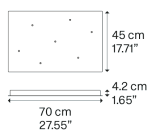

Rectangular Cluster System

Model 7 Lights

Lodes's multiple rectangular canopy (*Rectangular Cluster System*) is a ceiling suspension system in the form of a parallelepiped. It is a decorative element fitted with a variable but predefined number of holes and used to create more or less large compositions which offer different hanging possibilities based on the type of space and ceiling.

7 Lights

System

Cluster System

Structure: Metal

Matte White – 9010

Matte Black – 9005

Code

R05L07 1000

R05L07 2000

Net weight: 9.89 kg

Parcels: 1

CE

IP20

Options of Rectangular Cluster System