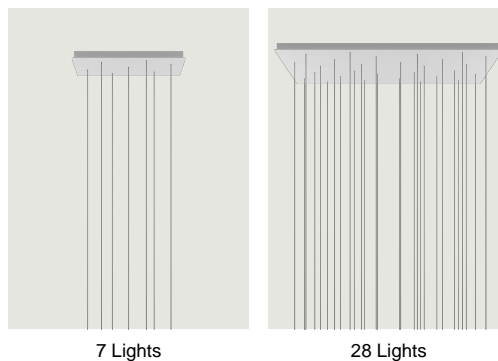

Rectangular Cluster System

Model 7 Lights

Lodes's multiple rectangular canopy (*Rectangular Cluster System*) is a ceiling suspension system in the form of a parallelepiped. It is a decorative element fitted with a variable but predefined number of holes and used to create more or less large compositions which offer different hanging possibilities based on the type of space and ceiling.

Rectangular Cluster System

Model 14 Lights

Lodes's multiple rectangular canopy (*Rectangular Cluster System*) is a ceiling suspension system in the form of a parallelepiped. It is a decorative element fitted with a variable but predefined number of holes and used to create more or less large compositions which offer different hanging possibilities based on the type of space and ceiling.

R05L14 2000

Net weight: 17.10 kg

Parcels: 1

IP20

Options of Rectangular Cluster System

7 Lights

28 Lights

Rectangular Cluster System Model 28 Lights

Lodes's multiple rectangular canopy (*Rectangular Cluster System*) is a ceiling suspension system in the form of a parallelepiped. It is a decorative element fitted with a variable but predefined number of holes and used to create more or less large compositions which offer different hanging possibilities based on the type of space and ceiling.