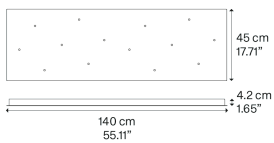

Rectangular Cluster System

Model 14 Lights

Lodes's multiple rectangular canopy (*Rectangular Cluster System*) is a ceiling suspension system in the form of a parallelepiped. It is a decorative element fitted with a variable but predefined number of holes and used to create more or less large compositions which offer different hanging possibilities based on the type of space and ceiling.

14 Lights

System

Cluster System

Structure: Metal

● Matte White – 9010

● Matte Black – 9005

Code

R05L14 1000

R05L14 2000

Net weight: 17.10 kg

Parcels: 1

IP20

Options of Rectangular Cluster System