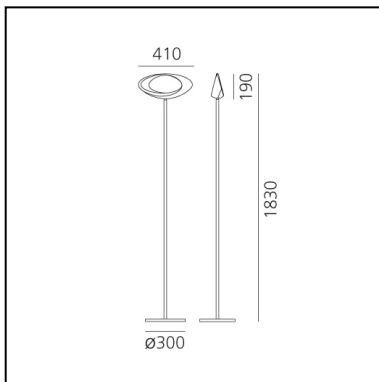

Cabildo Floor LED 2700K

Eric Solè

IP20     

LUMINAIRE

- Watt: **44W**
- Voltage: **220-240V**
- Delivered lumen output: **2641lm**
- CCT: **2700K**
- Efficiency: **73%**
- Efficacy: **60.01lm/W**
- CRI: **95**
- Dimmer Typology: **Touch Dimmer**

FEATURES

- Product Code: **1180W10A**
- Colour: **White**
- Installation: **Floor**
- Material: **Aluminium, steel**
- Series: **Design Collection**
- Environment: **Indoor**
- Area contract: **Residential**
- Emission: **Indirect Diffused**
- design by: **Eric Solè**

DIMENSIONS

- Width: **410 mm**
- Height: **1830 mm**
- Base Diameter: **300 mm**
- Glow Wire Test: **650°**

SOURCES INCLUDED

- Category: **Led**
- Number: **1**
- Watt: **44W**
- Color temperature (K): **2700K**
- CRI: **90**
- Color Tolerance: **MacAdam 2SDCM**

DIMENSIONS

- Width: **410 mm**
- Height: **1830 mm**
- Base Diameter: **300 mm**
- Glow Wire Test: **650°**

SOURCES INCLUDED

- Category: **Led**
- Number: **1**
- Watt: **44W**
- Color temperature (K): **3000K**
- CRI: **90**
- Color Tolerance: **MacAdam 2SDCM**