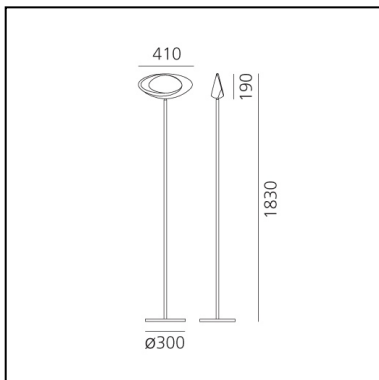

LUMINAIRE

- Watt: **44W**
- Voltage: **220-240V**
- Delivered lumen output: **2824lm**
- CCT: **3000K**
- Efficiency: **73%**
- Efficacy: **64.19lm/W**
- CRI: **95**
- Dimmer Typology: **Touch Dimmer**

Notes

Lamp included. With dimmer.

DESCRIPTION

Steel base and stem; body lamp in painted die-cast aluminium. The indirect light shapes the body lamp, bringing out its winding form and giving it the astonishing appearance of a ring of light.

FEATURES

- Product Code: **1180010A**
- Colour: **White**
- Installation: **Floor**
- Material: **Aluminium, steel**
- Series: **Design Collection**
- Environment: **Indoor**
- Area contract: **Residential**
- Emission: **Indirect Diffused**
- design by: **Eric Solè**

DIMENSIONS

- Width: **410 mm**
- Height: **1830 mm**
- Base Diameter: **300 mm**
- Glow Wire Test: **650°**

SOURCES INCLUDED

- Category: **Led**
- Number: **1**
- Watt: **44W**
- Color temperature (K): **3000K**
- CRI: **90**
- Color Tolerance: **MacAdam 2SDCM**